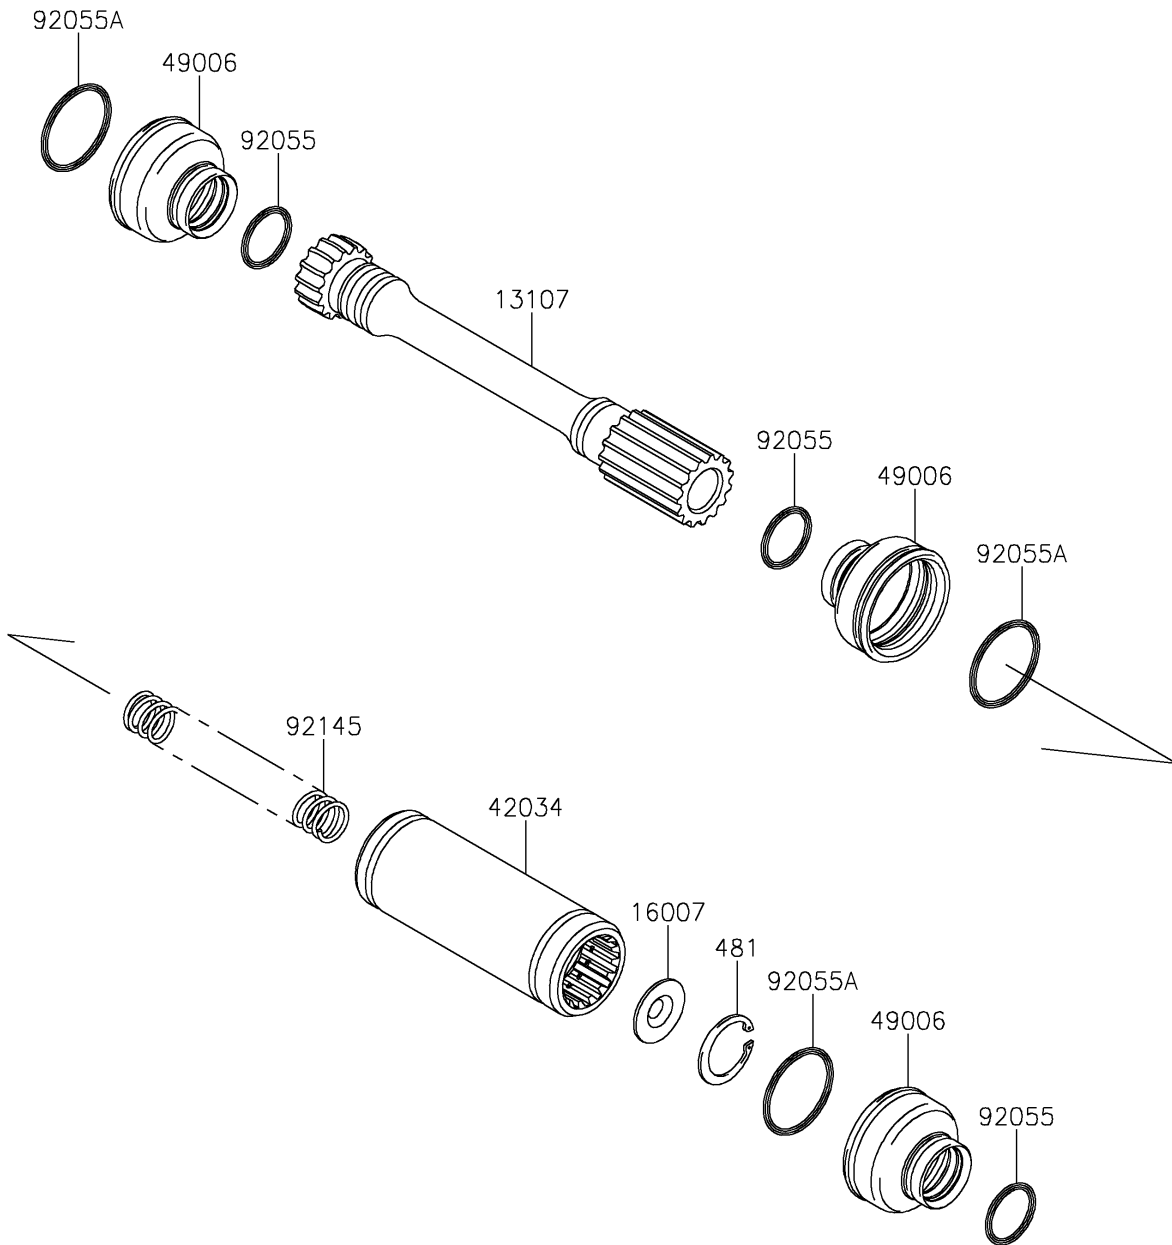

2021 BRUTE FORCE® 750 4x4i EPS PARTS DIAGRAM

Drive Shaft-Propeller

E3135

2021 BRUTE FORCE® 750 4x4i EPS PARTS LIST

Drive Shaft-Propeller

ITEM NAME	PART NUMBER	QUANTITY
SHAFT,FR,PROPELLER (Ref # 13107)	13107-0788	1
SEAT-SPRING,PROPELLER SHAFT (Ref # 16007)	16007-0042	1
COUPLING,PROPELLER (Ref # 42034)	42034-0730	1
BOOT (Ref # 49006)	49006-1362	3
RING-O,18X24X3 (Ref # 92055)	92055-1633	3
RING-O,30X35X2.5 (Ref # 92055A)	92055-1693	3
SPRING,PROPELLER SHAFT (Ref # 92145)	92145-1583	1
CIRCLIP-TYPE-C,25MM (Ref # 481)	481J2500	1