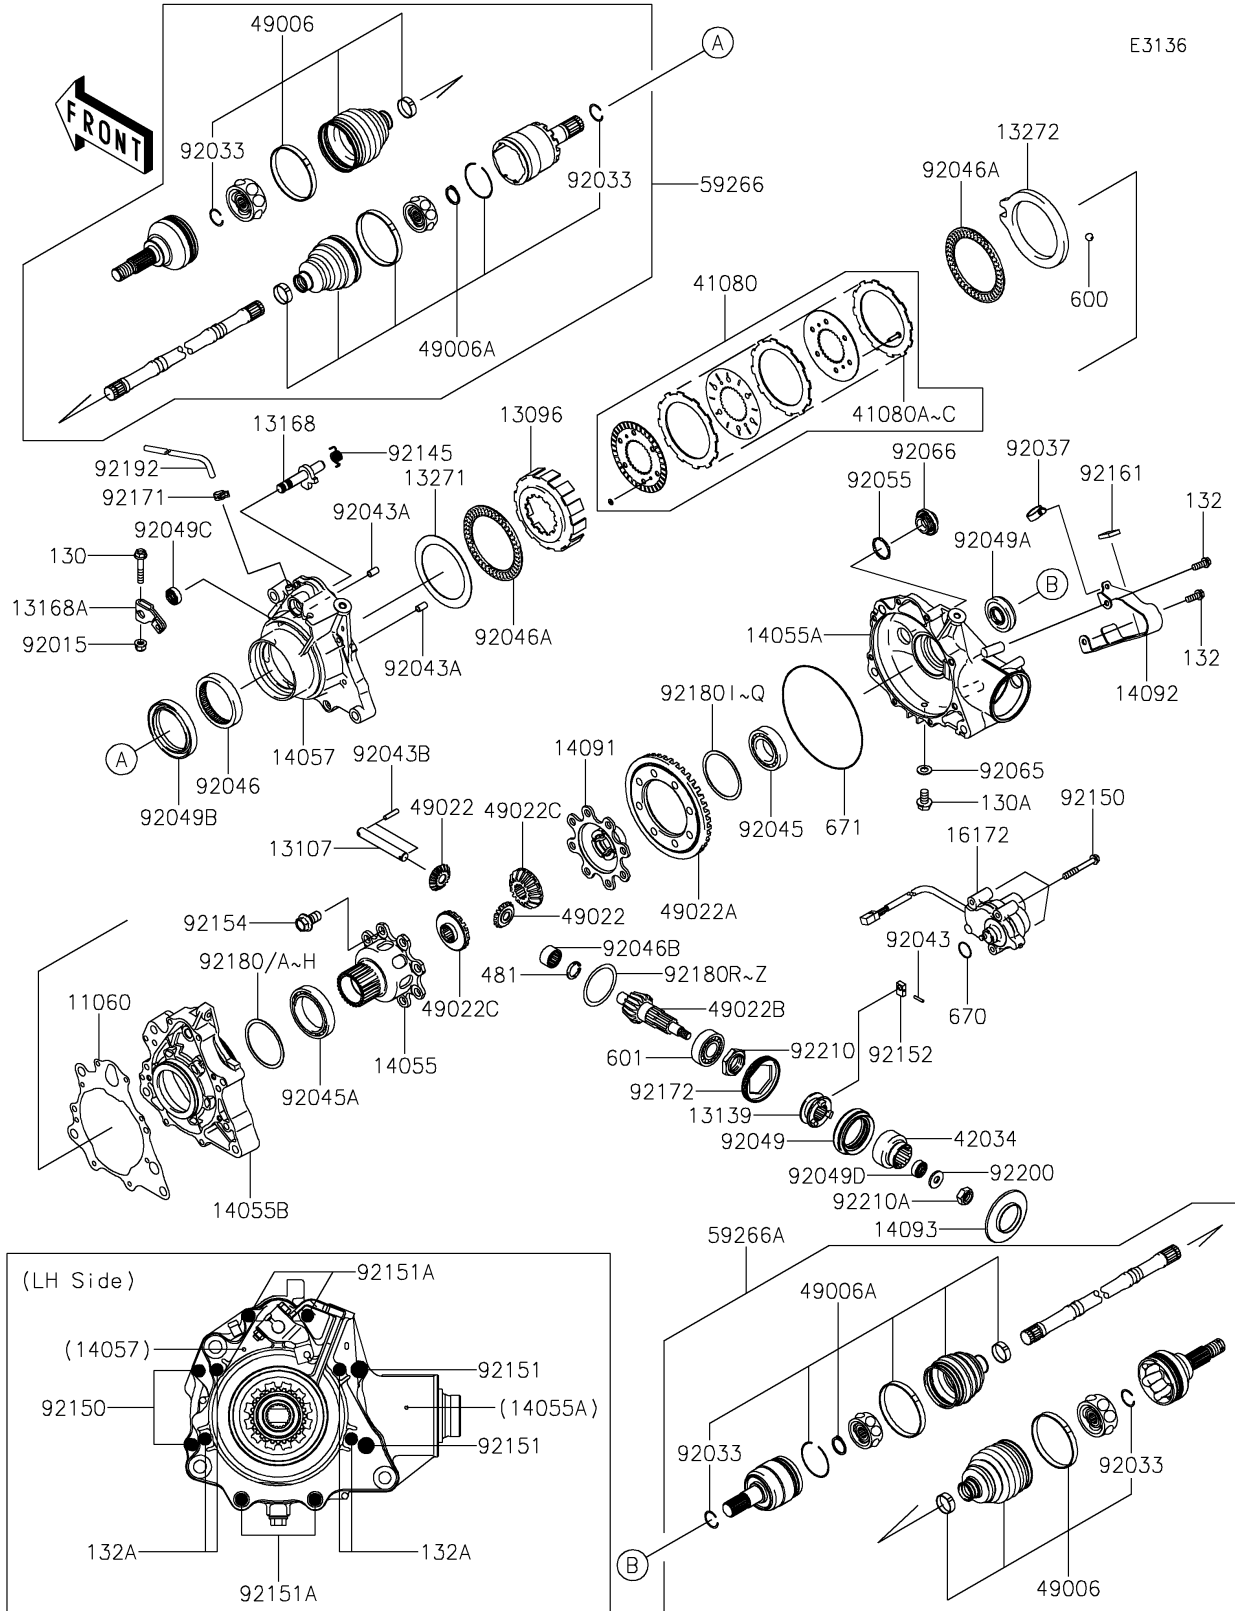

2023 BRUTE FORCE® 750 4x4i EPS PARTS DIAGRAM

Drive Shaft-Front

2023 BRUTE FORCE® 750 4x4i EPS PARTS LIST

Drive Shaft-Front

ITEM NAME	PART NUMBER	QUANTITY
-----------	-------------	----------