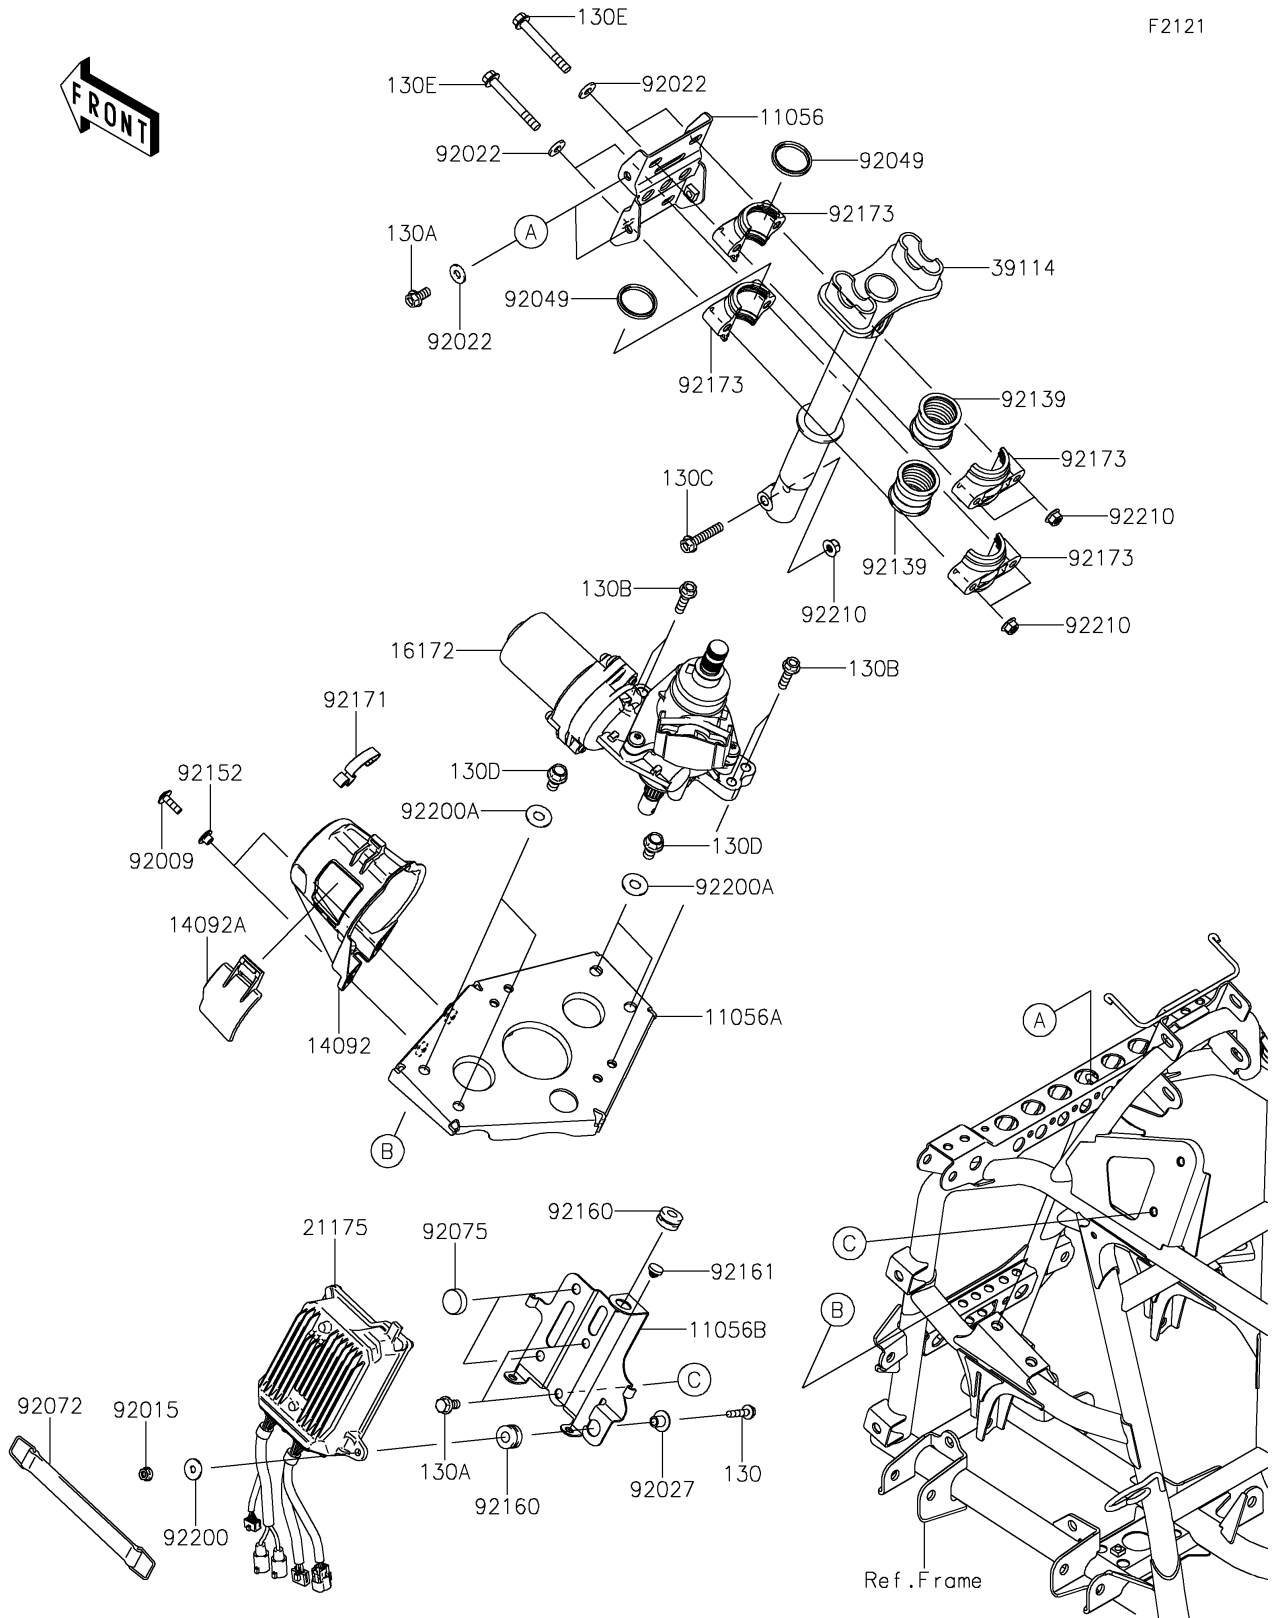

2021 BRUTE FORCE® 750 4x4i EPS PARTS DIAGRAM

Steering Shaft

F2121

2021 BRUTE FORCE® 750 4x4i EPS PARTS LIST

Steering Shaft

| ITEM NAME | PART NUMBER | QUANTITY |
|---|-------------|----------|
| BRACKET,STRG,UPP (Ref # 11056) | 11056-0284 | 1 |
| BRACKET,EPS BODY FIT (Ref # 11056A) | 11056-0285 | 1 |
| BRACKET,EPS ECU (Ref # 11056B) | 11056-0290 | 1 |
| COVER,EPS (Ref # 14092) | 14092-0260 | 1 |
| COVER,EPS,CAP (Ref # 14092A) | 14092-0261 | 1 |
| ACTUATOR,EPS (Ref # 16172) | 16172-0047 | 1 |
| CONTROL UNIT-ELECTRONIC,EPS (Ref # 21175) | 21175-0752 | 1 |
| SHAFT-COMP-STRG (Ref # 39114) | 39114-0309 | 1 |
| SCREW,6X20 (Ref # 92009) | 92009-1289 | 2 |
| NUT,FLANGED,6MM (Ref # 92015) | 92015-1367 | 1 |
| WASHER,8.2X19X2 (Ref # 92022) | 92022-1533 | 8 |
| COLLAR,L=12 (Ref # 92027) | 92027-1062 | 1 |
| SEAL-OIL,SR31.8X37.5X3.8LR (Ref # 92049) | 92049-7501 | 2 |
| BAND,BATTERY (Ref # 92072) | 92072-3879 | 1 |
| DAMPER,9X24X14 (Ref # 92075) | 92075-281 | 2 |
| BUSHING,STRG SHAFT (Ref # 92139) | 92139-0763 | 2 |
| COLLAR,6.3X8.3X7.2 (Ref # 92152) | 92152-1865 | 2 |
| DAMPER (Ref # 92160) | 92160-1895 | 2 |
| DAMPER (Ref # 92161) | 92161-0586 | 2 |
| CLAMP (Ref # 92171) | 92171-0225 | 1 |
| CLAMP,STRG SHAFT (Ref # 92173) | 92173-0746 | 4 |
| WASHER,6.5X20X1.6 (Ref # 92200) | 92200-0283 | 1 |
| WASHER,10.5X25X1.6 (Ref # 92200A) | 92200-1595 | 4 |
| NUT,FLANGED,LOCK,8MM (Ref # 92210) | 92210-0493 | 5 |
| BOLT-FLANGED,6X30 (Ref # 130) | 130BA0630 | 1 |
| BOLT-FLANGED,8X16 (Ref # 130A) | 130BA0816 | 6 |
| BOLT-FLANGED,8X30 (Ref # 130B) | 130BA0830 | 4 |
| BOLT-FLANGED,8X40 (Ref # 130C) | 130BA0840 | 1 |
| BOLT-FLANGED,10X16 (Ref # 130D) | 130BA1016 | 4 |

2021 BRUTE FORCE® 750 4x4i EPS PARTS LIST

Steering Shaft

| ITEM NAME | PART NUMBER | QUANTITY |
|--------------------------------|-------------|----------|
| BOLT-FLANGED,8X65 (Ref # 130E) | 130CA0865 | 4 |