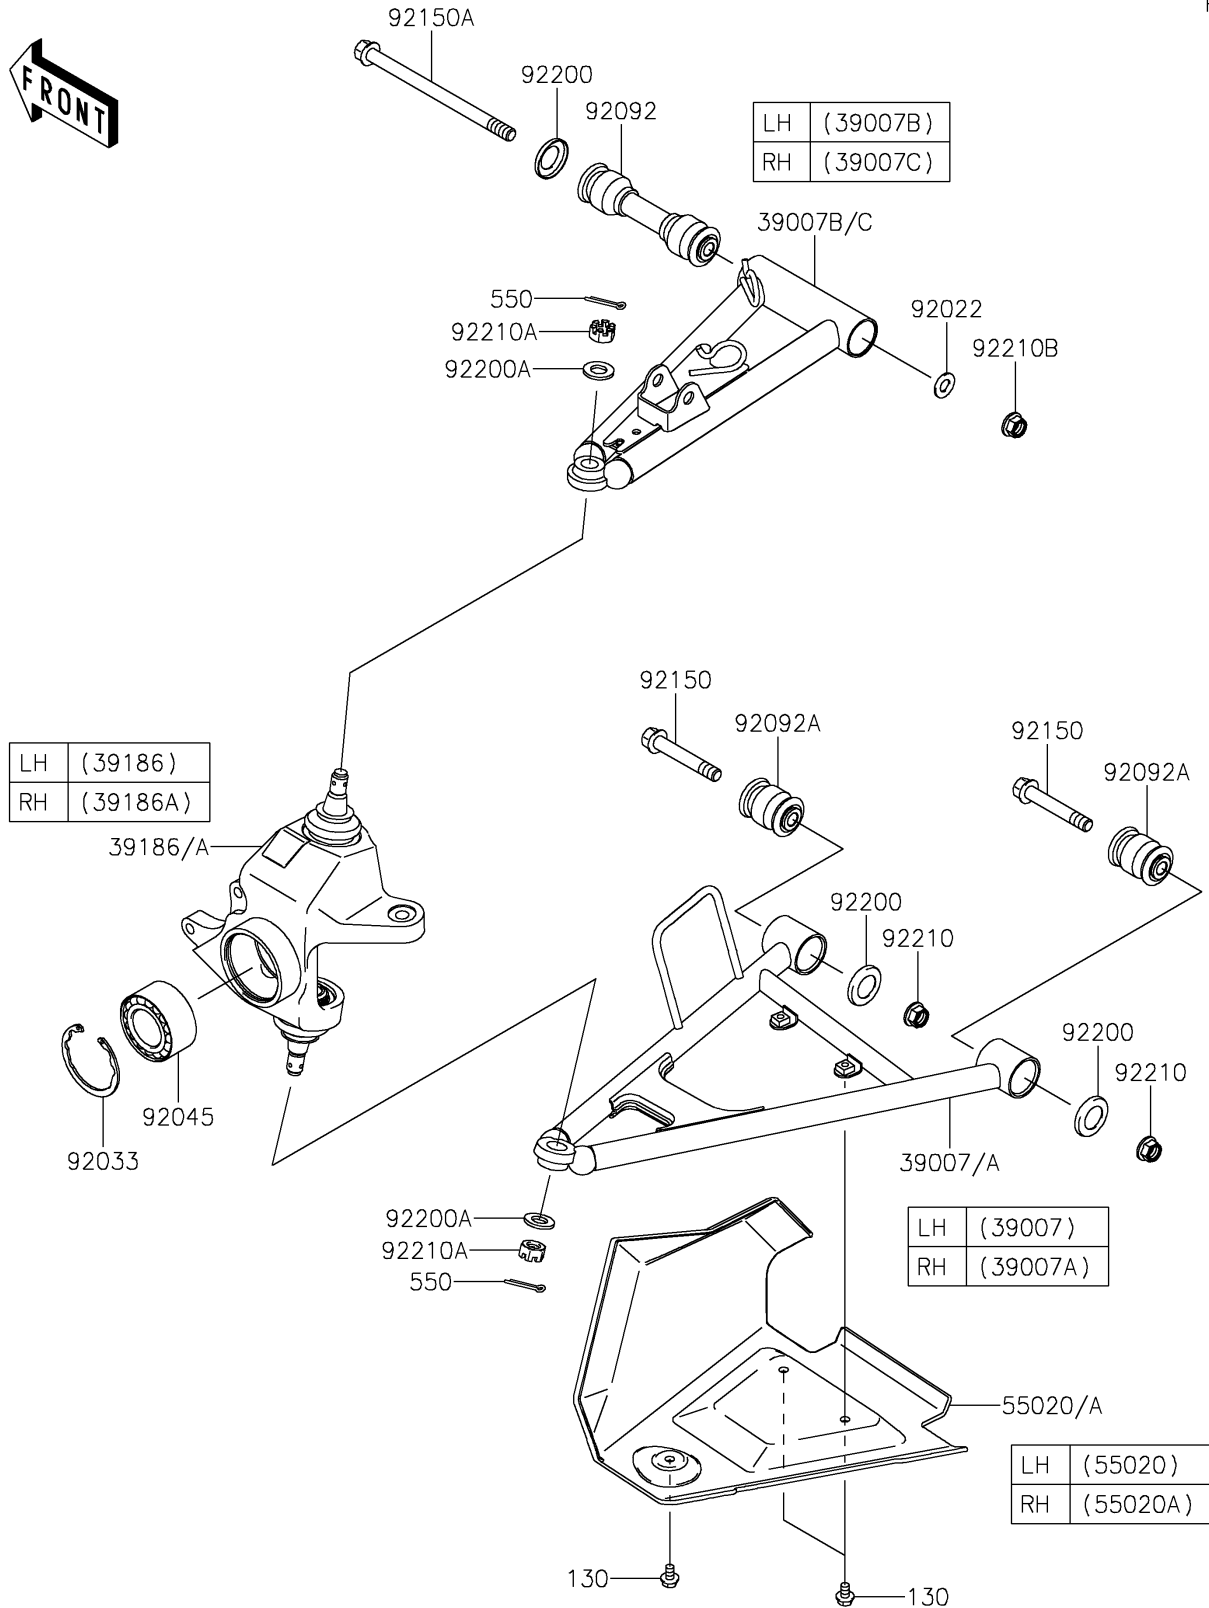

2022 BRUTE FORCE® 750 4x4i EPS CAMO PARTS DIAGRAM

Front Suspension

F2152

2022 BRUTE FORCE® 750 4x4i EPS CAMO PARTS LIST

Front Suspension

ITEM NAME	PART NUMBER	QUANTITY
ARM-SUSP,FR,LWR,LH,BLACK (Ref # 39007)	39007-0176-10	1
ARM-SUSP,FR,LWR,RH,BLACK (Ref # 39007A)	39007-0177-10	1
ARM-SUSP,FR,UPP,LH,BLACK (Ref # 39007B)	39007-0341-10	1
ARM-SUSP,FR,UPP,RH,BLACK (Ref # 39007C)	39007-0342-10	1
KNUCKLE ASSY,FR,LH (Ref # 39186)	39186-0033	1
KNUCKLE ASSY,FR,RH (Ref # 39186A)	39186-0034	1
GUARD,FRONT ARM,LH,F.BLACK (Ref # 55020)	55020-0109-6Z	1
GUARD,FRONT ARM,RH,F.BLACK (Ref # 55020A)	55020-0110-6Z	1
WASHER,10.2X20X1.5 (Ref # 92022)	92022-3742	2
RING-SNAP,55MM (Ref # 92033)	92033-1274	2
BEARING-BALL,30BWD08ACA13 (Ref # 92045)	92045-0095	2
BUSHING-RUBBER (Ref # 92092)	92092-0025	2
BUSHING-RUBBER (Ref # 92092A)	92092-0026	4
BOLT,FLANGED,10X63 (Ref # 92150)	92150-1384	4
BOLT,FLANGED,10X150 (Ref # 92150A)	92150-1686	2
WASHER,19X31.8X4 (Ref # 92200)	92200-0582	6
WASHER,12.3X23X2.3 (Ref # 92200A)	92200-1004	4
NUT,LOCK,FLANGED,10MM (Ref # 92210)	92210-0276	4
NUT,CASTLE,12MM (Ref # 92210A)	92210-0395	4
NUT,LOCK,FLANGED,10MM (Ref # 92210B)	92210-1081	2
BOLT-FLANGED,6X10 (Ref # 130)	130BA0610	6
PIN-COTTER,3.0X25 (Ref # 550)	550AA3025	4