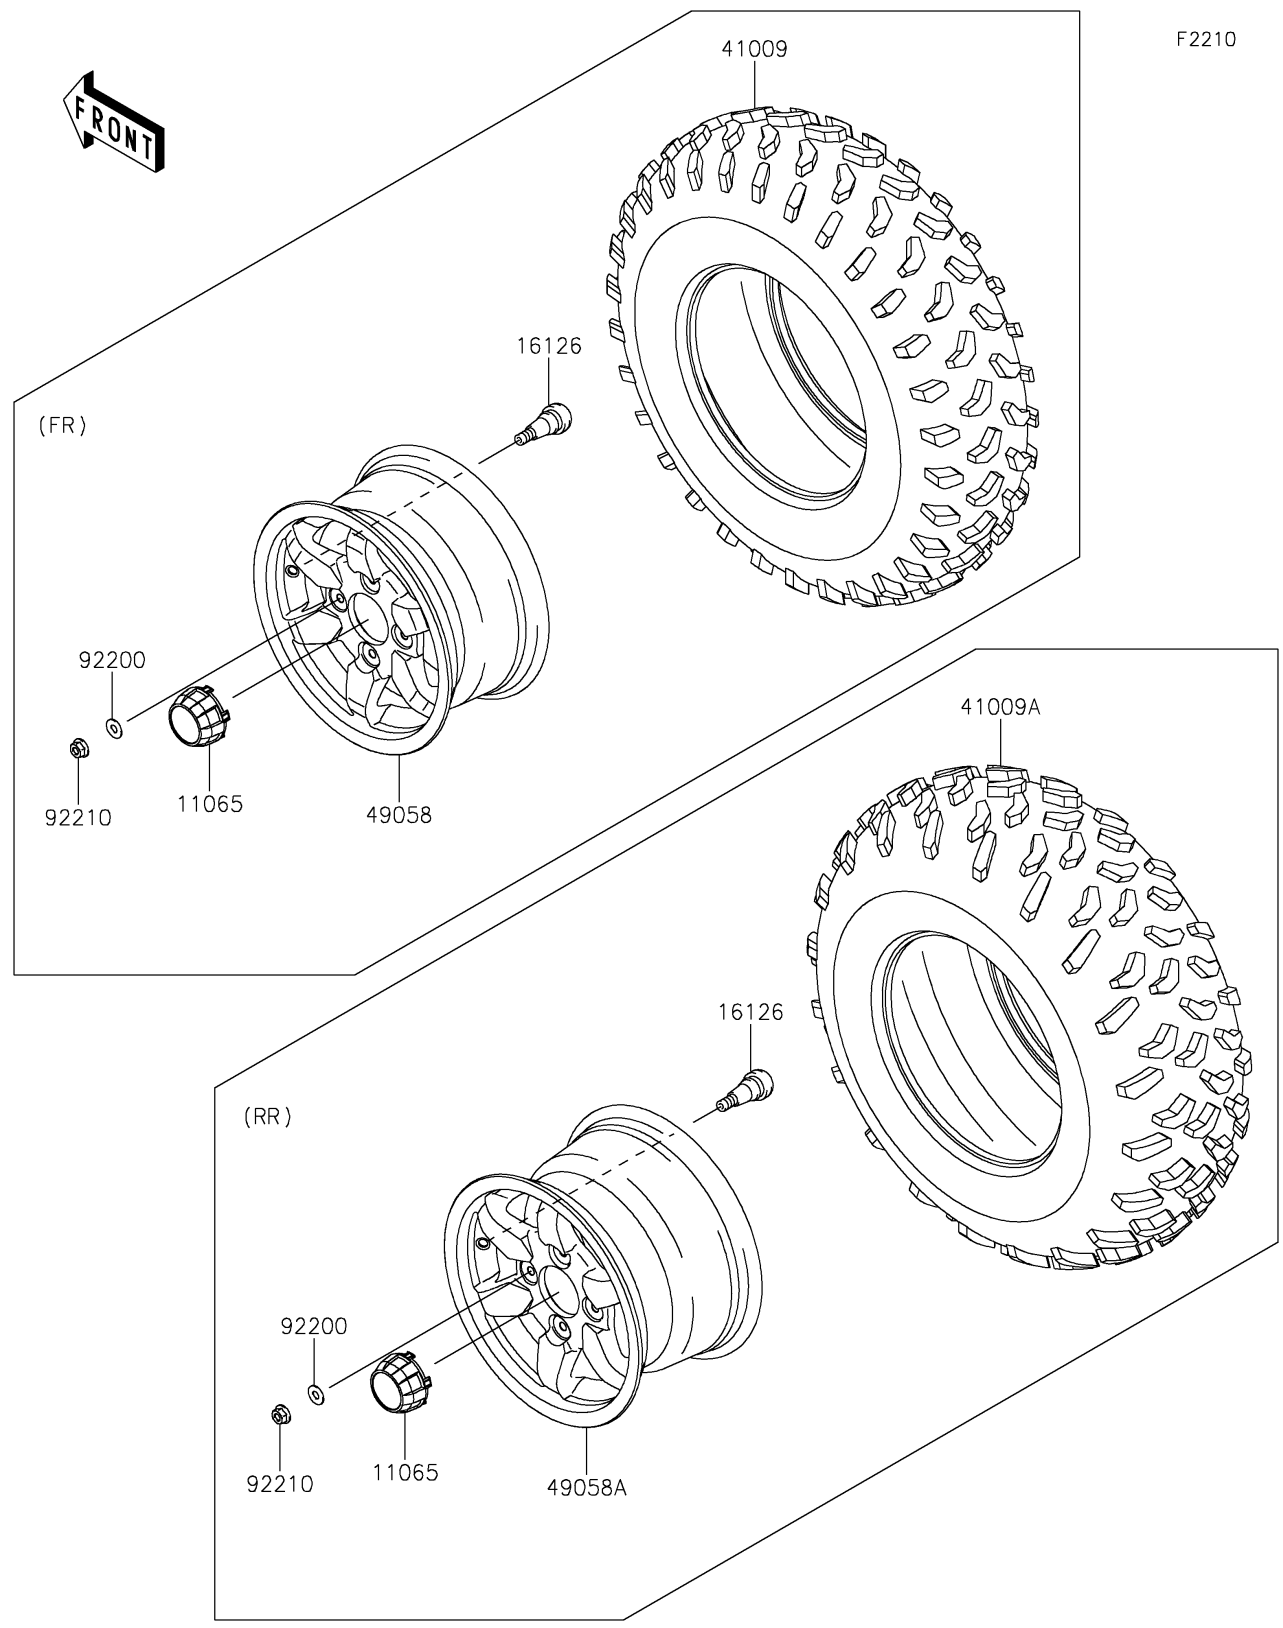

2021 BRUTE FORCE® 750 4x4i EPS PARTS DIAGRAM

Wheels/Tires

2021 BRUTE FORCE® 750 4x4i EPS PARTS LIST

Wheels/Tires

ITEM NAME	PART NUMBER	QUANTITY
CAP,WHEEL,F.BLACK (Ref # 11065)	11065-0893-6Z	4
VALVE (Ref # 16126)	16126-4001	4
TIRE,FR,AT25X8-12 (Ref # 41009)	41009-0299	2
TIRE,RR,AT25X10-12 (Ref # 41009A)	41009-0300	2
WHEEL,FR,12X6.0AT,F.S.BLACK (Ref # 49058)	49058-0687-397	2
WHEEL,RR,12X7.5AT,F.S.BLACK (Ref # 49058A)	49058-0688-397	2
WASHER,10.5X25X1.6 (Ref # 92200)	92200-1595	16
NUT,FLANGED,10MM (Ref # 92210)	92210-1325	16