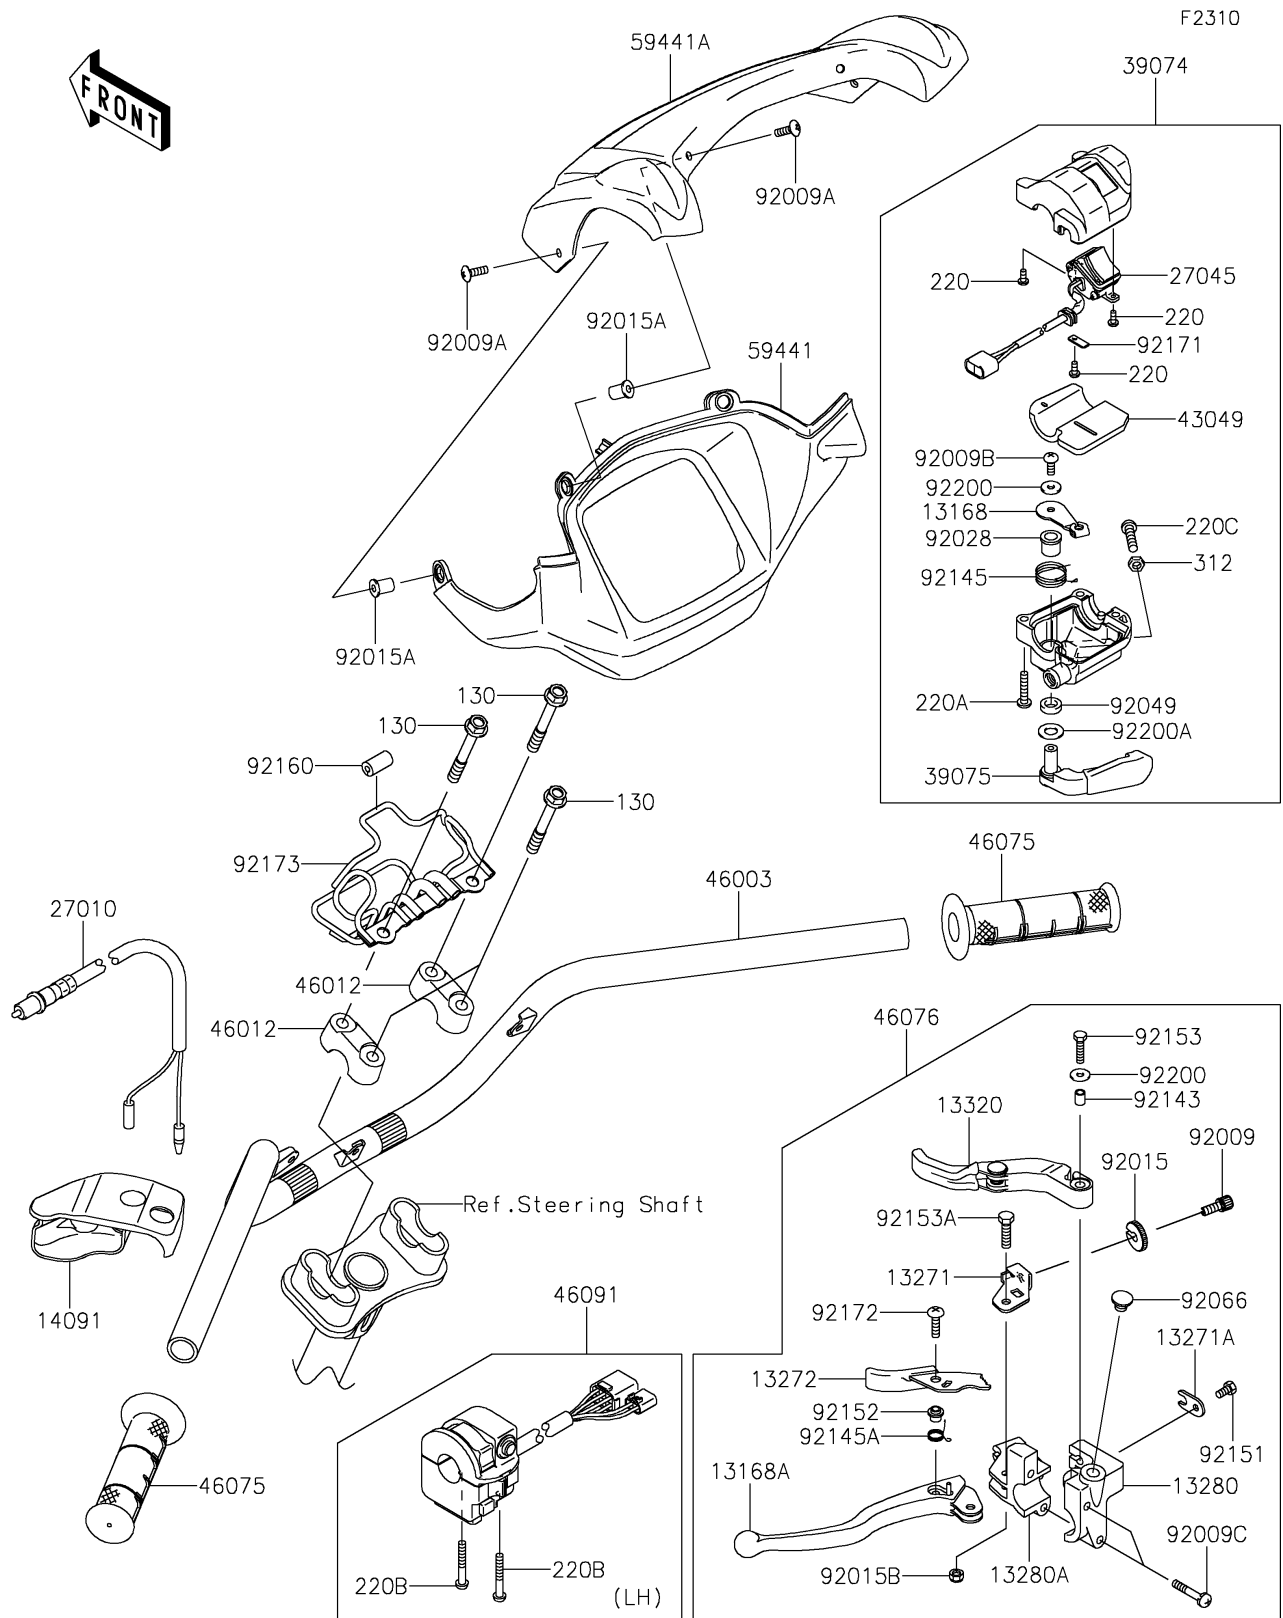

2023 BRUTE FORCE® 750 4x4i EPS PARTS DIAGRAM

Handlebar