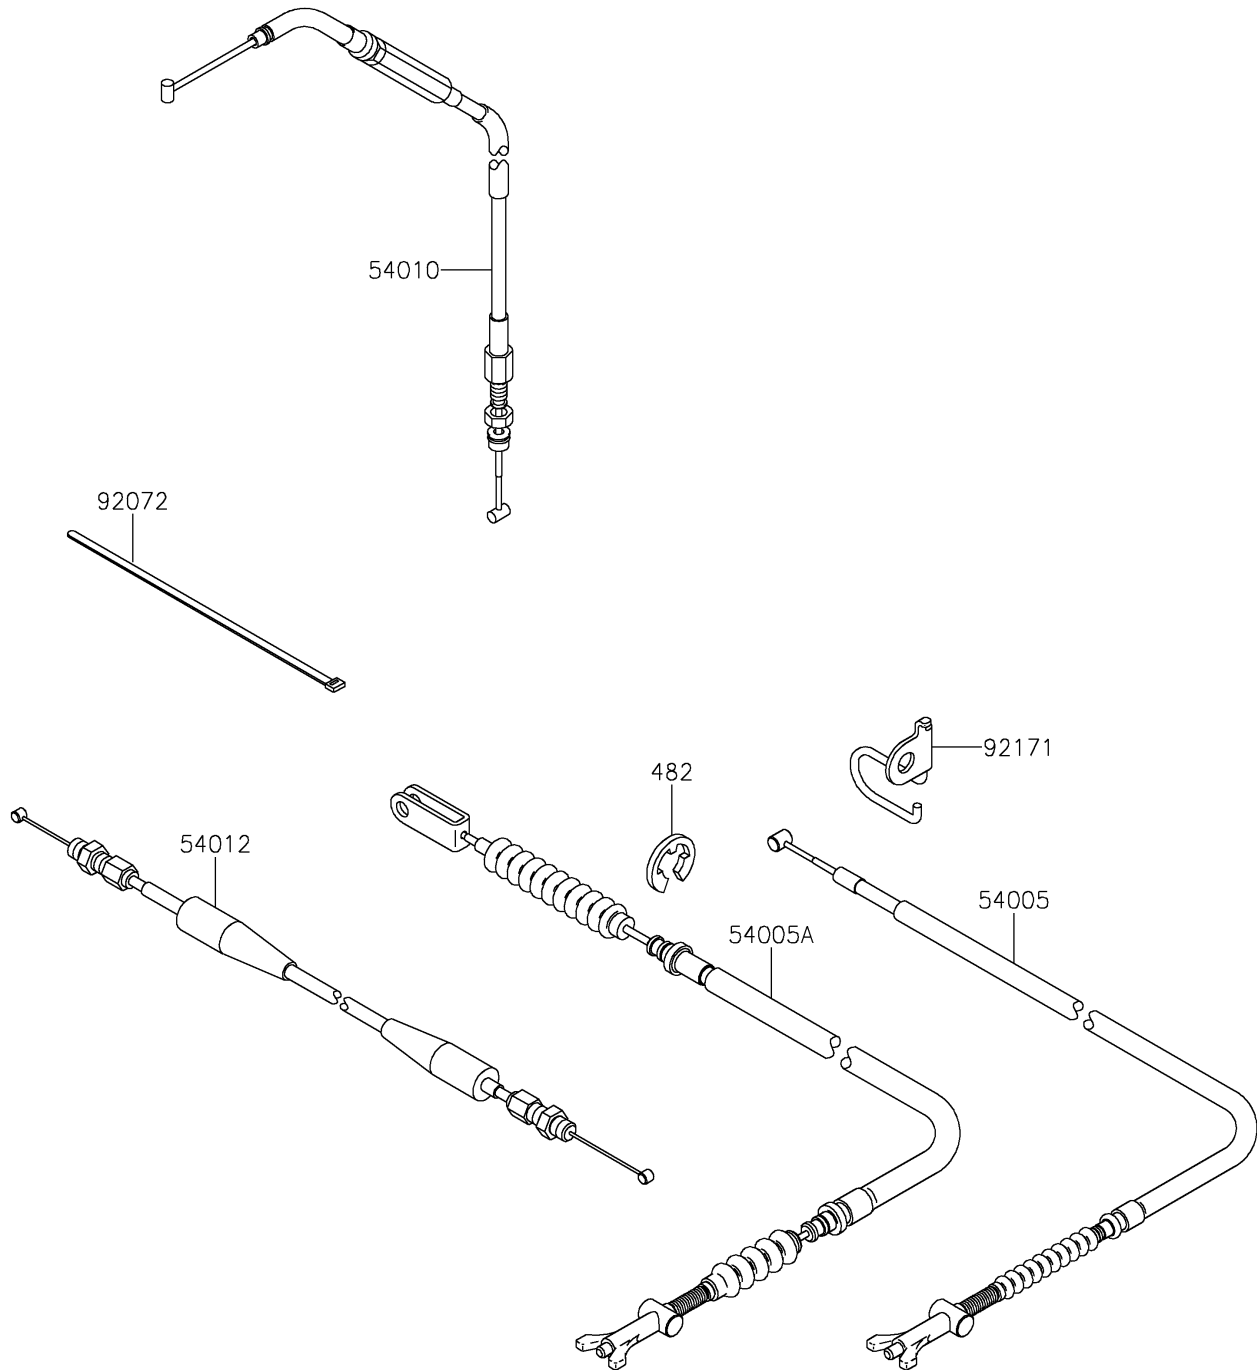

# 2022 BRUTE FORCE<sup>®</sup> 750 4x4i EPS CAMO PARTS DIAGRAM

Cables

F2540

## 2022 BRUTE FORCE® 750 4x4i EPS CAMO PARTS LIST

### Cables

ITEM NAME	PART NUMBER	QUANTITY
CABLE-BRAKE,PARKING (Ref # 54005)	54005-0017	1
CABLE-BRAKE,FOOT (Ref # 54005A)	54005-0018	1
CABLE,FRONT DIFF LOCK (Ref # 54010)	54010-0570	1
CABLE-THROTTLE (Ref # 54012)	54012-0709	1
BAND,L=188 (Ref # 92072)	92072-1239	3
CLAMP,BRAKE CABLE (Ref # 92171)	92171-0228	1
CIRCLIP-TYPE-E,8MM (Ref # 482)	482EA8000	1