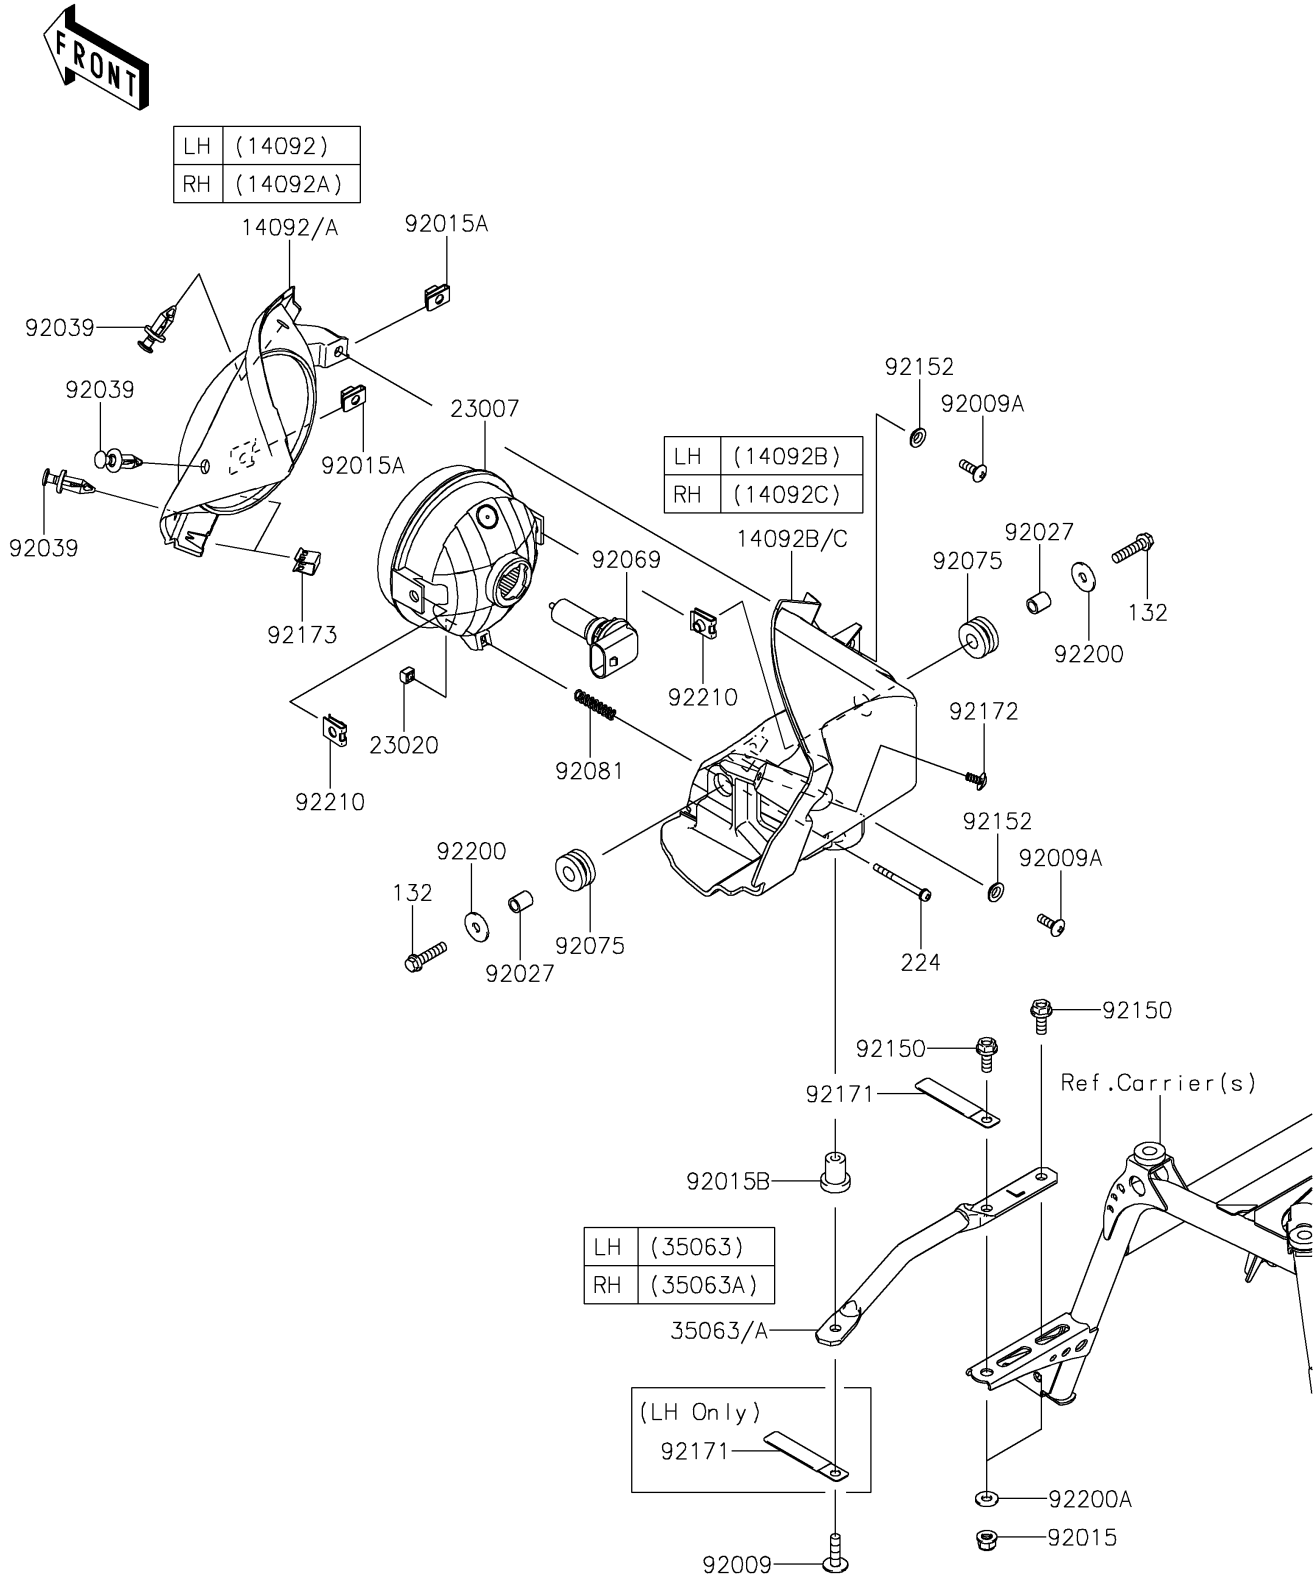

2023 BRUTE FORCE® 750 4x4i EPS PARTS DIAGRAM

Headlight(s)

F2710

2023 BRUTE FORCE® 750 4x4i EPS PARTS LIST

Headlight(s)

ITEM NAME	PART NUMBER	QUANTITY
COVER,HEAD LAMP,LH,F.BLACK (Ref # 14092)	14092-0190-6Z	1
COVER,HEAD LAMP,RH,F.BLACK (Ref # 14092A)	14092-0191-6Z	1
COVER,RR HEAD LAMP,LH (Ref # 14092B)	14092-0192	1
COVER,RR HEAD LAMP,RH (Ref # 14092C)	14092-0193	1
LENS-COMP,HEAD LAMP (Ref # 23007)	23007-0220	2
NUT,4MM,FOCUS ADJUST (Ref # 23020)	23020-018	2
STAY,HEAD LAMP,LH (Ref # 35063)	35063-0806	1
STAY,HEAD LAMP,RH (Ref # 35063A)	35063-0807	1
SCREW,6X22,BLACK (Ref # 92009)	92009-1256	2
SCREW,5X16,BLACK (Ref # 92009A)	92009-1654	4
NUT,LOCK,FLANGED,6MM (Ref # 92015)	92015-1339	4
NUT,5MM (Ref # 92015A)	92015-1627	4
NUT,RUBBER,6MM (Ref # 92015B)	92015-1692	2
COLLAR,6.8X10X12 (Ref # 92027)	92027-162	4
RIVET (Ref # 92039)	92039-0776	6
BULB,12V 35/35W (Ref # 92069)	92069-0102	2
DAMPER,10X24X12 (Ref # 92075)	92075-1690	4
SPRING,FOCUS ADJUST (Ref # 92081)	92081-1896	2
BOLT,FLANGED,6X15 (Ref # 92150)	92150-1015	4
COLLAR (Ref # 92152)	92152-0250	4
CLAMP,L=60 (Ref # 92171)	92171-0652	3
SCREW,TAPPING,5X10 (Ref # 92172)	92172-0262	2
CLAMP (Ref # 92173)	92173-0104	4
WASHER,6.5X20X1.6 (Ref # 92200)	92200-0283	4
WASHER,6.5X14.5X1.5 (Ref # 92200A)	92200-3775	4
NUT (Ref # 92210)	92210-1323	4
BOLT-FLANGED-SMALL,6X25 (Ref # 132)	132BA0625	4
SCREW-PAN-WP-CROS,4X45 (Ref # 224)	224AA0445	2