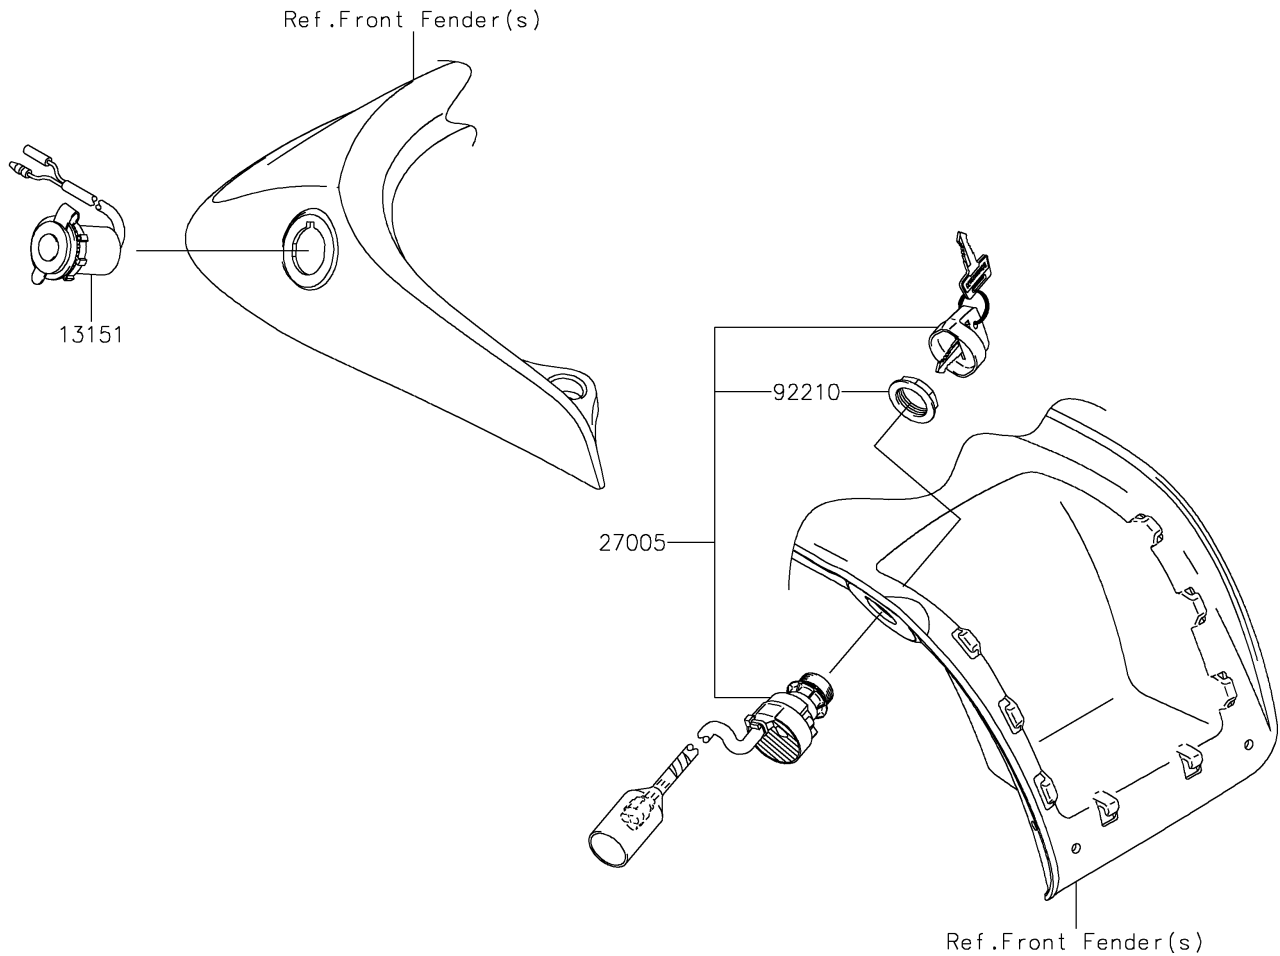

2021 BRUTE FORCE® 750 4x4i EPS PARTS DIAGRAM

Ignition Switch

F2770

2021 BRUTE FORCE® 750 4x4i EPS PARTS LIST

Ignition Switch

ITEM NAME	PART NUMBER	QUANTITY
SWITCH-COMP,D.C. TERMINAL (Ref # 13151)	13151-0557	1
COVER,KEY (Ref # 14024)	14024-1551	4
SWITCH-ASSY-IGNITION (Ref # 27005)	27005-0019	1
KEY-LOCK,BLANK (Ref # 27008)	27008-1041	1
KEY-LOCK,BLANK (Ref # 27008A)	27008-1042	1
KEY-LOCK,BLANK (Ref # 27008B)	27008-1043	1
KEY-LOCK,BLANK (Ref # 27008C)	27008-1044	1
KEY-LOCK,BLANK,W/COVER (Ref # 27008D)	27008-1132	1
KEY-LOCK,BLANK,W/COVER (Ref # 27008E)	27008-1133	1
KEY-LOCK,BLANK,W/COVER (Ref # 27008F)	27008-1134	1
KEY-LOCK,BLANK,W/COVER (Ref # 27008G)	27008-1135	1
NUT,IGNITION SWITCH (Ref # 92210)	92210-1109	1