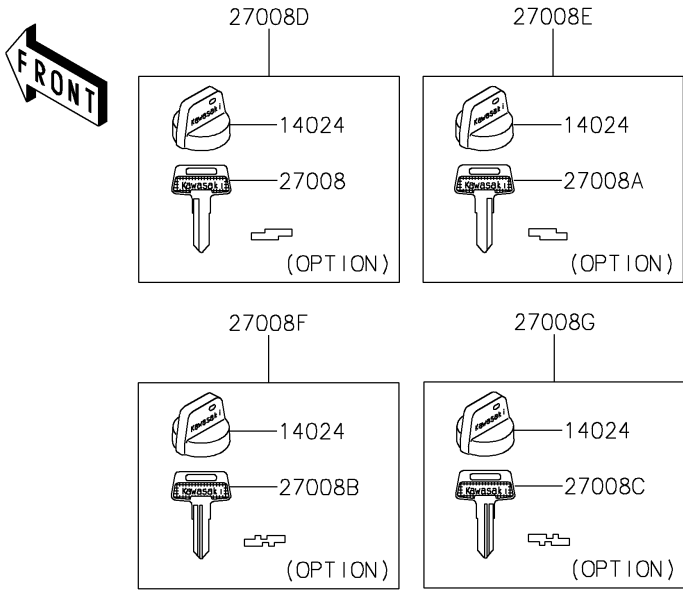

2021 BRUTE FORCE® 750 4x4i EPS PARTS DIAGRAM

Ignition Switch

F2770

2021 BRUTE FORCE® 750 4x4i EPS PARTS LIST

Ignition Switch

ITEM NAME	PART NUMBER	QUANTITY
SWITCH-COMP,D.C. TERMINAL (Ref # 13151)	13151-0557	1
COVER,KEY (Ref # 14024)	14024-1551	4
SWITCH-ASSY-IGNITION (Ref # 27005)	27005-0019	1
KEY-LOCK,BLANK (Ref # 27008)	27008-1041	1
KEY-LOCK,BLANK (Ref # 27008A)	27008-1042	1
KEY-LOCK,BLANK (Ref # 27008B)	27008-1043	1
KEY-LOCK,BLANK (Ref # 27008C)	27008-1044	1
KEY-LOCK,BLANK,W/COVER (Ref # 27008D)	27008-1132	1
KEY-LOCK,BLANK,W/COVER (Ref # 27008E)	27008-1133	1
KEY-LOCK,BLANK,W/COVER (Ref # 27008F)	27008-1134	1
KEY-LOCK,BLANK,W/COVER (Ref # 27008G)	27008-1135	1
NUT,IGNITION SWITCH (Ref # 92210)	92210-1109	1