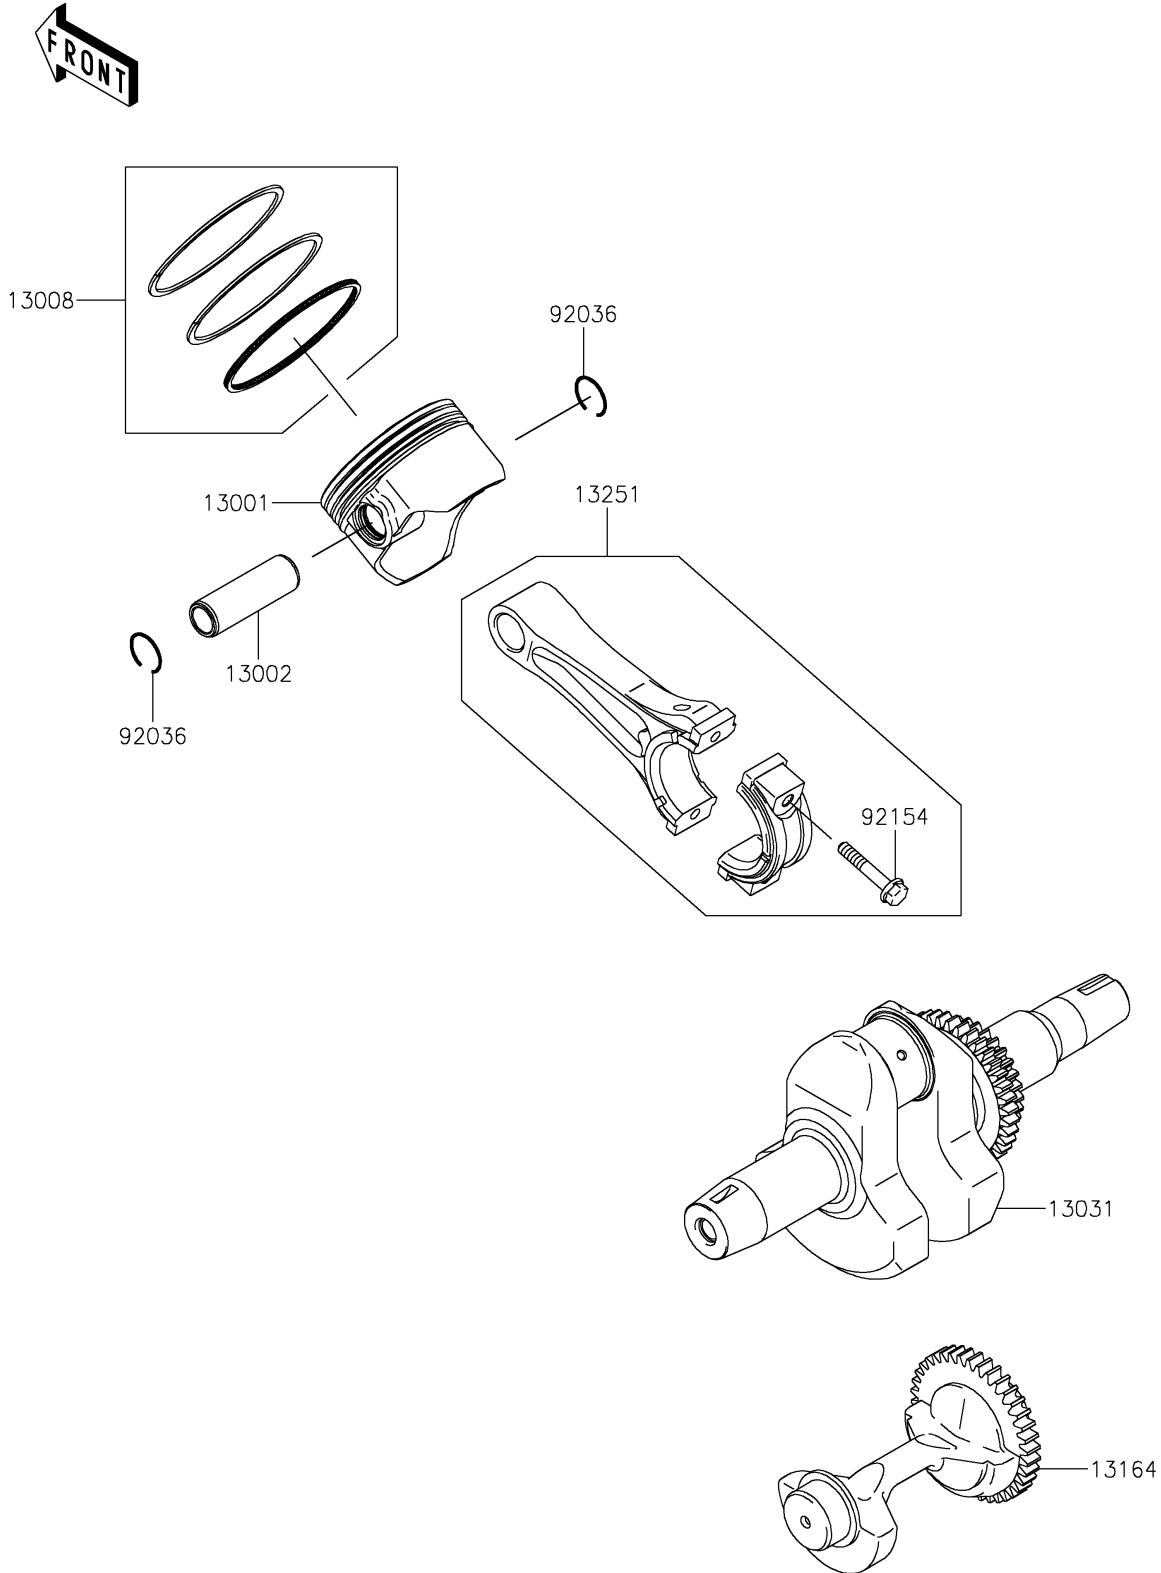

2021 MULE SX™ PARTS DIAGRAM

Crankshaft/Piston(s)

E1320

2021 MULE SX™ PARTS LIST

Crankshaft/Piston(s)

ITEM NAME	PART NUMBER	QUANTITY
PISTON-ENGINE (Ref # 13001)	13001-7013	1
PIN-PISTON (Ref # 13002)	13002-7003	1
RING-SET-PISTON (Ref # 13008)	13008-6063	1
CRANKSHAFT-COMP (Ref # 13031)	13031-0760	1
BALANCER-COMP (Ref # 13164)	13164-0012	1
ROD-ASSY-CONNECTING (Ref # 13251)	13251-0049	1
RING-SNAP,PISTON PIN (Ref # 92036)	92036-008	2
BOLT,6X35 (Ref # 92154)	92154-2842	2