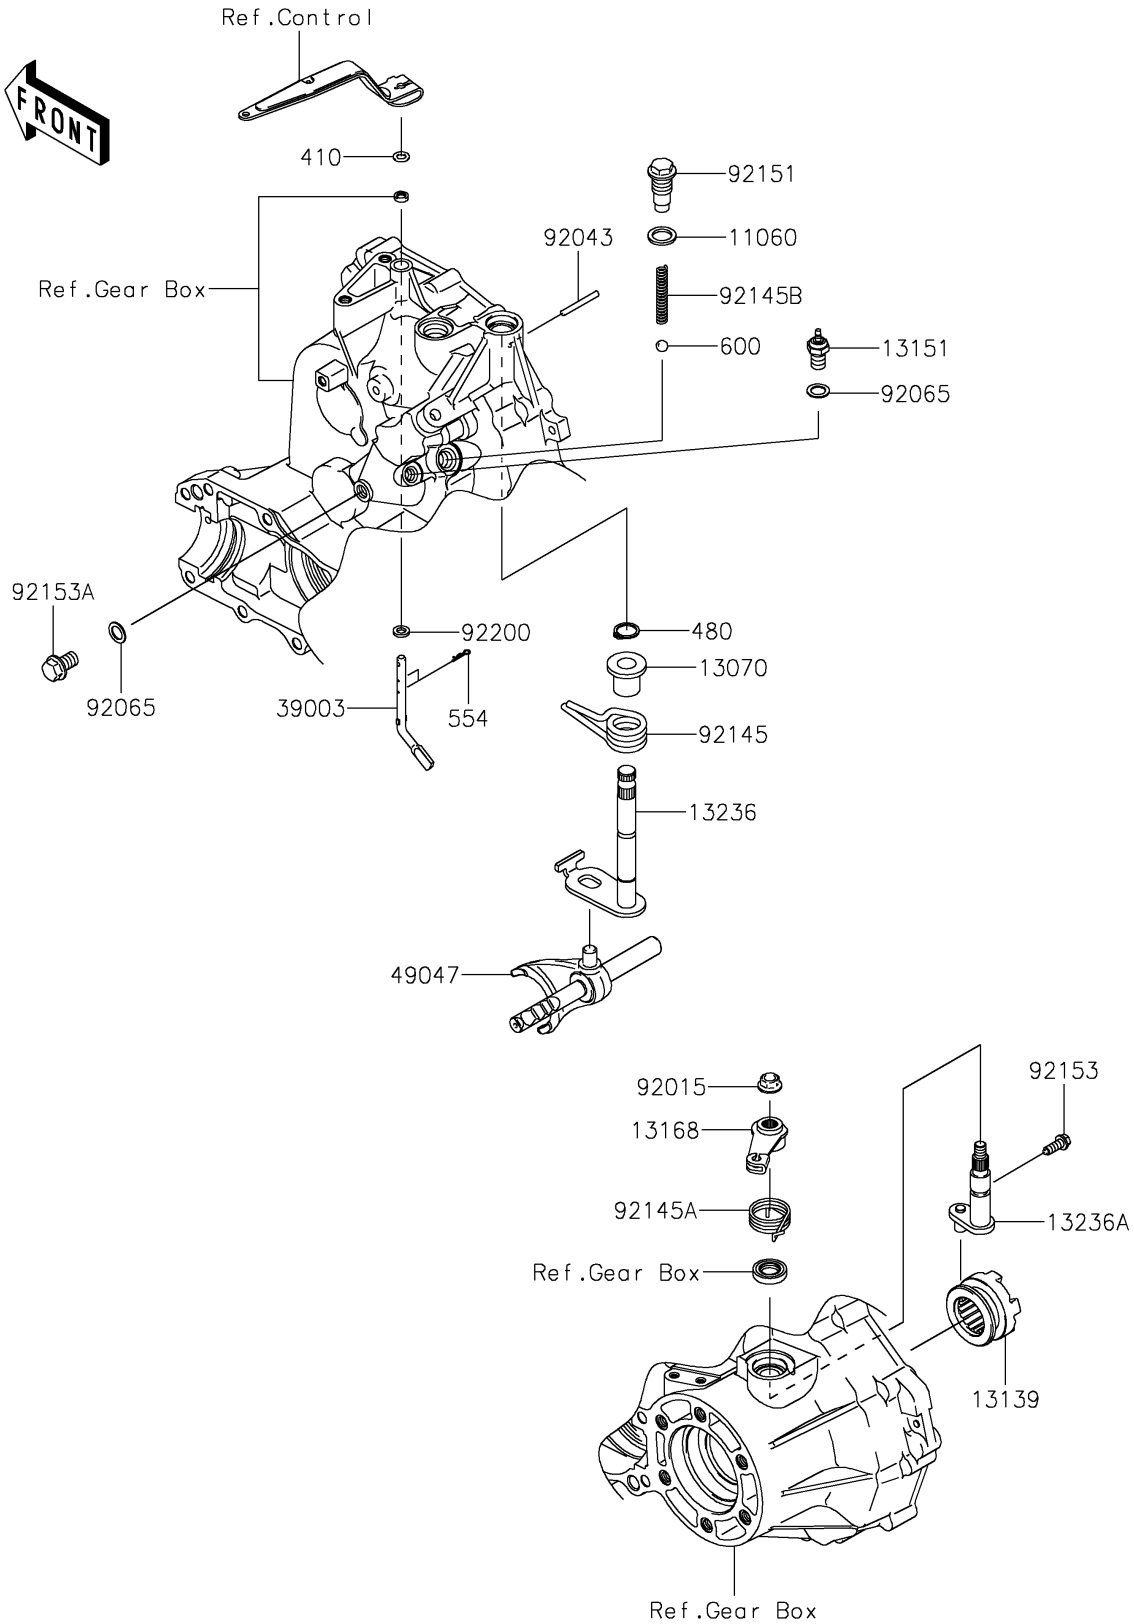

2021 MULE SX™ PARTS DIAGRAM

Gear Change Mechanism

E1370

2021 MULE SX™ PARTS LIST

Gear Change Mechanism

ITEM NAME	PART NUMBER	QUANTITY
-----------	-------------	----------