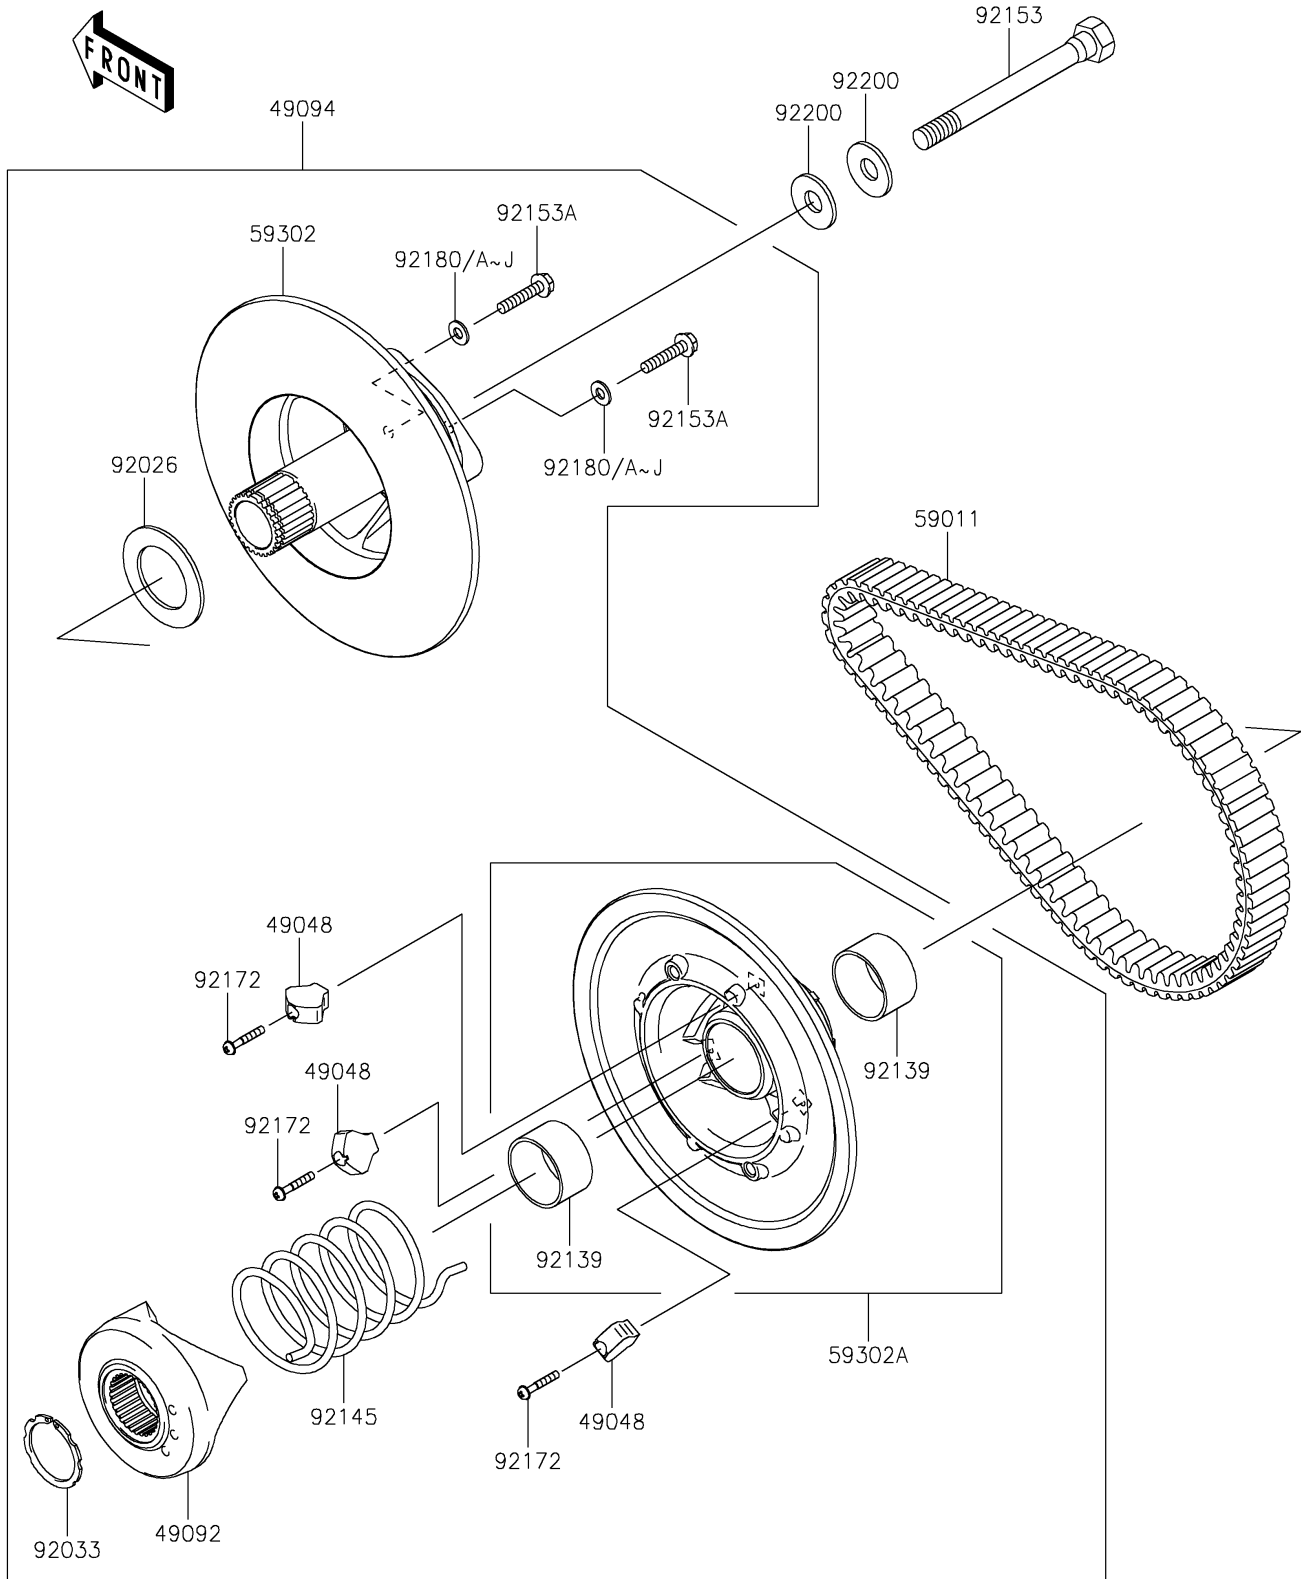

# 2022 MULE SX™ PARTS DIAGRAM

Driven Converter/Drive Belt

E1392

# 2022 MULE SX™ PARTS LIST

Driven Converter/Drive Belt

ITEM NAME	PART NUMBER	QUANTITY
-----------	-------------	----------