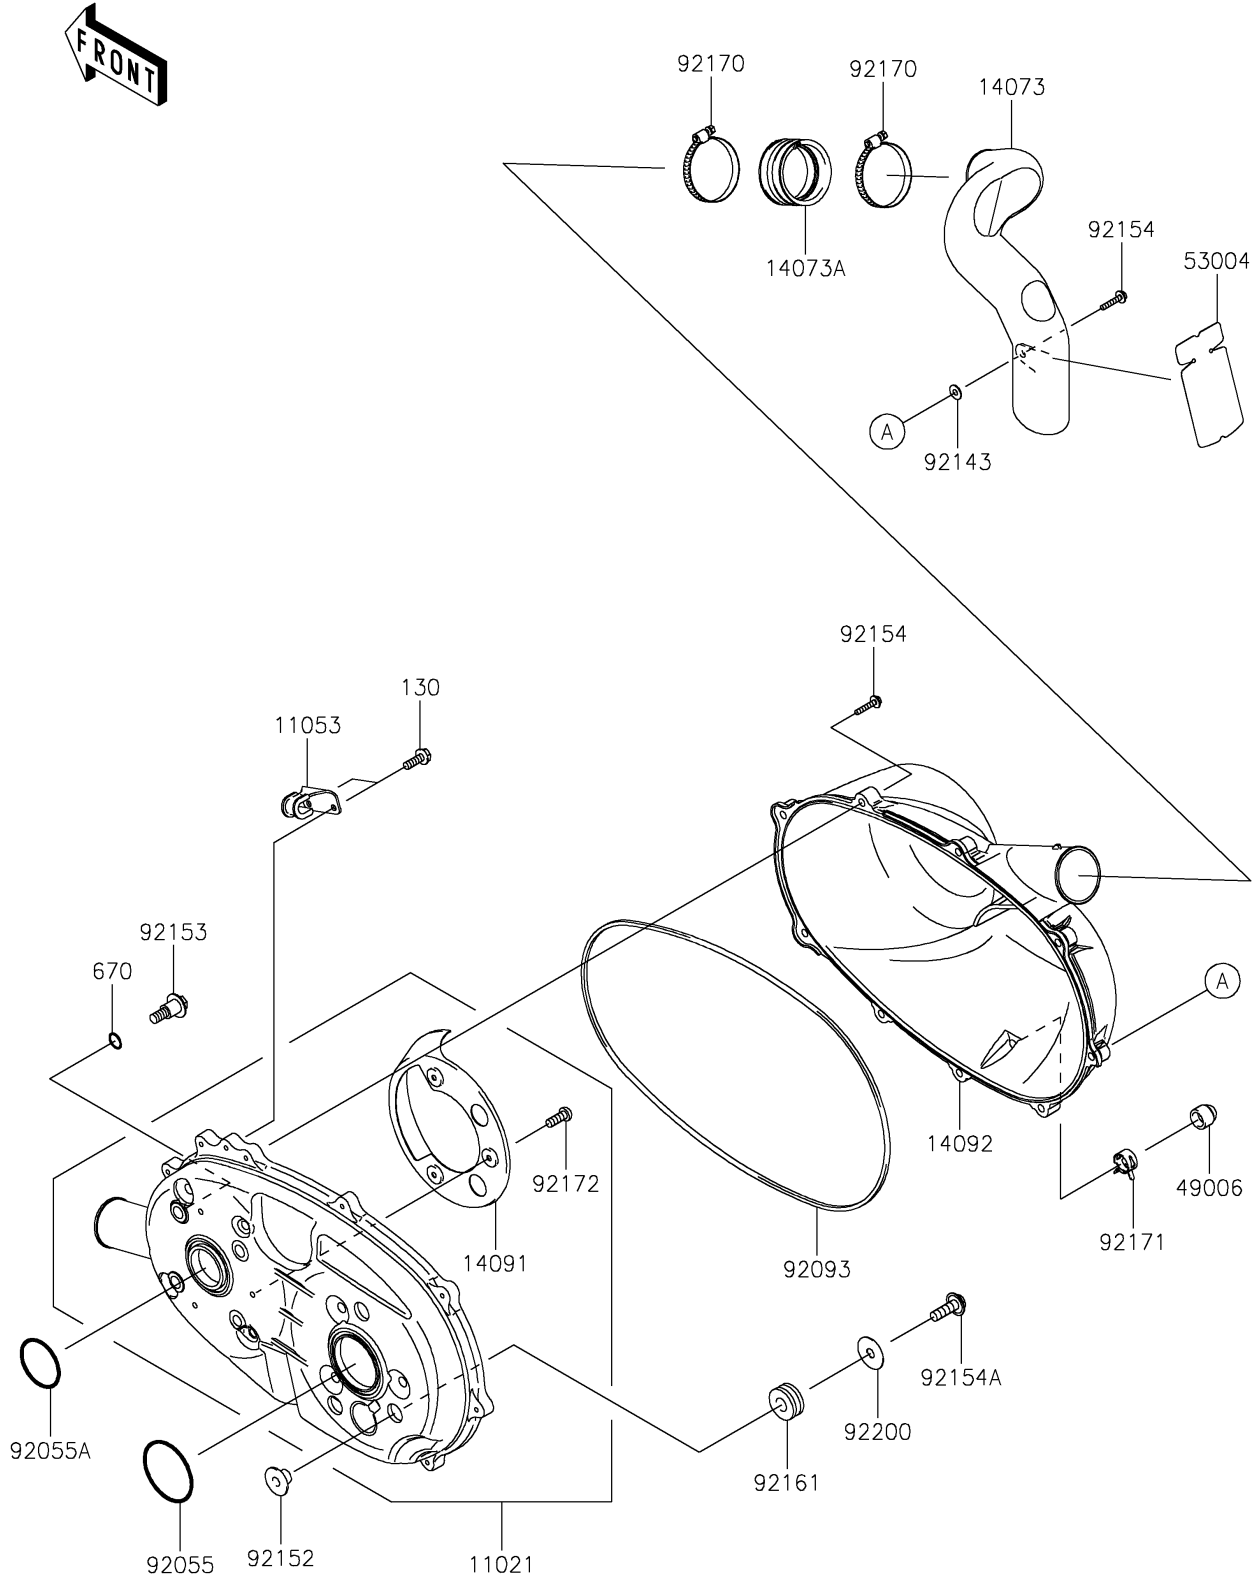

2022 MULE SX™ PARTS DIAGRAM

Converter Cover

E1393

2022 MULE SX™ PARTS LIST

Converter Cover

ITEM NAME	PART NUMBER	QUANTITY
CASE-ASSY,BELT CONVERTER (Ref # 11021)	11021-0023	1
BRACKET (Ref # 11053)	11053-1483	1
DUCT,EXHAUST (Ref # 14073)	14073-0287	1
DUCT,JOINT (Ref # 14073A)	14073-1775	1
COVER (Ref # 14091)	14091-0391	1
COVER,BELT CONVERTER (Ref # 14092)	14092-1007	1
BOOT,DRAIN (Ref # 49006)	49006-3718	1
MAT (Ref # 53004)	53004-0051	1
RING-O,64MM (Ref # 92055)	92055-0748	1
RING-O,49.4MM (Ref # 92055A)	92055-0749	1
SEAL (Ref # 92093)	92093-0586	1
COLLAR (Ref # 92143)	92143-1087	1
COLLAR (Ref # 92152)	92152-0894	3
BOLT,8X26.5 (Ref # 92153)	92153-0594	4
BOLT,6X35 (Ref # 92154)	92154-0342	9
BOLT,FLANGED,8X25 (Ref # 92154A)	92154-1068	3
DAMPER (Ref # 92161)	92161-1484	3
CLAMP (Ref # 92170)	92170-1764	2
CLAMP (Ref # 92171)	92171-0329	1
SCREW,5X14 (Ref # 92172)	92172-0166	3
WASHER,8.5X29X0.8 (Ref # 92200)	92200-0574	3
BOLT-FLANGED,6X18 (Ref # 130)	130BA0618	2
O RING,12MM (Ref # 670)	670D2012	4