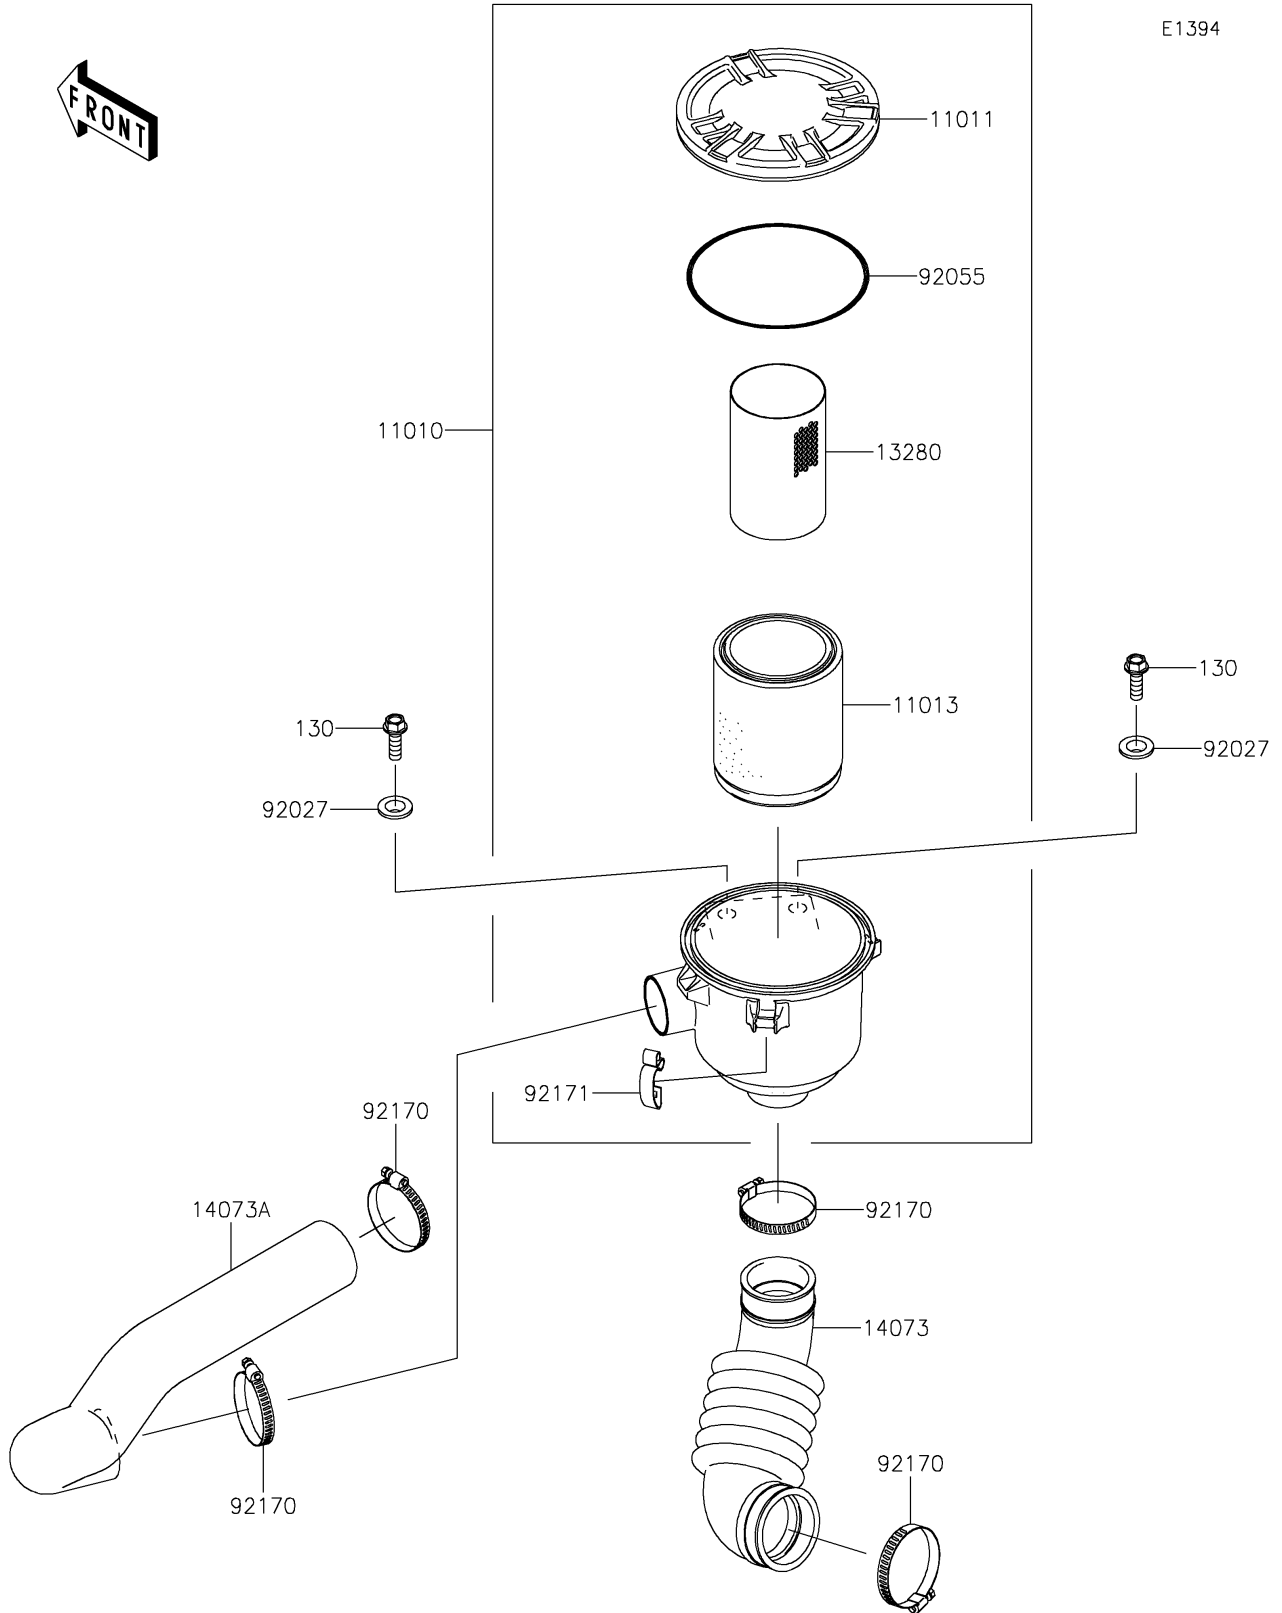

2021 MULE SX™ PARTS DIAGRAM

Air Cleaner-Belt Converter

E1394

2021 MULE SX™ PARTS LIST

Air Cleaner-Belt Converter

ITEM NAME	PART NUMBER	QUANTITY
FILTER-ASSY-AIR (Ref # 11010)	11010-0172	1
CASE-AIR FILTER,CAP (Ref # 11011)	11011-0135	1
ELEMENT-AIR FILTER (Ref # 11013)	11013-0037	1
HOLDER (Ref # 13280)	13280-0312	1
DUCT,AIR FILTER-CASE (Ref # 14073)	14073-0061	1
DUCT,BAR-AIR FILTER (Ref # 14073A)	14073-0892	1
COLLAR (Ref # 92027)	92027-1354	2
RING-O,122X4 (Ref # 92055)	92055-0167	1
CLAMP (Ref # 92170)	92170-1674	4
CLAMP (Ref # 92171)	92171-0225	3
BOLT-FLANGED,8X25 (Ref # 130)	130BA0825	2