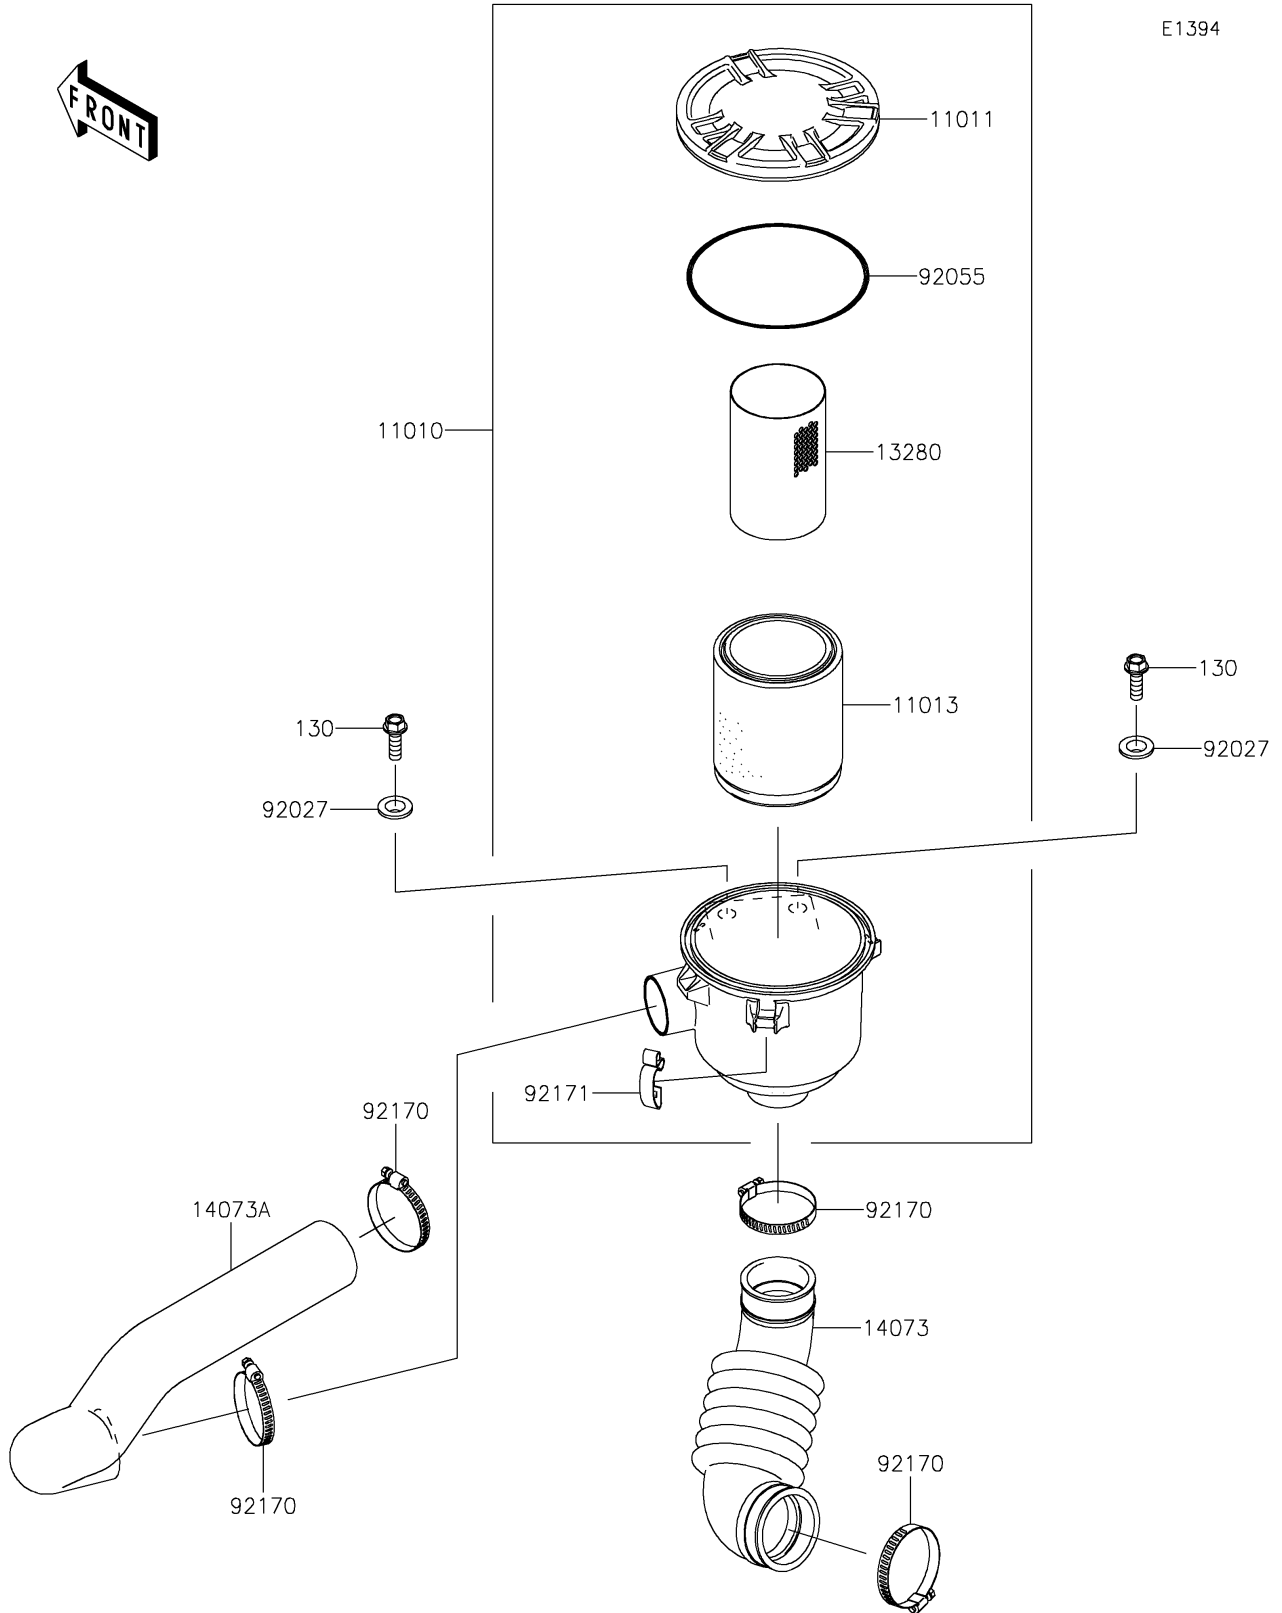

2022 MULE SX™ PARTS DIAGRAM

Air Cleaner-Belt Converter

E1394

2022 MULE SX™ PARTS LIST

Air Cleaner-Belt Converter

ITEM NAME	PART NUMBER	QUANTITY
FILTER-ASSY-AIR (Ref # 11010)	11010-0172	1
CASE-AIR FILTER,CAP (Ref # 11011)	11011-0135	1
ELEMENT-AIR FILTER (Ref # 11013)	11013-0037	1
HOLDER (Ref # 13280)	13280-0312	1
DUCT,AIR FILTER-CASE (Ref # 14073)	14073-0061	1
DUCT,BAR-AIR FILTER (Ref # 14073A)	14073-0892	1
COLLAR (Ref # 92027)	92027-1354	2
RING-O,122X4 (Ref # 92055)	92055-0167	1
CLAMP (Ref # 92170)	92170-1674	4
CLAMP (Ref # 92171)	92171-0225	3
BOLT-FLANGED,8X25 (Ref # 130)	130BA0825	2