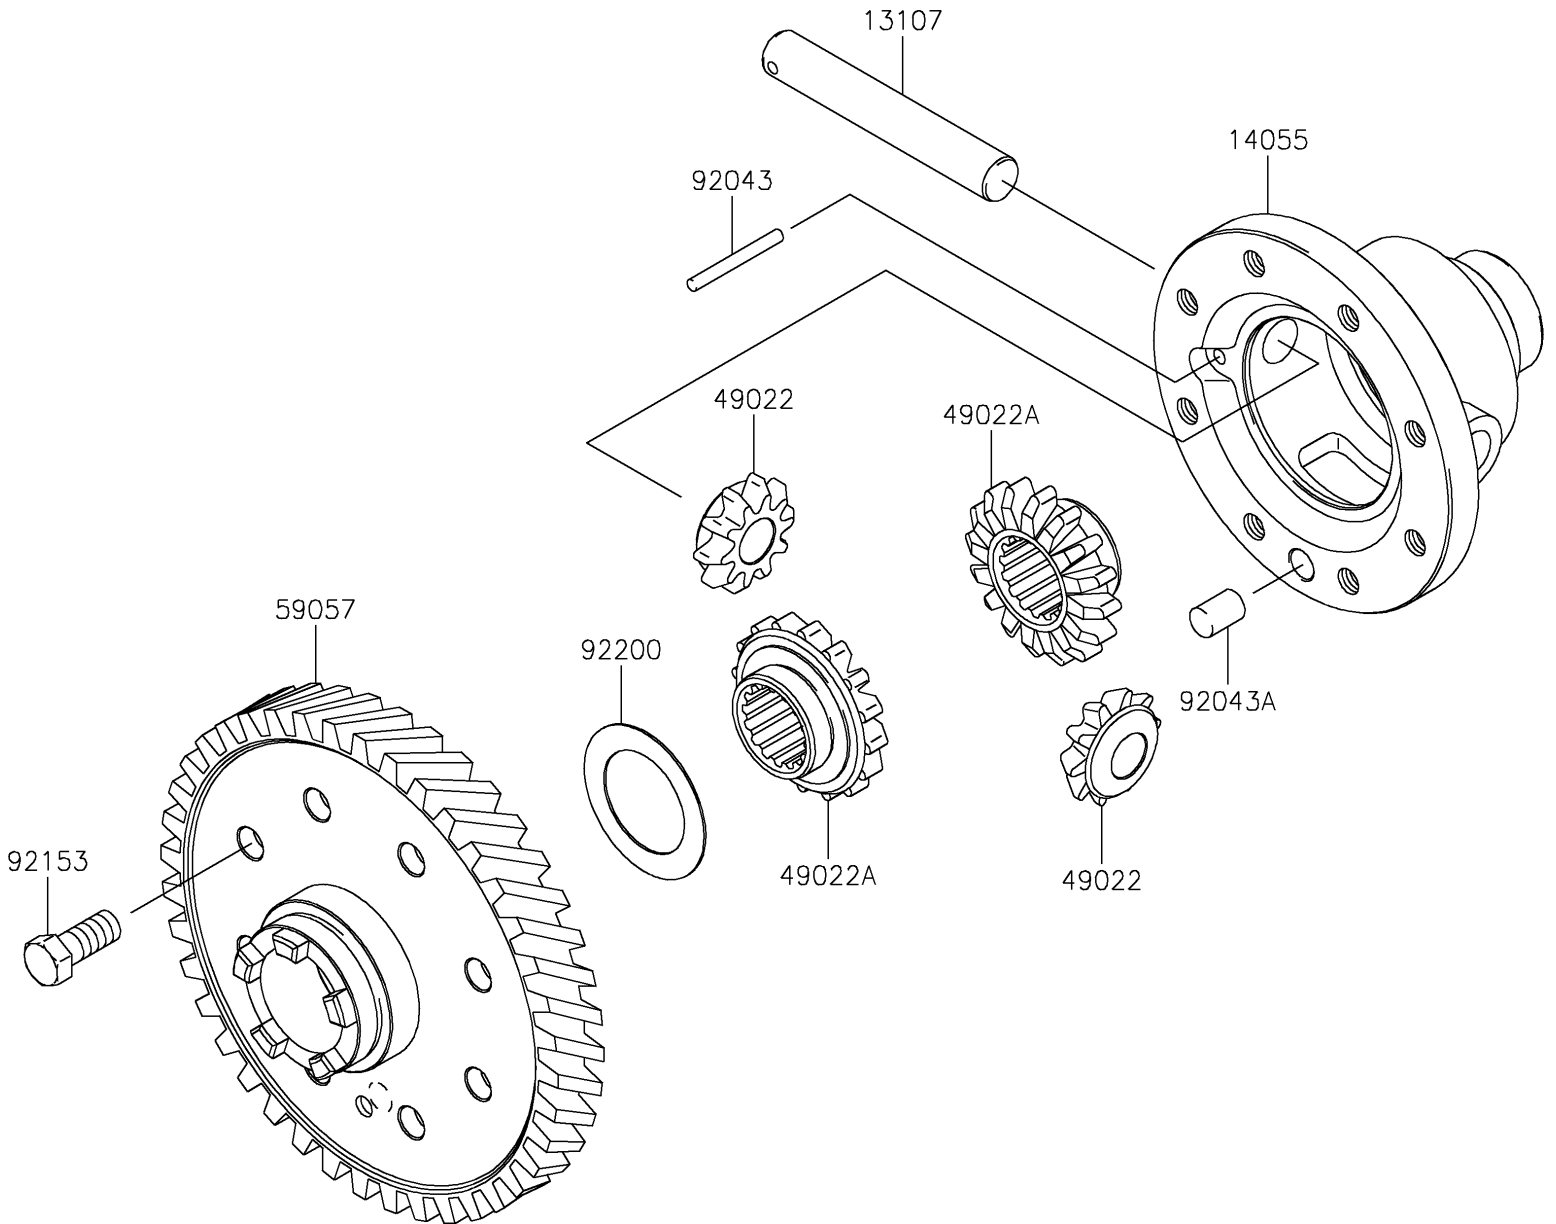

2022 MULE SX™ PARTS DIAGRAM

Differential

E1451

2022 MULE SX™ PARTS LIST

Differential

ITEM NAME	PART NUMBER	QUANTITY
-----------	-------------	----------