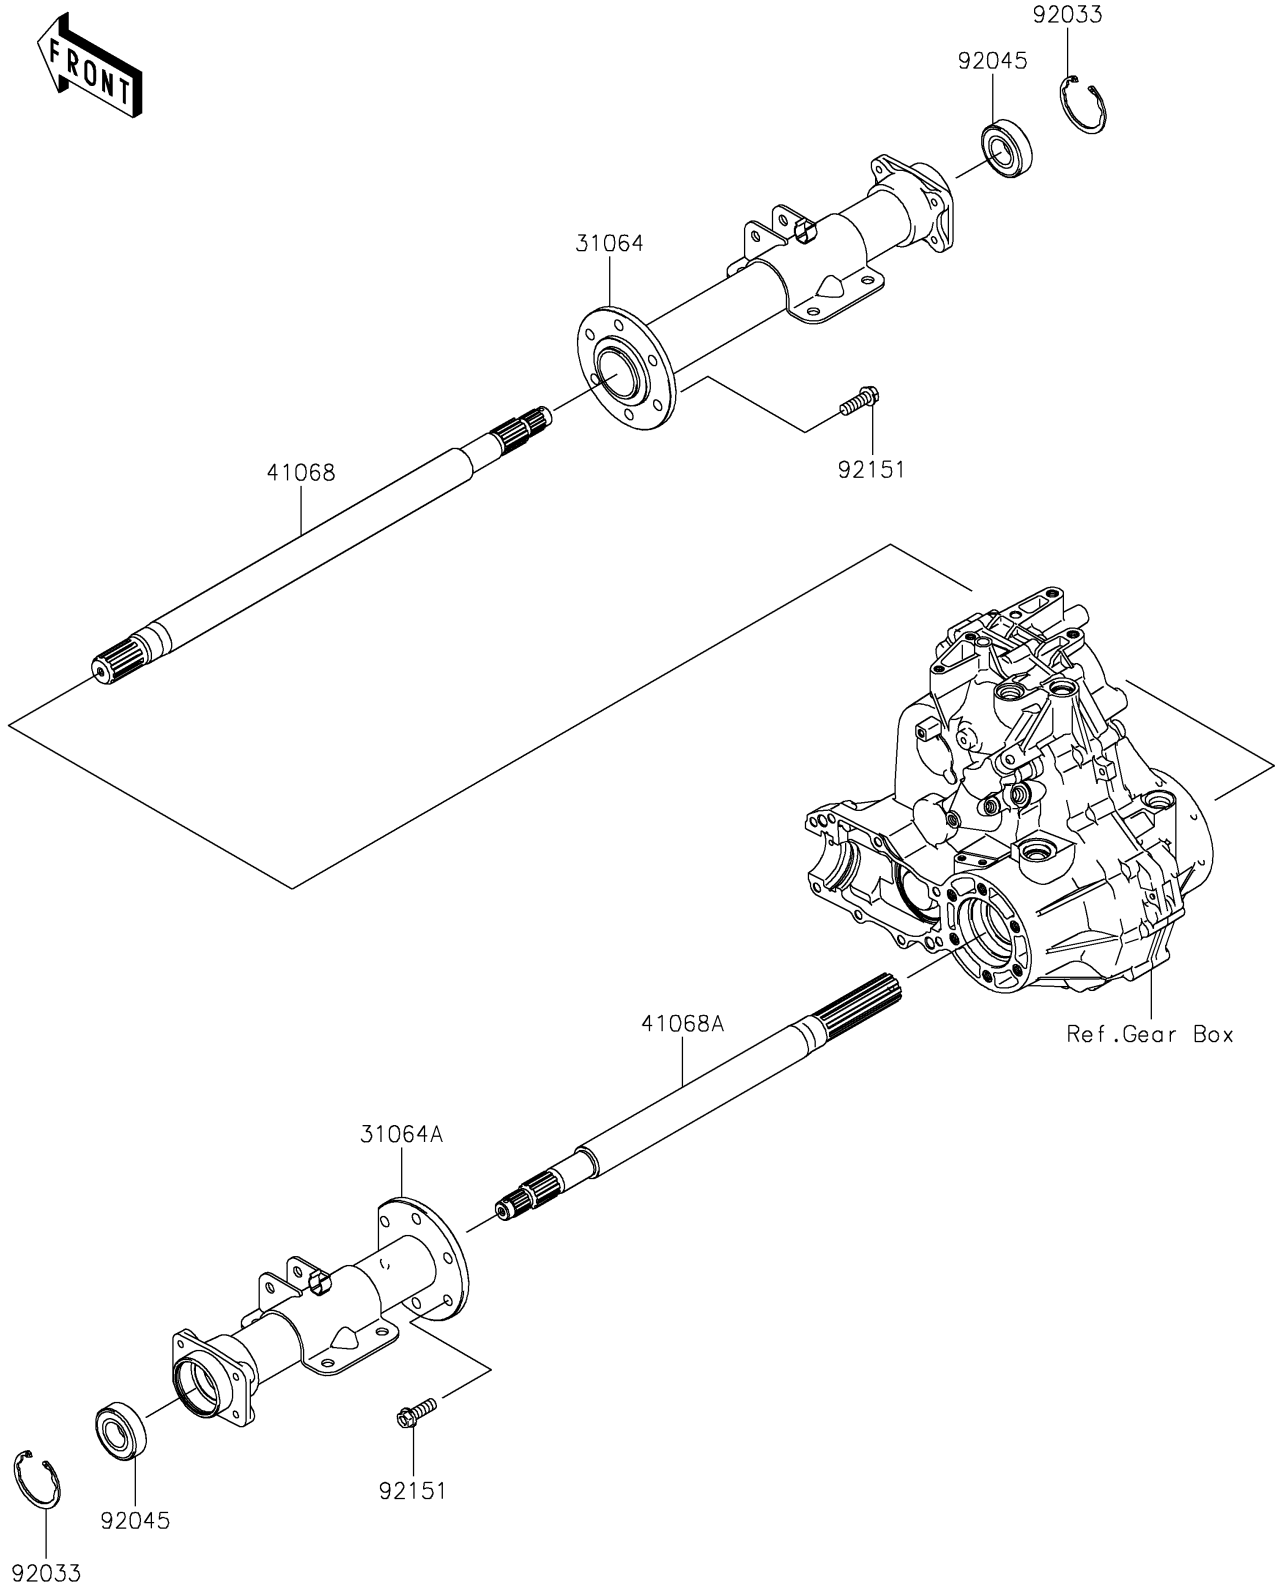

2021 MULE SX™ PARTS DIAGRAM

Rear Axle

E3133

2021 MULE SX™ PARTS LIST

Rear Axle

| ITEM NAME | PART NUMBER | QUANTITY |
|--|-------------|----------|
| PIPE-COMP,RH (Ref # 31064) | 31064-0709 | 1 |
| PIPE-COMP,LH (Ref # 31064A) | 31064-0710 | 1 |
| AXLE,RH (Ref # 41068) | 41068-0036 | 1 |
| AXLE,LH (Ref # 41068A) | 41068-0037 | 1 |
| RING-SNAP (Ref # 92033) | 92033-2149 | 2 |
| BEARING-BALL,6205A26DDU2 (Ref # 92045) | 92045-0044 | 2 |
| BOLT,10X28 (Ref # 92151) | 92151-2142 | 12 |