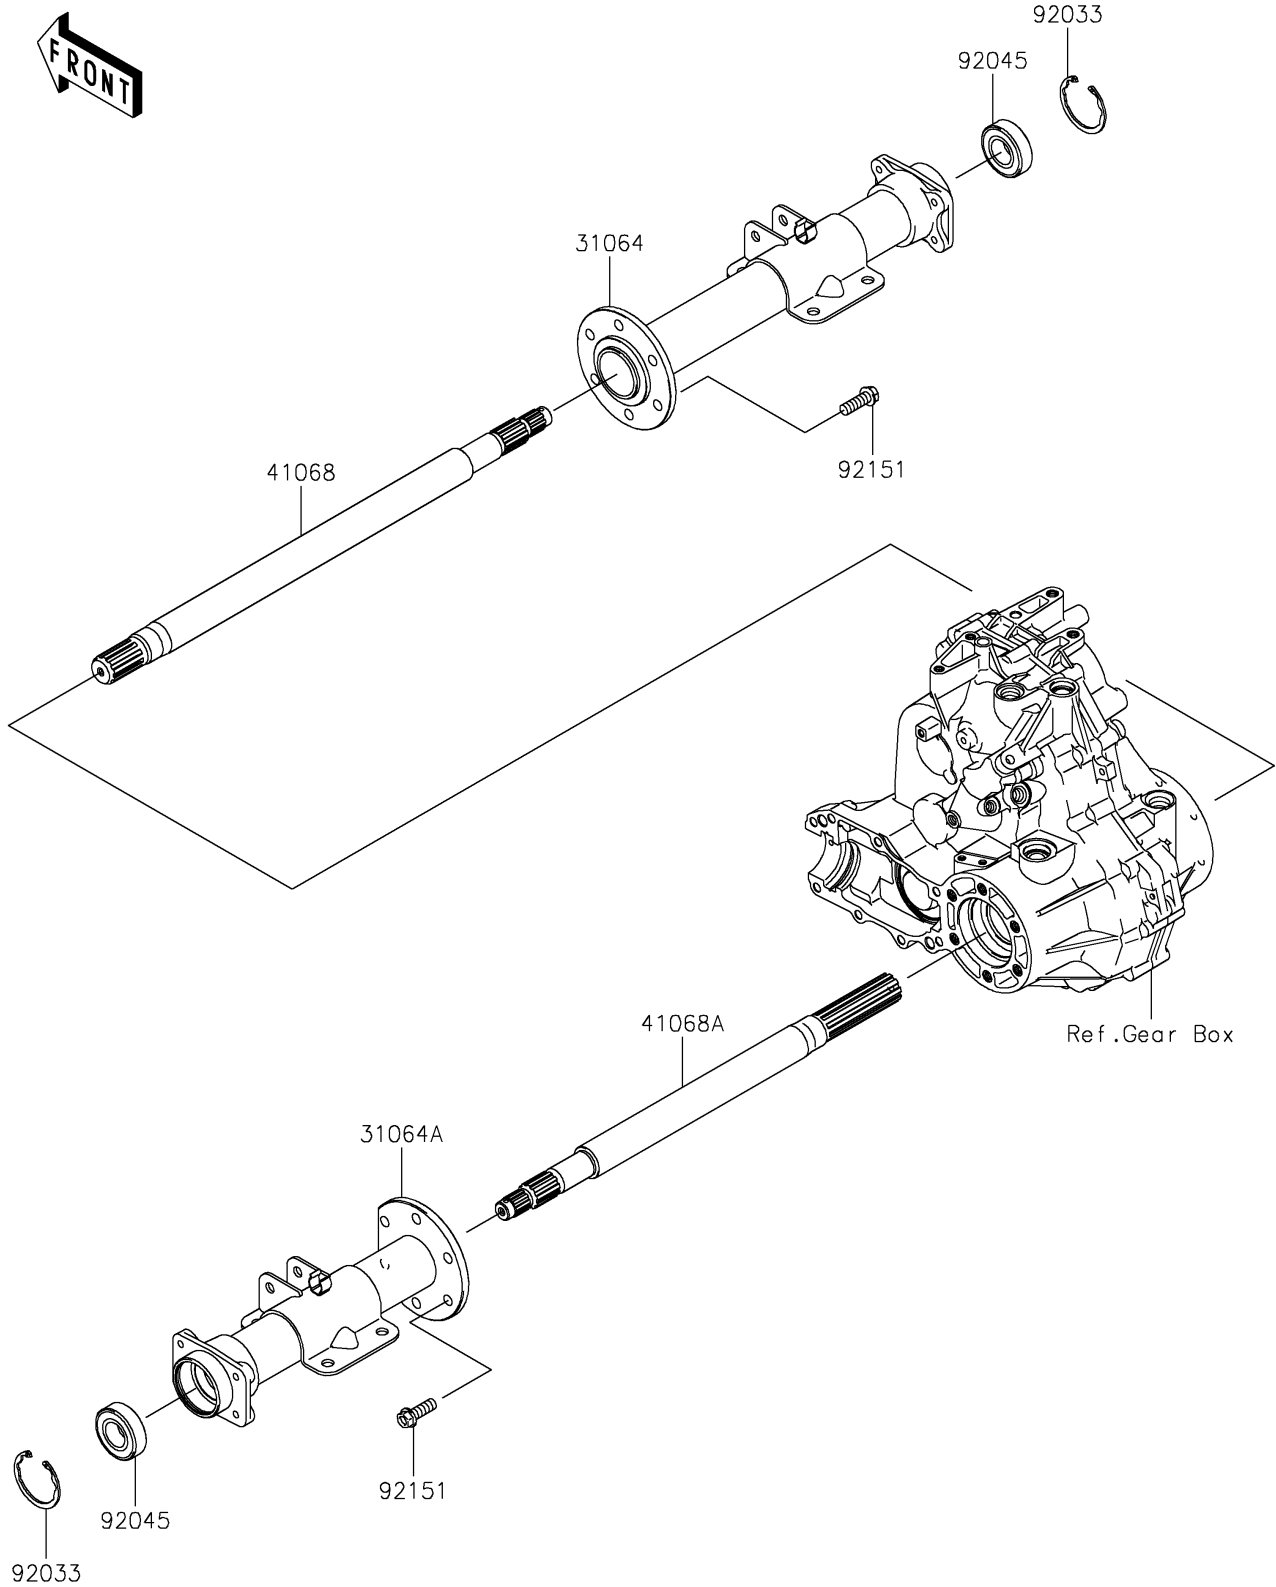

# 2021 MULE SX™ PARTS DIAGRAM

Rear Axle

E3133

# 2021 MULE SX™ PARTS LIST

Rear Axle

ITEM NAME	PART NUMBER	QUANTITY
-----------	-------------	----------