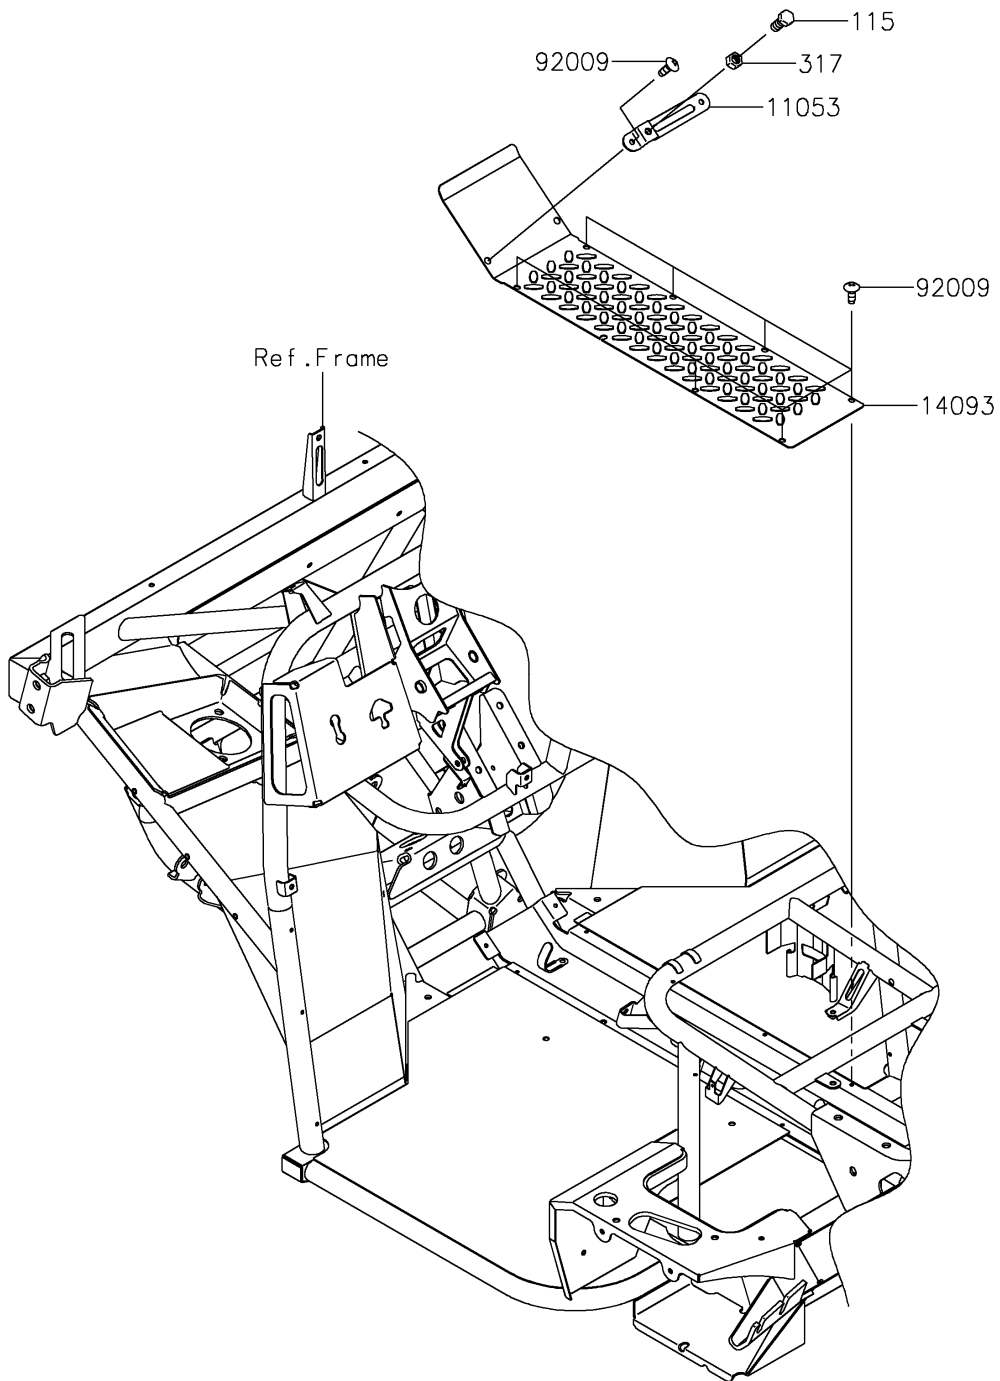

2021 MULE SX™ PARTS DIAGRAM

Engine Mount

F2122

2021 MULE SX™ PARTS LIST

Engine Mount

ITEM NAME	PART NUMBER	QUANTITY
BRACKET,THROTTLE LEVER (Ref # 11053)	11053-1670	1
COVER,FLOOR,CNT (Ref # 14093)	14093-0469	1
SCREW,TAPPING,6X16 (Ref # 92009)	92009-1166	9
BOLT-SMALL-UPSET,8X20 (Ref # 115)	115BA0820	1
NUT-HEX-SMALL,8MM (Ref # 317)	317BA0800	1