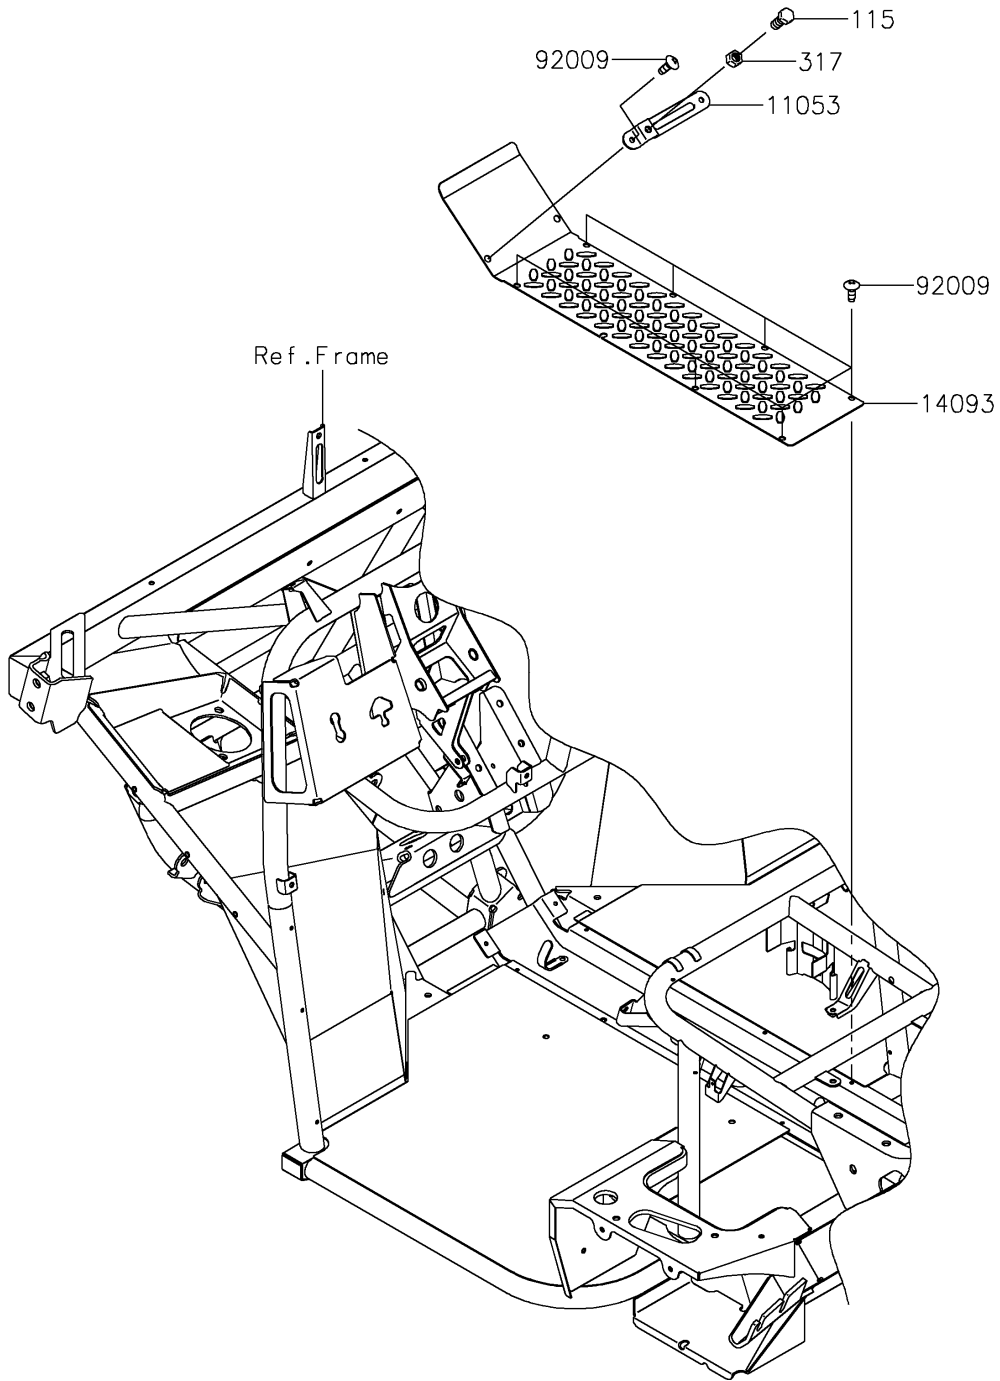

2022 MULE SX™ PARTS DIAGRAM

Engine Mount

F2122

2022 MULE SX™ PARTS LIST

Engine Mount

ITEM NAME	PART NUMBER	QUANTITY
-----------	-------------	----------