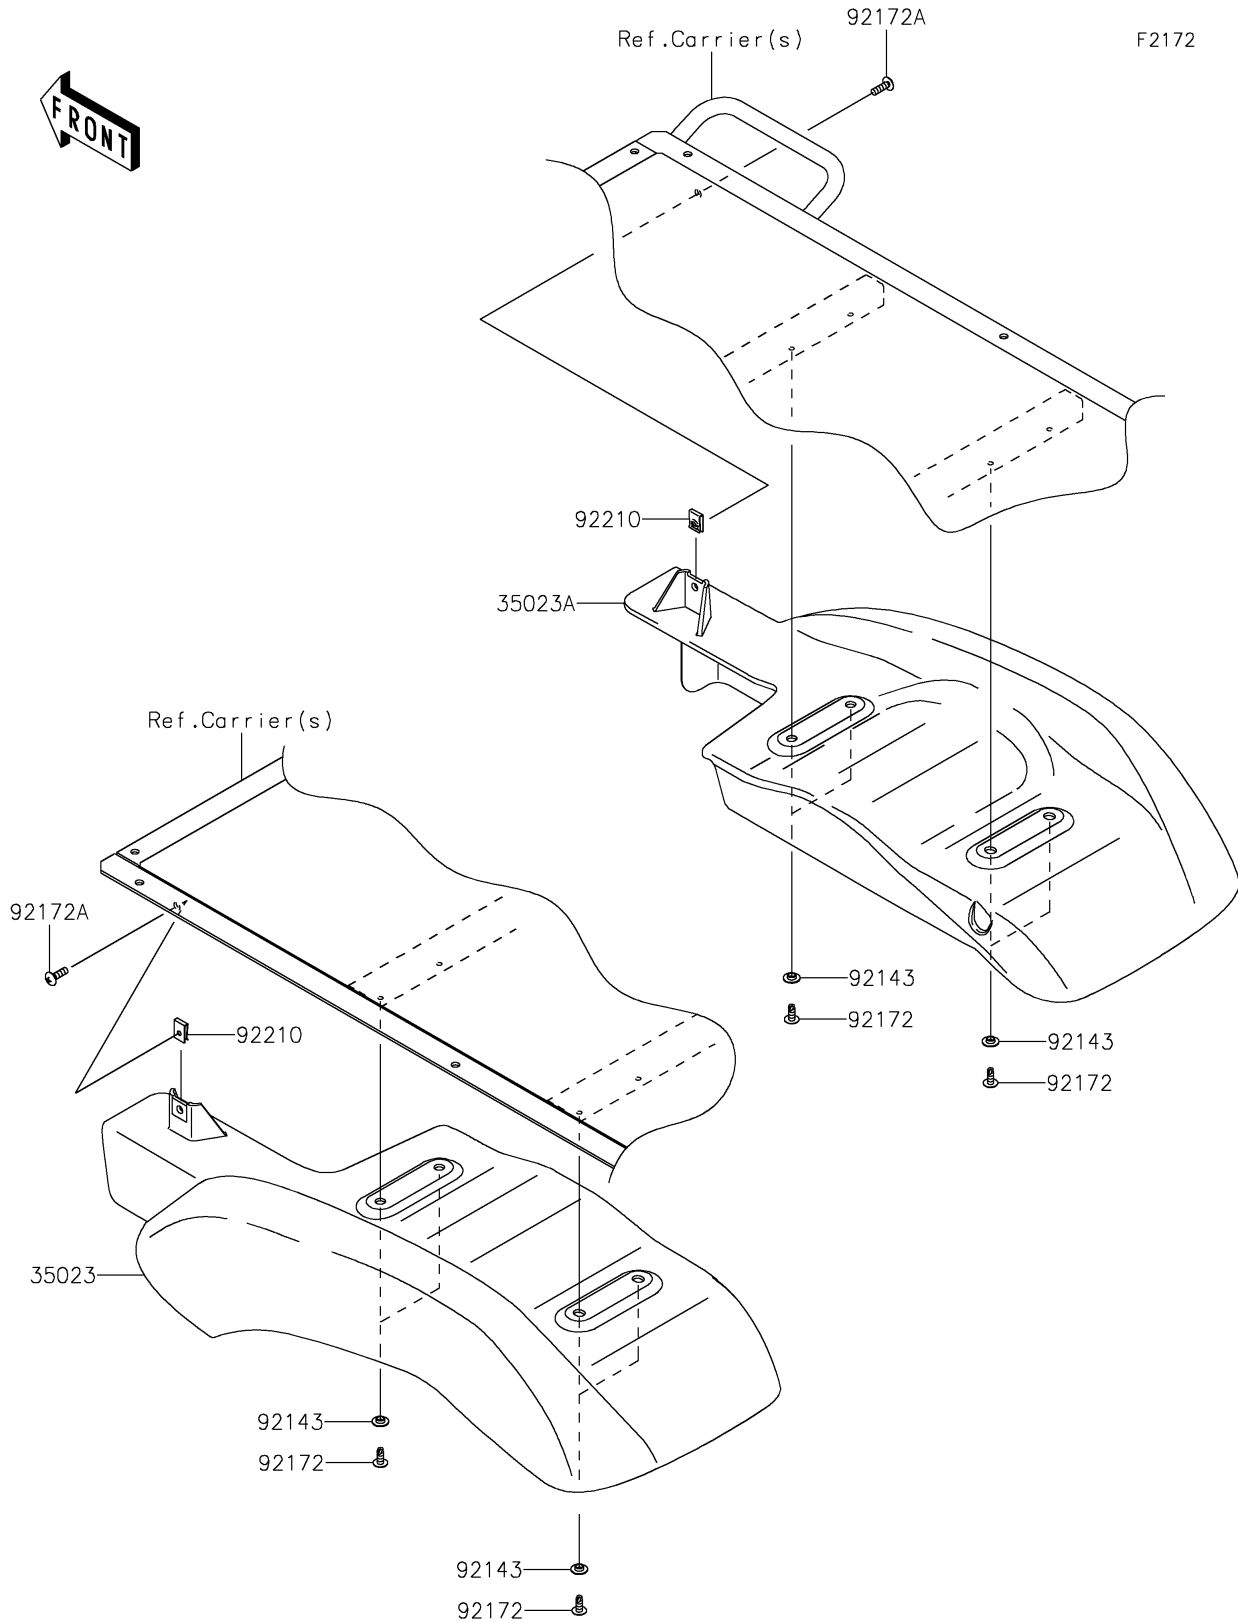

2022 MULE SX™ PARTS DIAGRAM

Rear Fender(s)

2022 MULE SX™ PARTS LIST

Rear Fender(s)

ITEM NAME	PART NUMBER	QUANTITY
FENDER-REAR,LH,F.BLACK (Ref # 35023)	35023-0045-6Z	1
FENDER-REAR,RH,F.BLACK (Ref # 35023A)	35023-0046-6Z	1
COLLAR (Ref # 92143)	92143-1087	8
SCREW,TAPPING,6X16 (Ref # 92172)	92172-0739	8
SCREW,TAPPING,6X20 (Ref # 92172A)	92172-0883	2
NUT,LEAF SPRING,6MM (Ref # 92210)	92210-0624	2