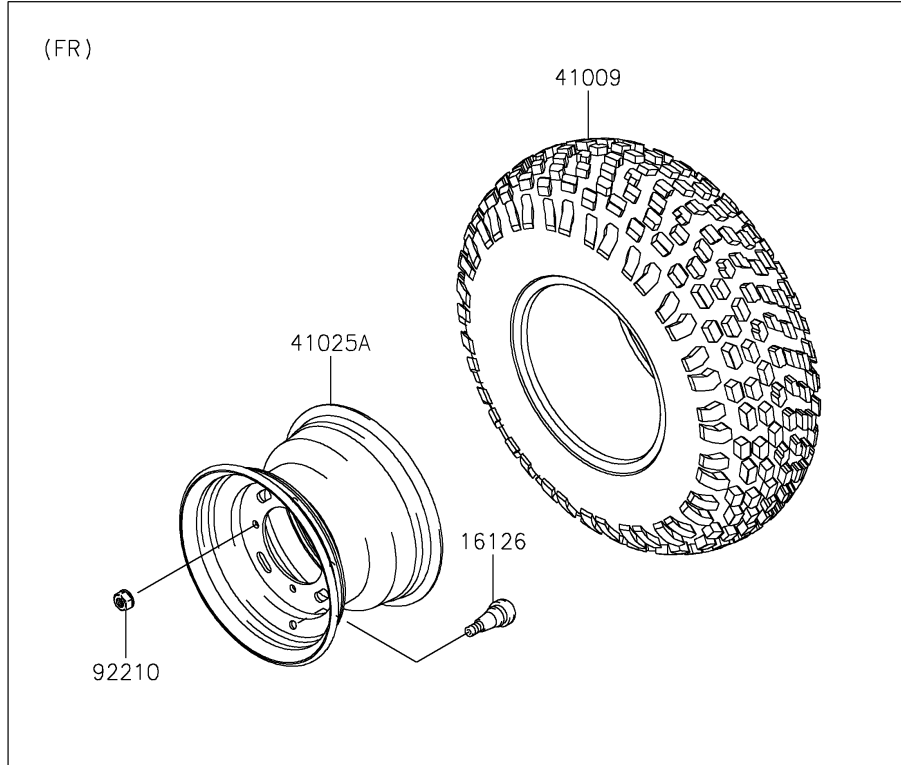

2023 MULE SX™ PARTS DIAGRAM

Wheels/Tires

F2210

2023 MULE SX™ PARTS LIST

Wheels/Tires

ITEM NAME	PART NUMBER	QUANTITY
VALVE (Ref # 16126)	16126-4001	4
TIRE,FR,22X9.00-10 4PR,DI-K109 (Ref # 41009)	41009-0767	2
TIRE,RR,22X11.00-10,K968 (Ref # 41009A)	41009-0768	2
RIM,RR,10X8.5,F.S.BLACK (Ref # 41025)	41025-0039-397	2
RIM,FR,10X7.0 AT,F.S.BLACK (Ref # 41025A)	41025-0040-397	2
NUT,LOCK,10MM (Ref # 92210)	92210-1204	16