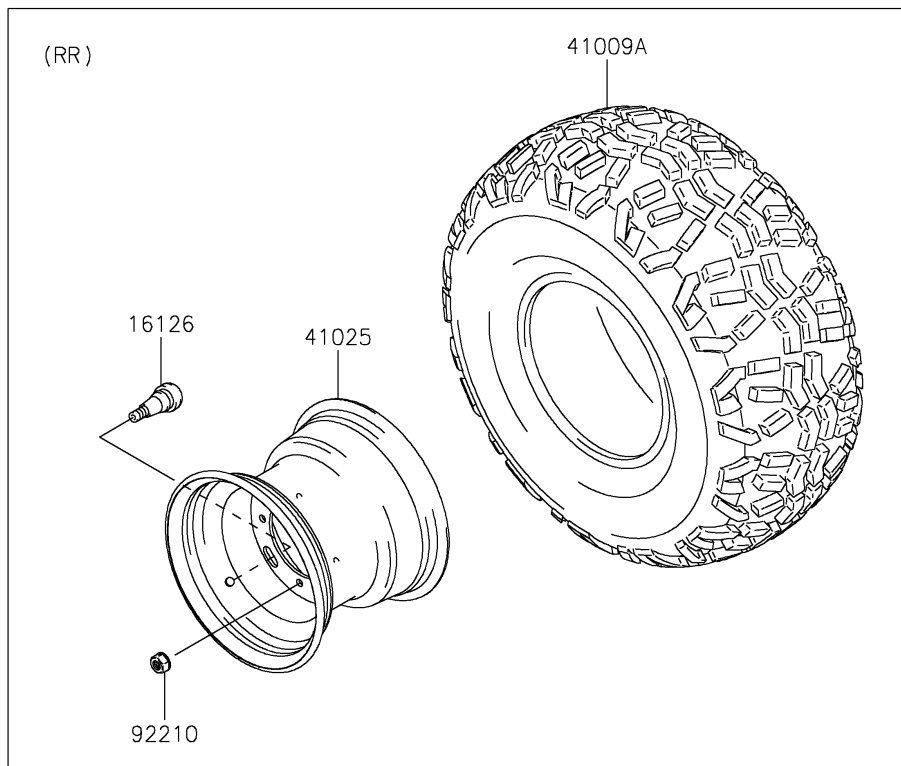

2023 MULE SX™ PARTS DIAGRAM

Wheels/Tires

F2210

2023 MULE SX™ PARTS LIST

Wheels/Tires

ITEM NAME	PART NUMBER	QUANTITY
VALVE (Ref # 16126)	16126-4001	4
TIRE,FR,22X9.00-10 4PR,DI-K109 (Ref # 41009)	41009-0767	2
TIRE,RR,22X11.00-10,K968 (Ref # 41009A)	41009-0768	2
RIM,RR,10X8.5,F.S.BLACK (Ref # 41025)	41025-0039-397	2
RIM,FR,10X7.0 AT,F.S.BLACK (Ref # 41025A)	41025-0040-397	2
NUT,LOCK,10MM (Ref # 92210)	92210-1204	16