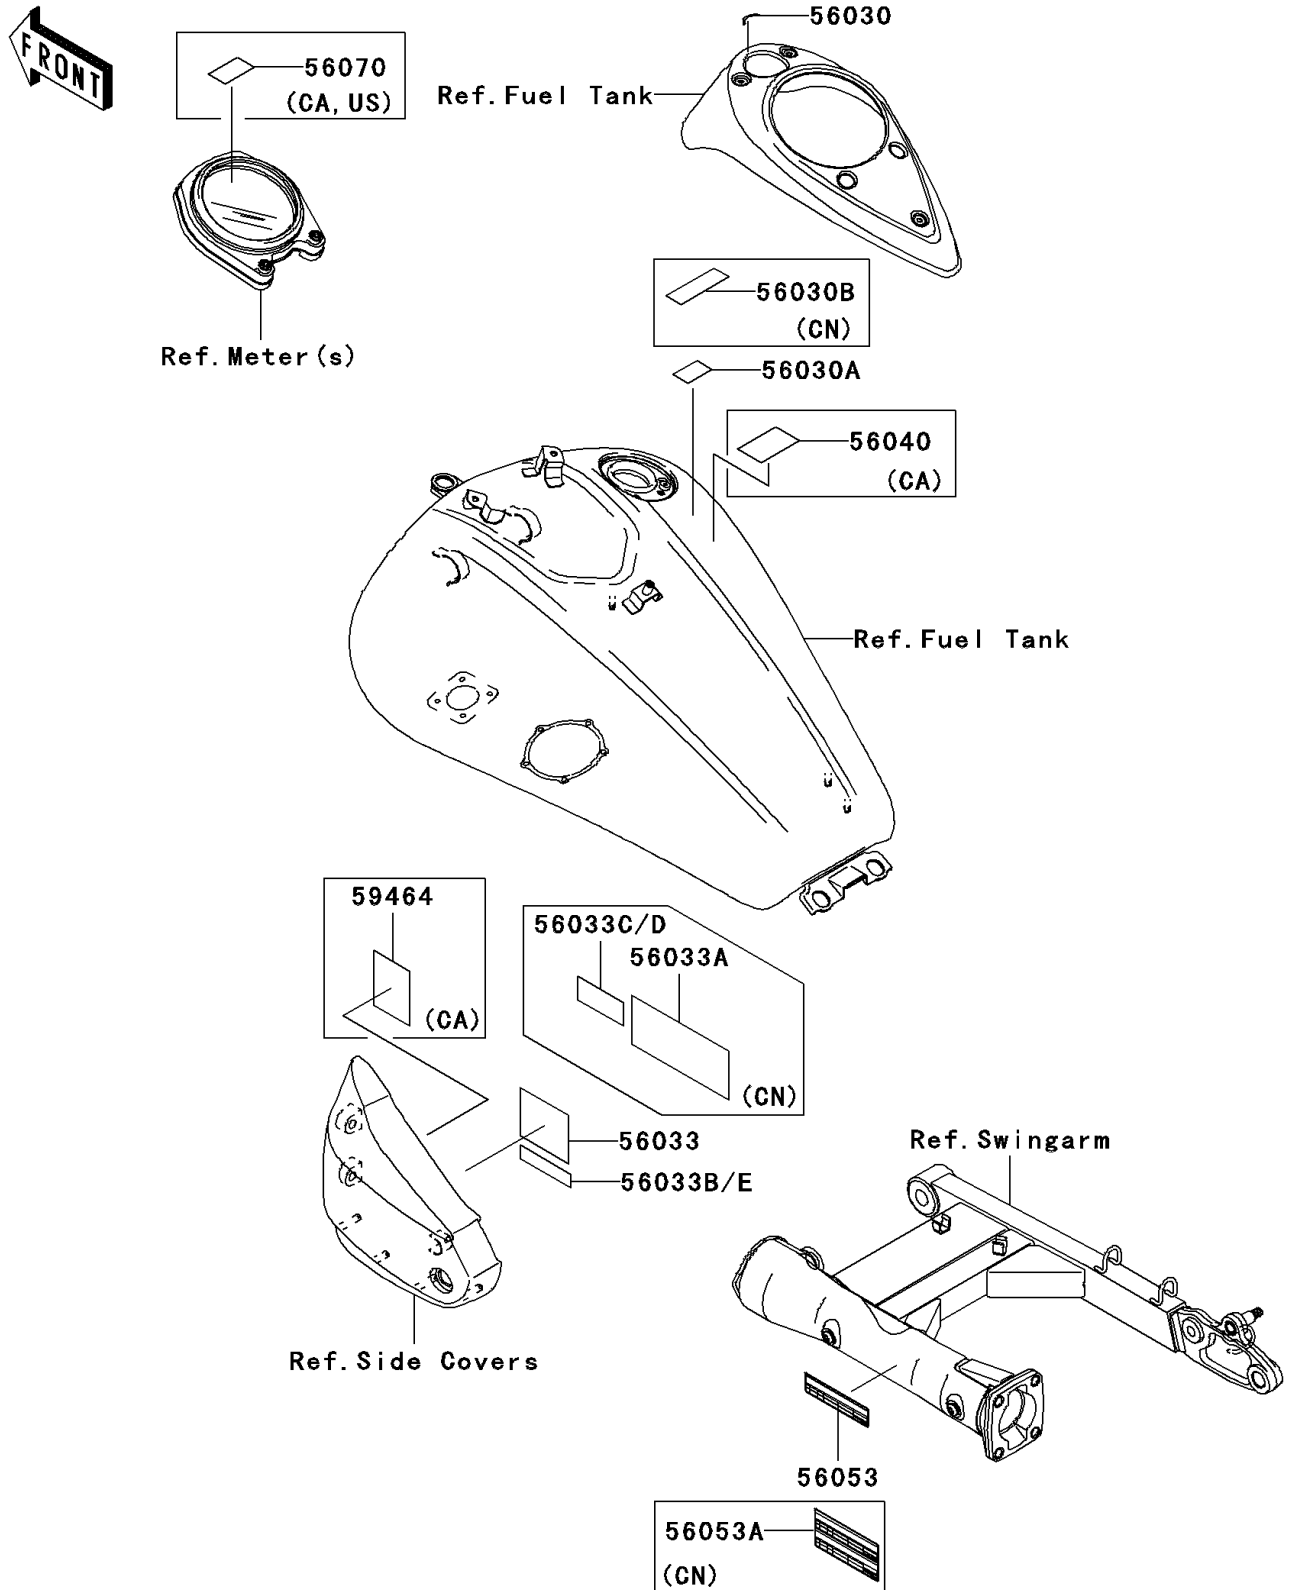

2006 Vulcan 1600 Classic PARTS DIAGRAM

Labels

F2860

2006 Vulcan 1600 Classic PARTS LIST

Labels

ITEM NAME	PART NUMBER	QUANTITY
LABEL,IGNITION (Ref # 56030)	56030-0013	1
LABEL,GASOLINE (Ref # 56030A)	56030-1177	1
LABEL,GASOLINE (Ref # 56030B)	56030-1178	1
LABEL-MANUAL,DAILY SAFETY (Ref # 56033)	56033-0011	1
LABEL-MANUAL,DAILY SAFETY (Ref # 56033A)	56033-0012	1
LABEL-MANUAL,OIL&OIL FILTER (Ref # 56033D)	56033-1262	1
LABEL-MANUAL,OIL&OIL FILTER (Ref # 56033E)	56033-1331	1
LABEL-WARNING,EVAPO (Ref # 56040)	56040-1121	1
LABEL-SPECIFICATION,TIRE&LOAD (Ref # 56053)	56053-0037	1
LABEL-SPECIFICATION,TIRE&LOAD (Ref # 56053A)	56053-0038	1
LABEL-WARNING,BREAK IN COUTION (Ref # 56070)	56070-0008	1
LABEL-CERTIFICATION,EVAPO ROUT (Ref # 59464)	59464-0043	1