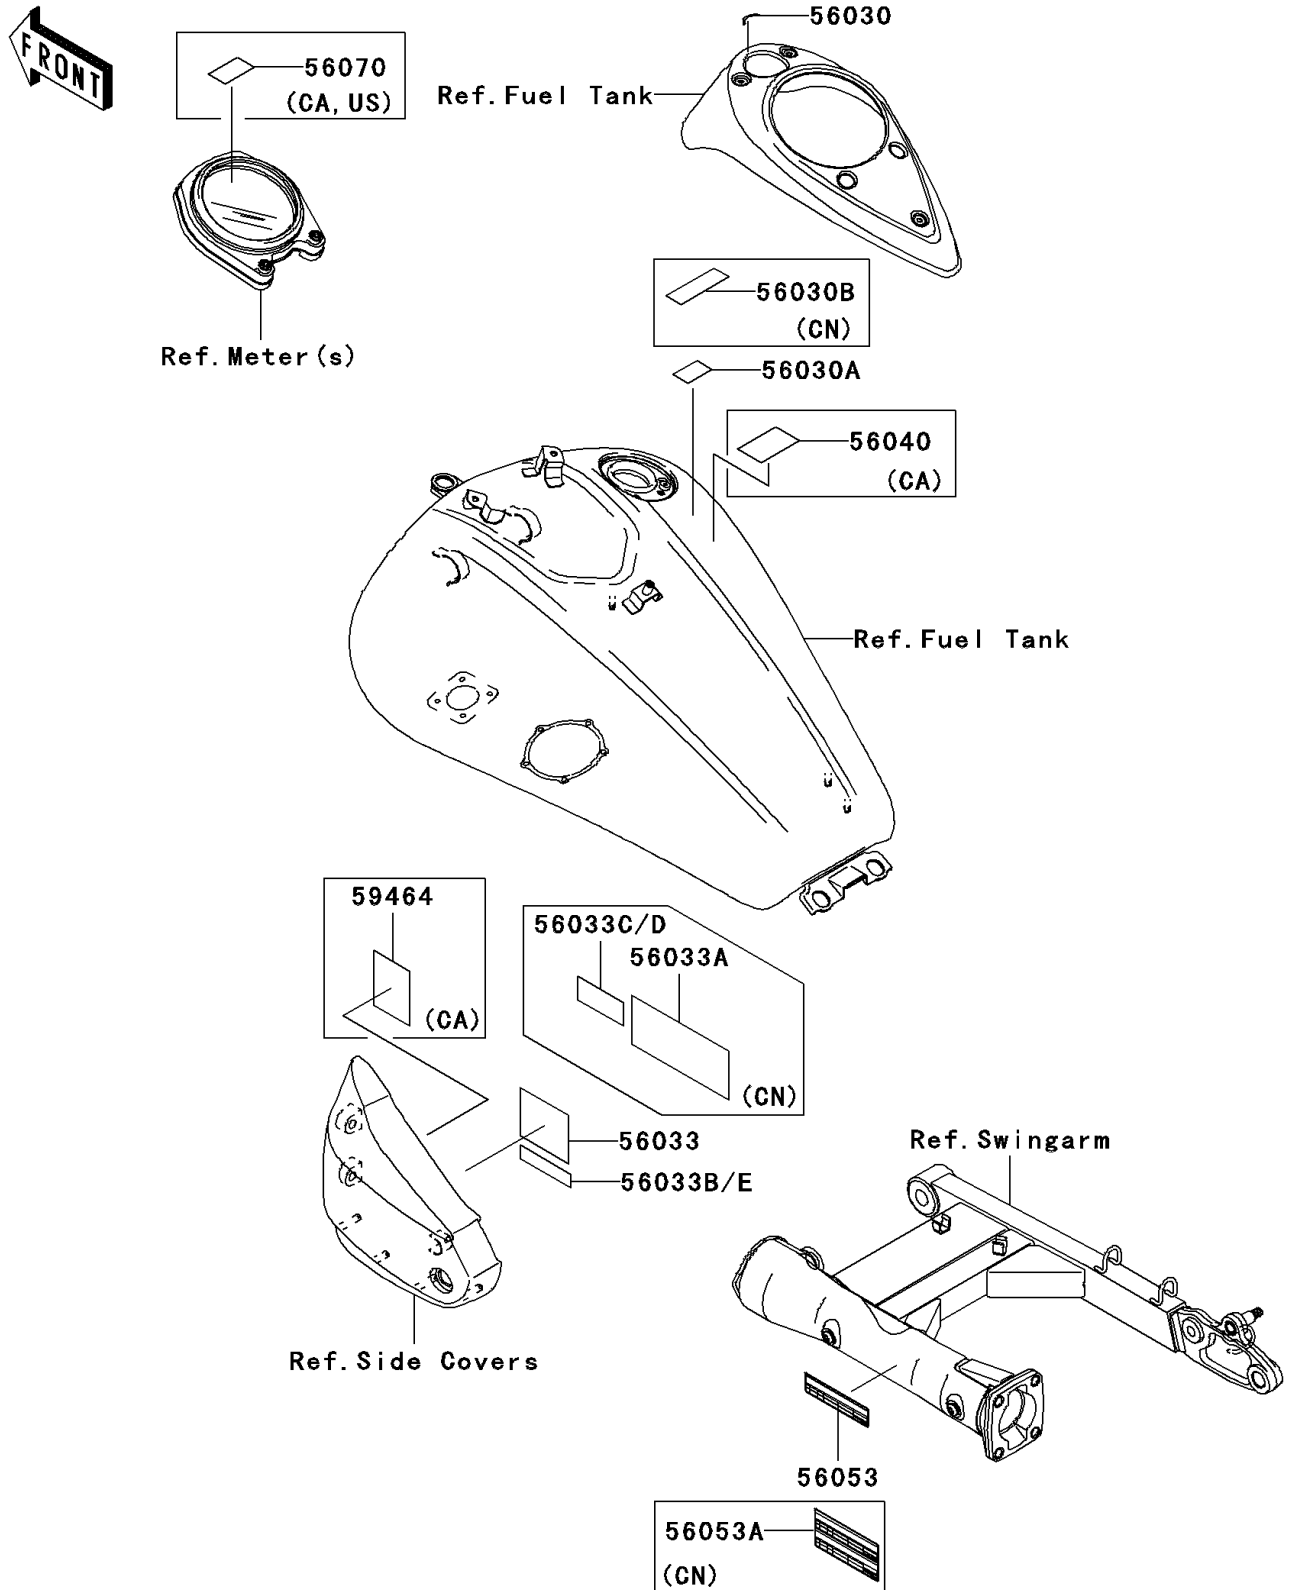

2007 Vulcan 1600 Classic PARTS DIAGRAM

Labels

F2860

2007 Vulcan 1600 Classic PARTS LIST

Labels

ITEM NAME	PART NUMBER	QUANTITY
LABEL,IGNITION (Ref # 56030)	56030-0013	1
LABEL,GASOLINE (Ref # 56030A)	56030-1177	1
LABEL,GASOLINE (Ref # 56030B)	56030-1178	1
LABEL-MANUAL,DAILY SAFETY (Ref # 56033)	56033-0011	1
LABEL-MANUAL,DAILY SAFETY (Ref # 56033A)	56033-0012	1
LABEL-MANUAL,OIL&OIL FILTER (Ref # 56033B)	56033-0164	1
LABEL-MANUAL,OIL&OIL FILTER (Ref # 56033C)	56033-0165	1
LABEL-WARNING,EVAPO (Ref # 56040)	56040-1121	1
LABEL-SPECIFICATION,TIRE&LOAD (Ref # 56053)	56053-0037	1
LABEL-SPECIFICATION,TIRE&LOAD (Ref # 56053A)	56053-0038	1
LABEL-WARNING,BREAK IN COUTION (Ref # 56070)	56070-0008	1
LABEL-CERTIFICATION,EVAPO ROUT (Ref # 59464)	59464-0043	1