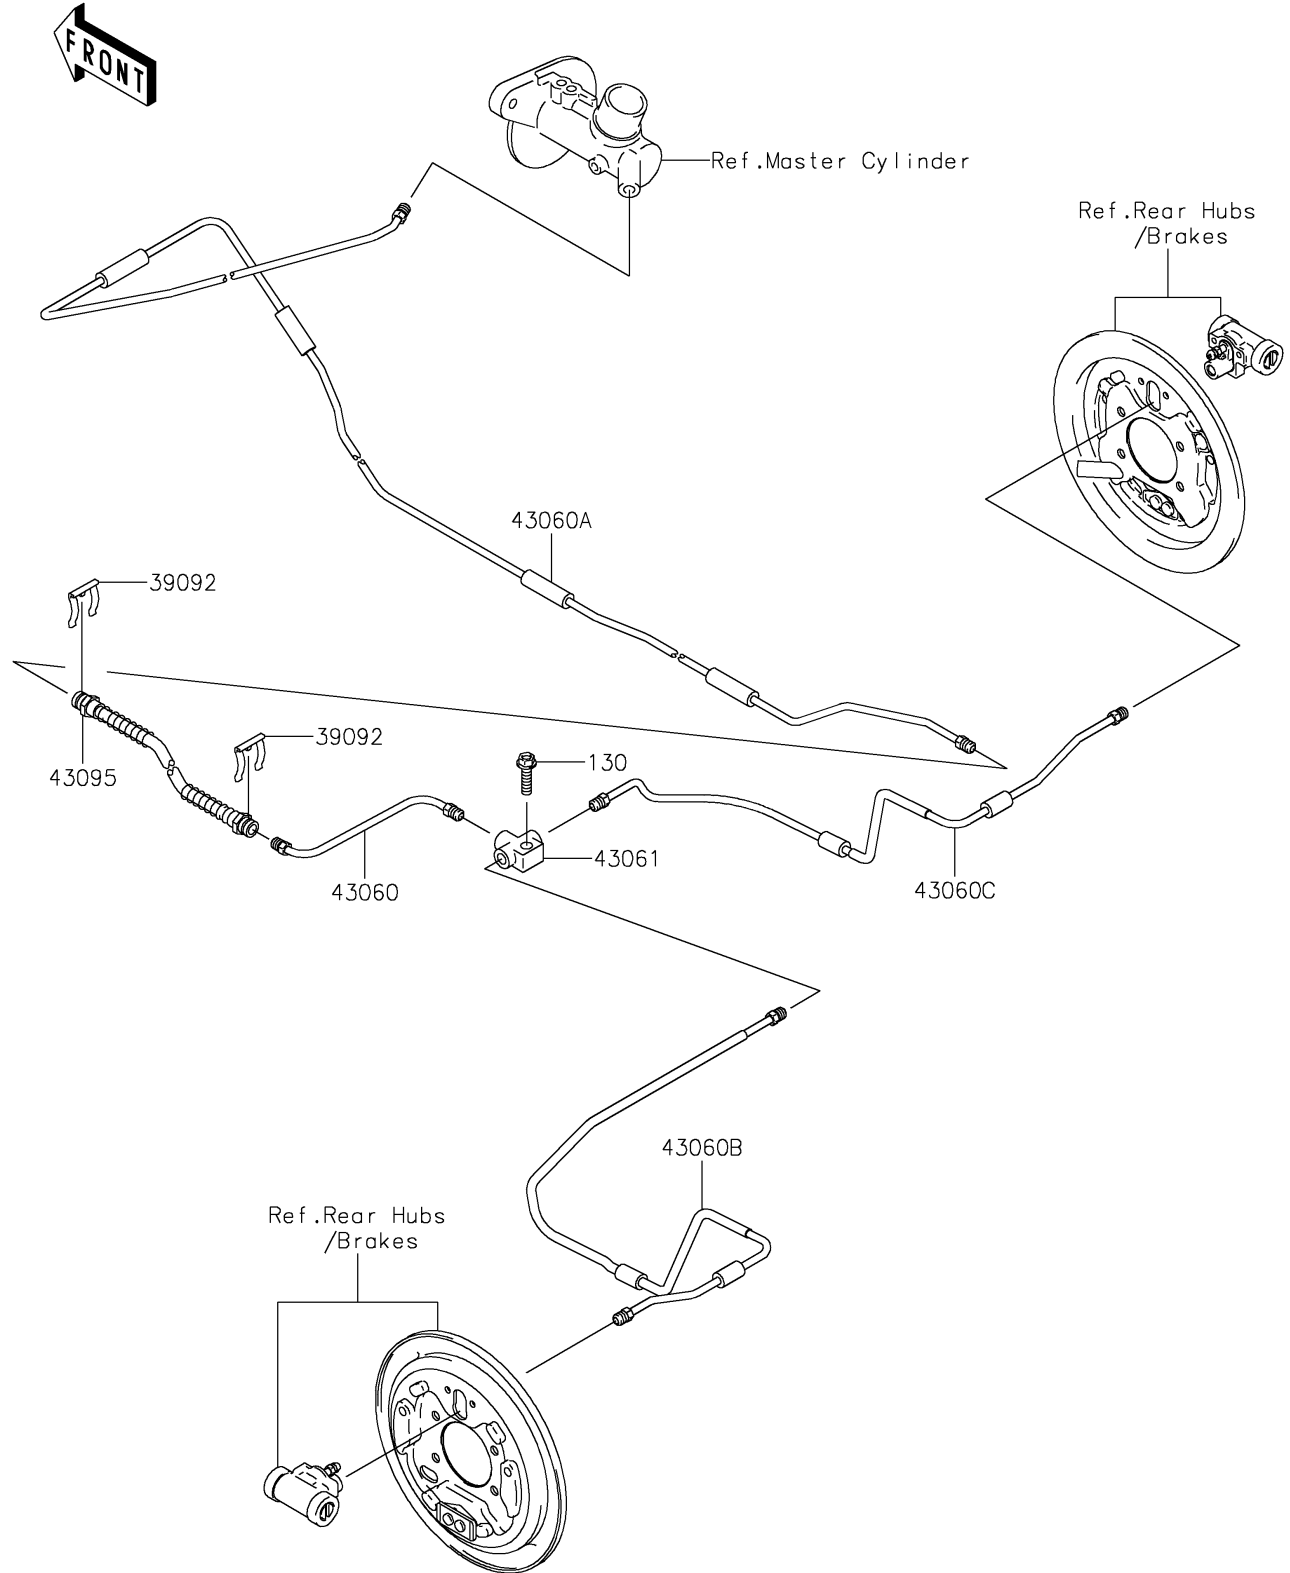

2022 MULE SX™ PARTS DIAGRAM

Rear Brake Piping

F2264

2022 MULE SX™ PARTS LIST

Rear Brake Piping

ITEM NAME	PART NUMBER	QUANTITY
-----------	-------------	----------