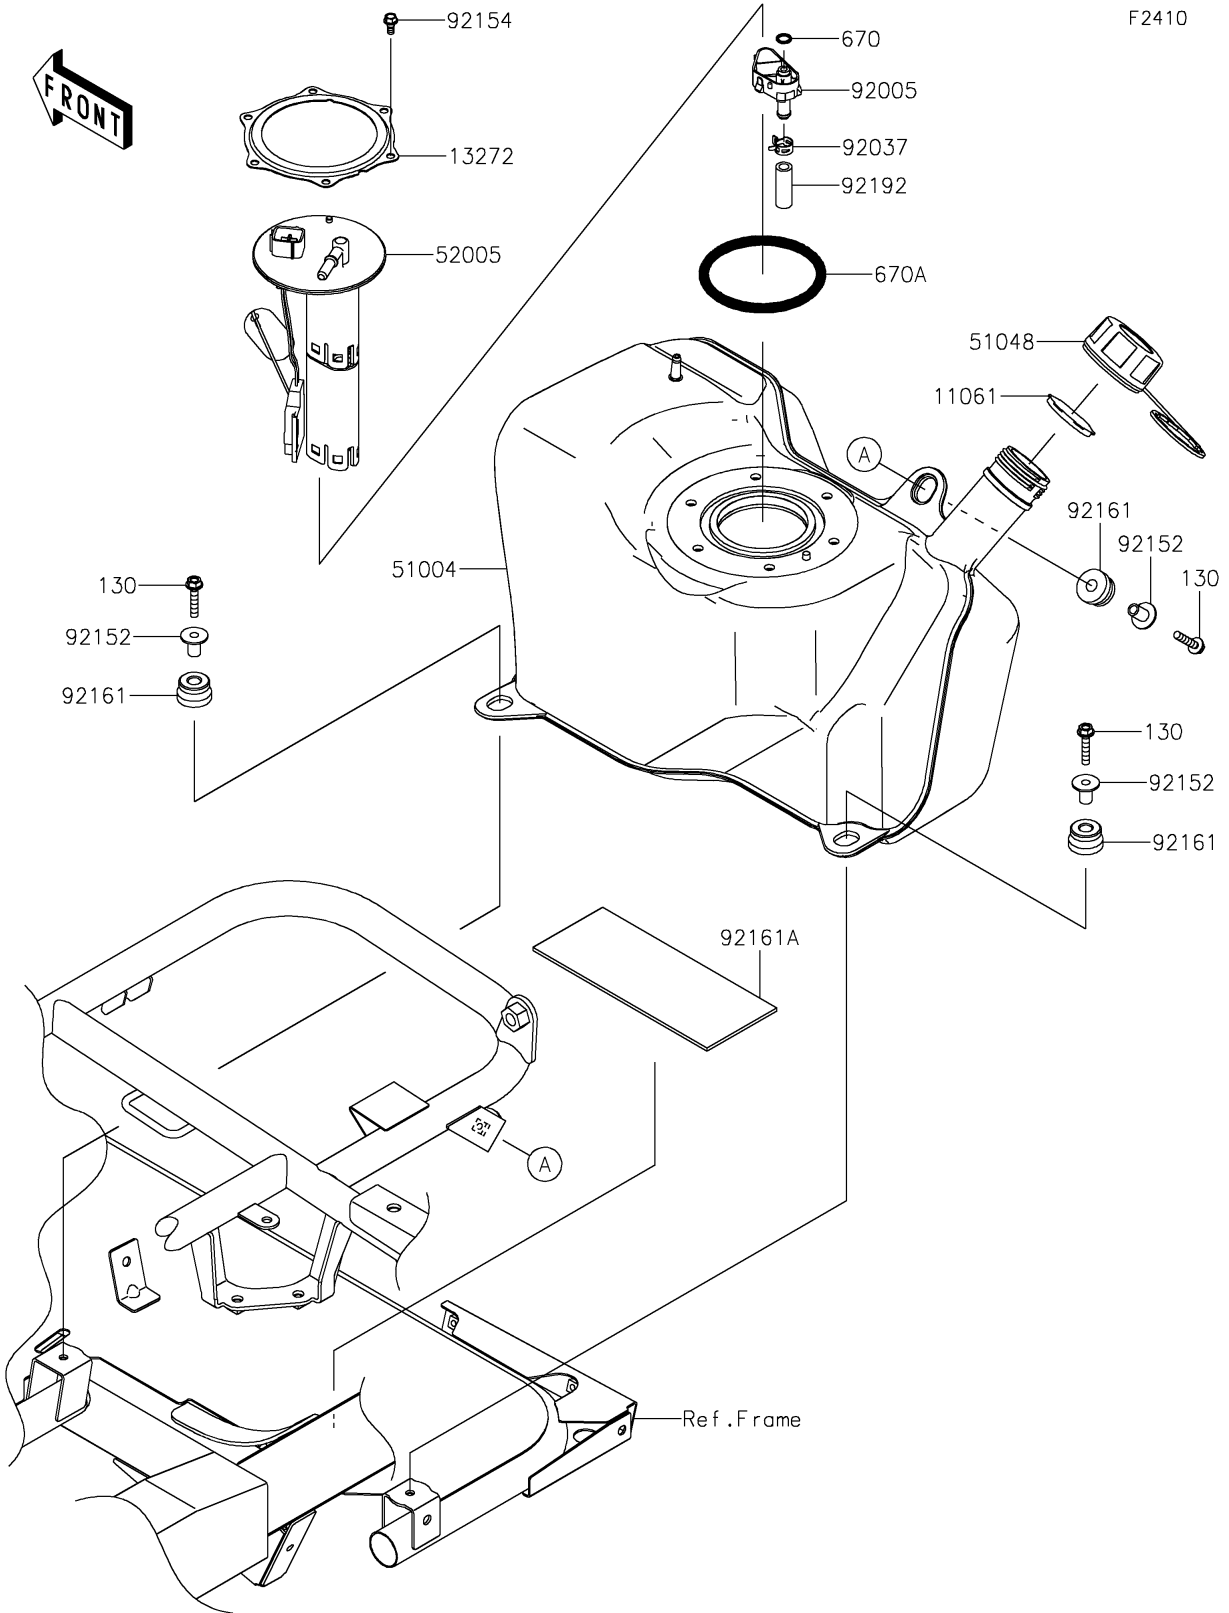

2022 MULE SX™ PARTS DIAGRAM

Fuel Tank

2022 MULE SX™ PARTS LIST

Fuel Tank

ITEM NAME	PART NUMBER	QUANTITY
-----------	-------------	----------