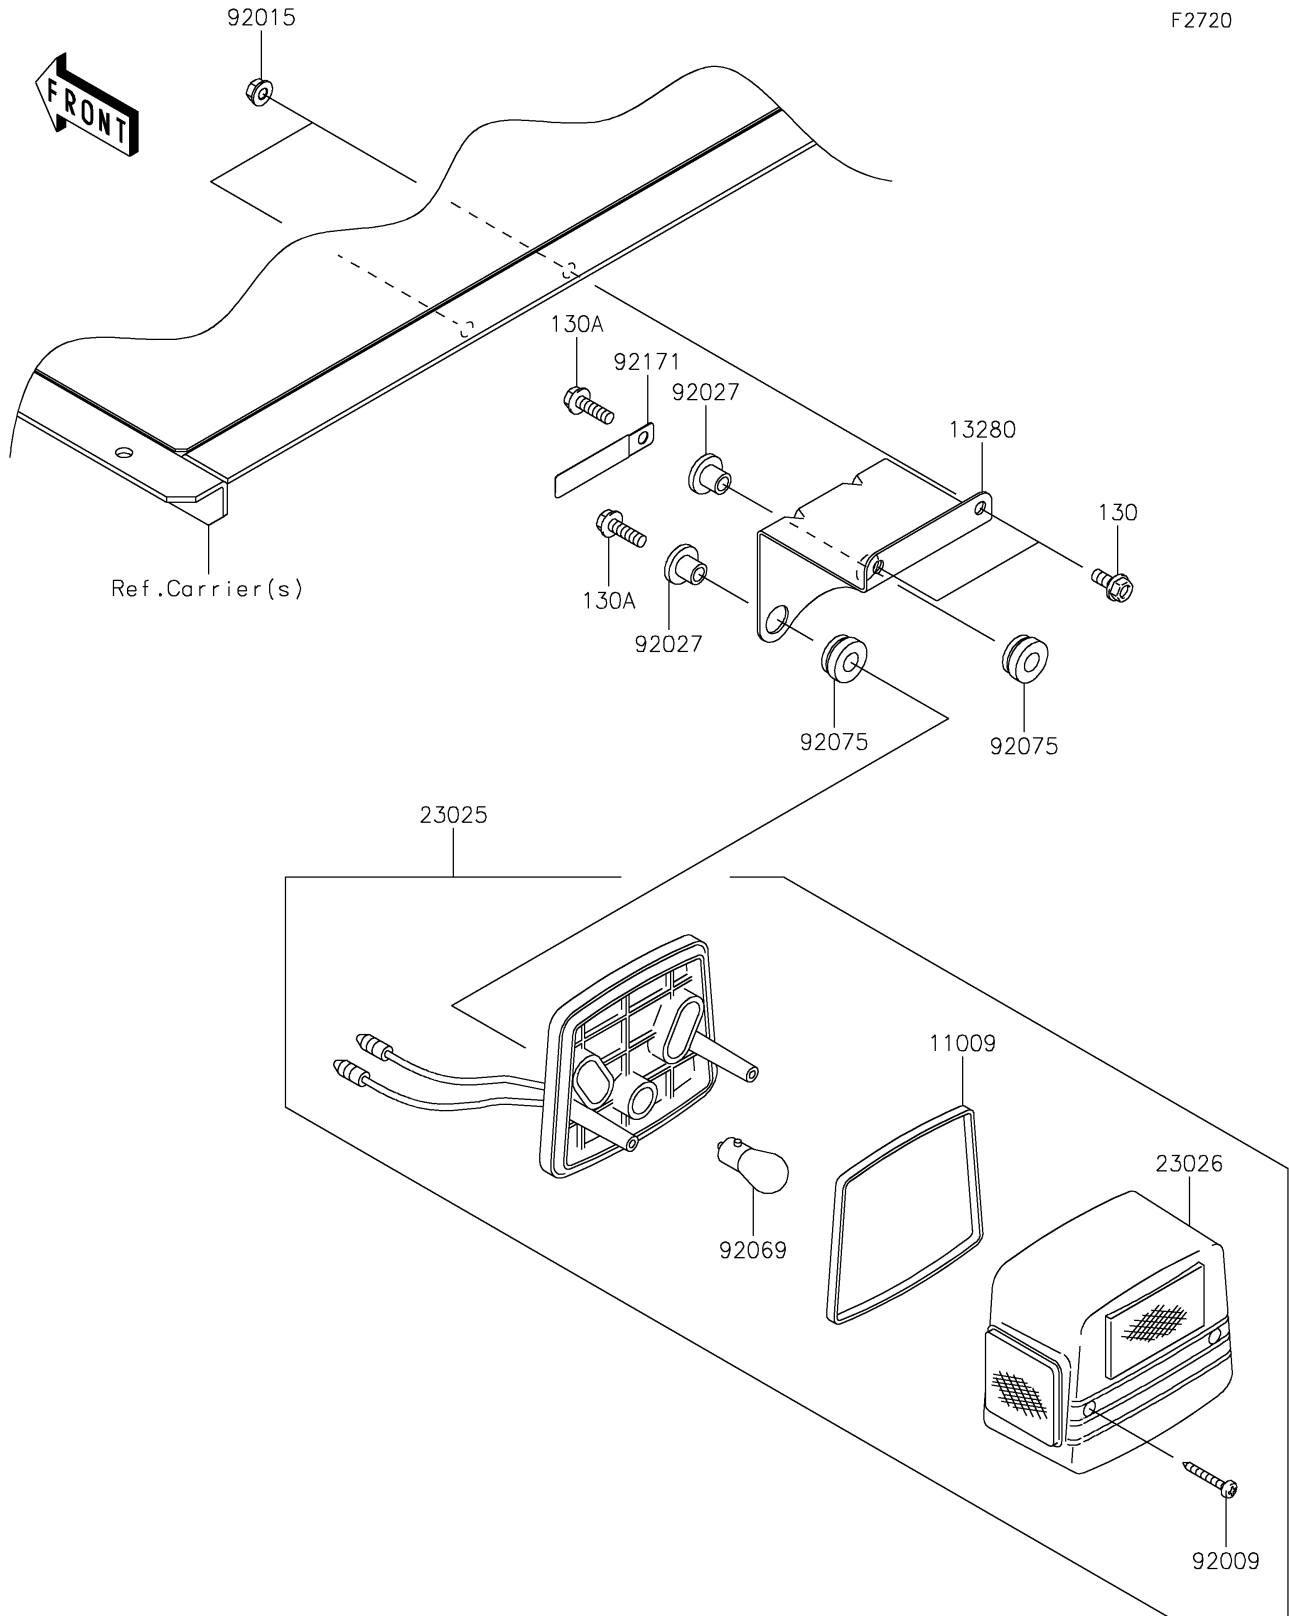

2021 MULE SX™ PARTS DIAGRAM

Taillight(s)

F2720

2021 MULE SX™ PARTS LIST

Taillight(s)

ITEM NAME	PART NUMBER	QUANTITY
GASKET, TAIL LAMP (Ref # 11009)	11009-1215	1
HOLDER, TAIL LAMP (Ref # 13280)	13280-0079	1
LAMP-TAIL (Ref # 23025)	23025-1042	1
LENS, TAIL LAMP (Ref # 23026)	23026-1019	1
SCREW, TAPPING, 4X25 (Ref # 92009)	92009-1069	2
NUT, FLANGED, 6MM (Ref # 92015)	92015-1367	2
COLLAR, L=11.1 (Ref # 92027)	92027-194	2
BULB, 12V 21/5W (Ref # 92069)	92069-1011	1
DAMPER (Ref # 92075)	92075-277	2
CLAMP, L=60 (Ref # 92171)	92171-0652	1
BOLT-FLANGED, 6X14 (Ref # 130)	130BA0614	2
BOLT-FLANGED, 6X20 (Ref # 130A)	130BA0620	2