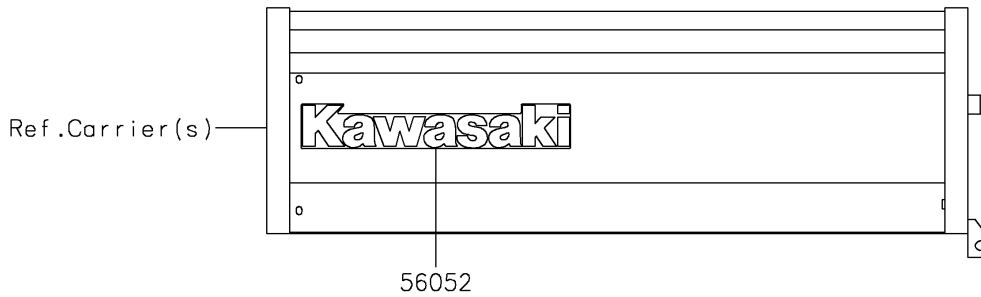

2021 MULE SX™ PARTS DIAGRAM

Decals

F2861

2021 MULE SX™ PARTS LIST

Decals

ITEM NAME	PART NUMBER	QUANTITY
MARK,KAWASAKI (Ref # 56052)	56052-1809	3
MARK,FR FENDER,MULE SX (Ref # 56054)	56054-2063	2