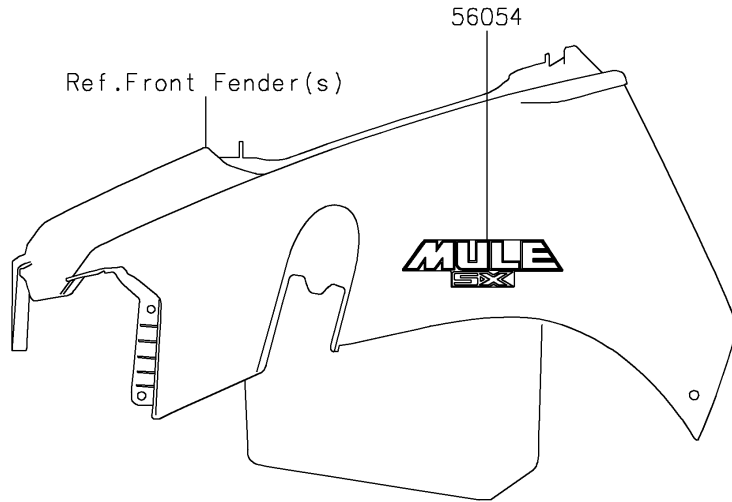

2021 MULE SX™ PARTS DIAGRAM

Decals

F2861

2021 MULE SX™ PARTS LIST

Decals

ITEM NAME	PART NUMBER	QUANTITY
MARK,KAWASAKI (Ref # 56052)	56052-1809	3
MARK,FR FENDER,MULE SX (Ref # 56054)	56054-2063	2