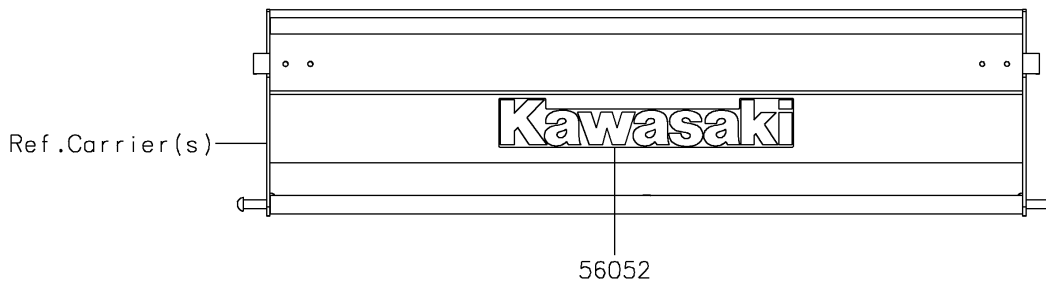

2021 MULE SX™ PARTS DIAGRAM

Decals

F2861

2021 MULE SX™ PARTS LIST

Decals

ITEM NAME	PART NUMBER	QUANTITY
MARK,KAWASAKI (Ref # 56052)	56052-1809	3
MARK,FR FENDER,MULE SX (Ref # 56054)	56054-2063	2