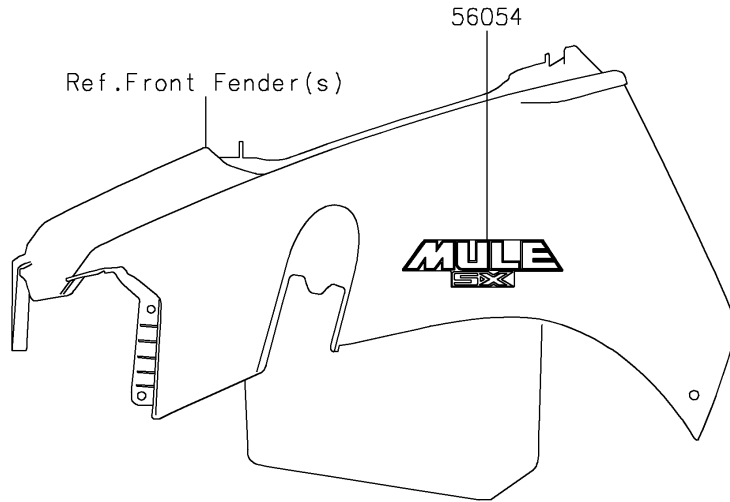

2022 MULE SX™ PARTS DIAGRAM

Decals

F2861

2022 MULE SX™ PARTS LIST

Decals

ITEM NAME	PART NUMBER	QUANTITY
MARK,KAWASAKI (Ref # 56052)	56052-1809	3
MARK,FR FENDER,MULE SX (Ref # 56054)	56054-2063	2