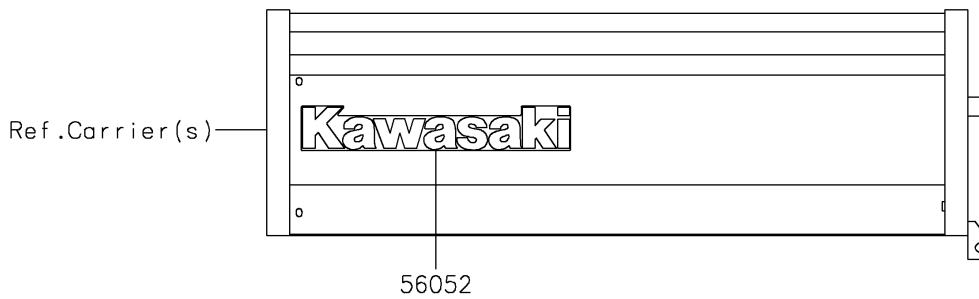

2022 MULE SX™ PARTS DIAGRAM

Decals

F2861

2022 MULE SX™ PARTS LIST

Decals

ITEM NAME	PART NUMBER	QUANTITY
MARK,KAWASAKI (Ref # 56052)	56052-1809	3
MARK,FR FENDER,MULE SX (Ref # 56054)	56054-2063	2