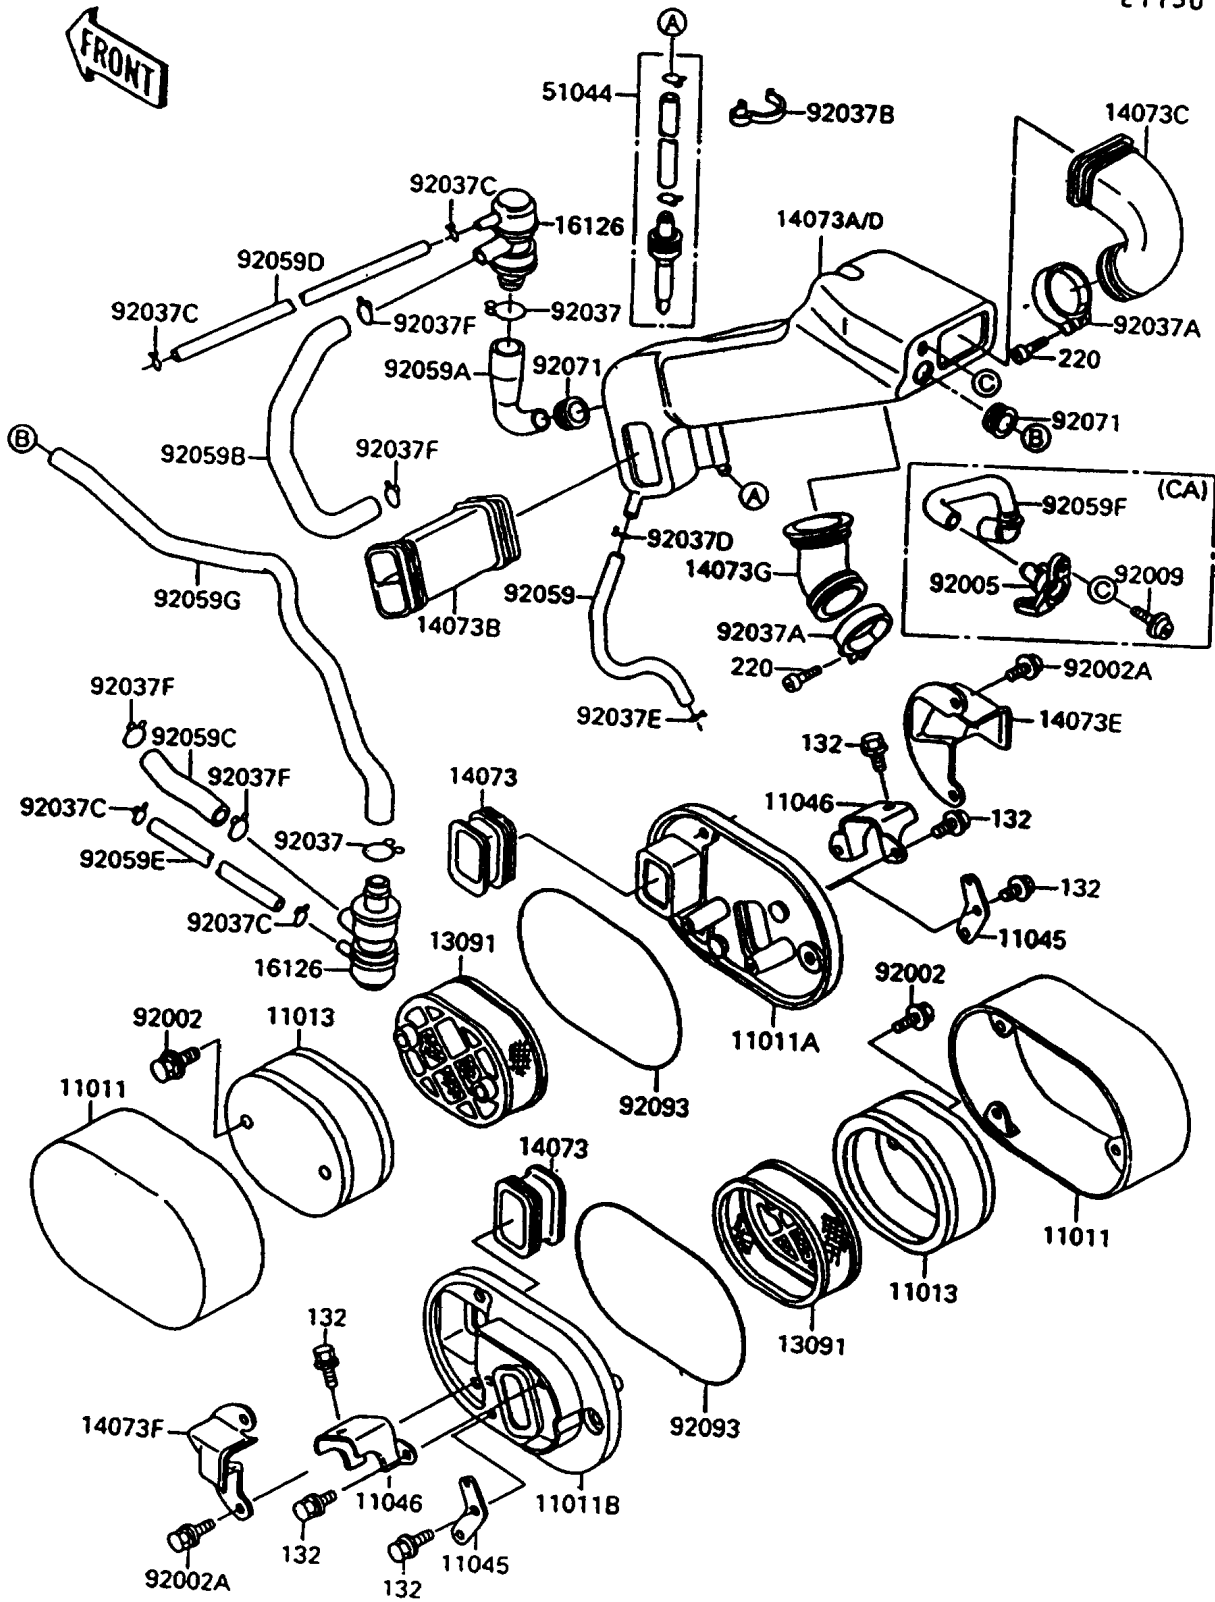

# 1996 Vulcan 1500 L PARTS LIST

## Air Cleaner

ITEM NAME	PART NUMBER	QUANTITY
CASE-AIR FILTER,OUTSIDE (Ref # 11011)	11011-1248	2
CASE-AIR FILTER,LH,INSIDE (Ref # 11011A)	11011-1289	1
CASE-AIR FILTER,RH,INSIDE (Ref # 11011B)	11011-1290	1
ELEMENT-AIR FILTER (Ref # 11013)	11013-1249	2
BRACKET,AIR FILTER,LWR (Ref # 11045)	11045-1434	2
BRACKET,AIR FILTER,UPP (Ref # 11046)	11046-1035	2
HOLDER,ELEMENT (Ref # 13091)	13091-1345	2
DUCT,INLET (Ref # 14073)	14073-1296	2
DUCT,AIR FILTER (Ref # 14073B)	14073-1298	2
DUCT,FR,CARBURETOR (Ref # 14073C)	14073-1299	1
DUCT,LH (Ref # 14073E)	14073-1316	1
DUCT,RH (Ref # 14073F)	14073-1317	1
DUCT,RR,CARBURETOR (Ref # 14073G)	14073-1326	1
VALVE,AIR SWITCH (Ref # 16126)	16126-1188	2
TUBE-ASSY (Ref # 51044)	51044-1089	1
BOLT,6X25 (Ref # 92002)	92002-1137	4
BOLT,6X16 (Ref # 92002A)	92002-1242	6
CLAMP,TUBE (Ref # 92037)	92037-1076	2
CLAMP,BOOT FITTING (Ref # 92037A)	92037-1112	2
CLAMP,HOSE (Ref # 92037B)	92037-1552	1
CLAMP (Ref # 92037C)	92037-1712	4
CLAMP,14MM (Ref # 92037D)	92037-1862	1
CLAMP,BREATHER TUBE (Ref # 92037E)	92037-192	1
CLAMP,TUBE (Ref # 92037F)	92037-213	4
TUBE,BREATHER (Ref # 92059)	92059-1777	1
TUBE,ASV-SURGE TANK (Ref # 92059A)	92059-1779	1
TUBE,VALVE-ASV (Ref # 92059B)	92059-1780	1
TUBE,ASV-CAP(R) (Ref # 92059C)	92059-1783	1
TUBE,4X9X420 (Ref # 92059D)	92059-1820	1

## Air Cleaner

ITEM NAME	PART NUMBER	QUANTITY
TUBE,4X9X650 (Ref # 92059E)	92059-1846	1
BOLT-FLANGED-SMALL,6X10 (Ref # 132)	132J0610	10
SCREW-PAN-CROS (Ref # 220)	220C0430	2
TUBE,AIR VALVE-AIR FILTER (Ref # 92059G)	92059-1873	1
GROMMET,AIR FILTER (Ref # 92071)	92071-1028	2
SEAL,AIR FILTER (Ref # 92093)	92093-1236	2
DUCT,SURGE TANK (Ref # 14073A)	14073-1297	1
DUCT,SURGE TANK (Ref # 14073D)	14073-1306	1
FITTING (Ref # 92005)	92005-1163	1
SCREW,6X14 (Ref # 92009)	92009-1272	2
TUBE,AIR FILTER (Ref # 92059F)	92059-1859	1