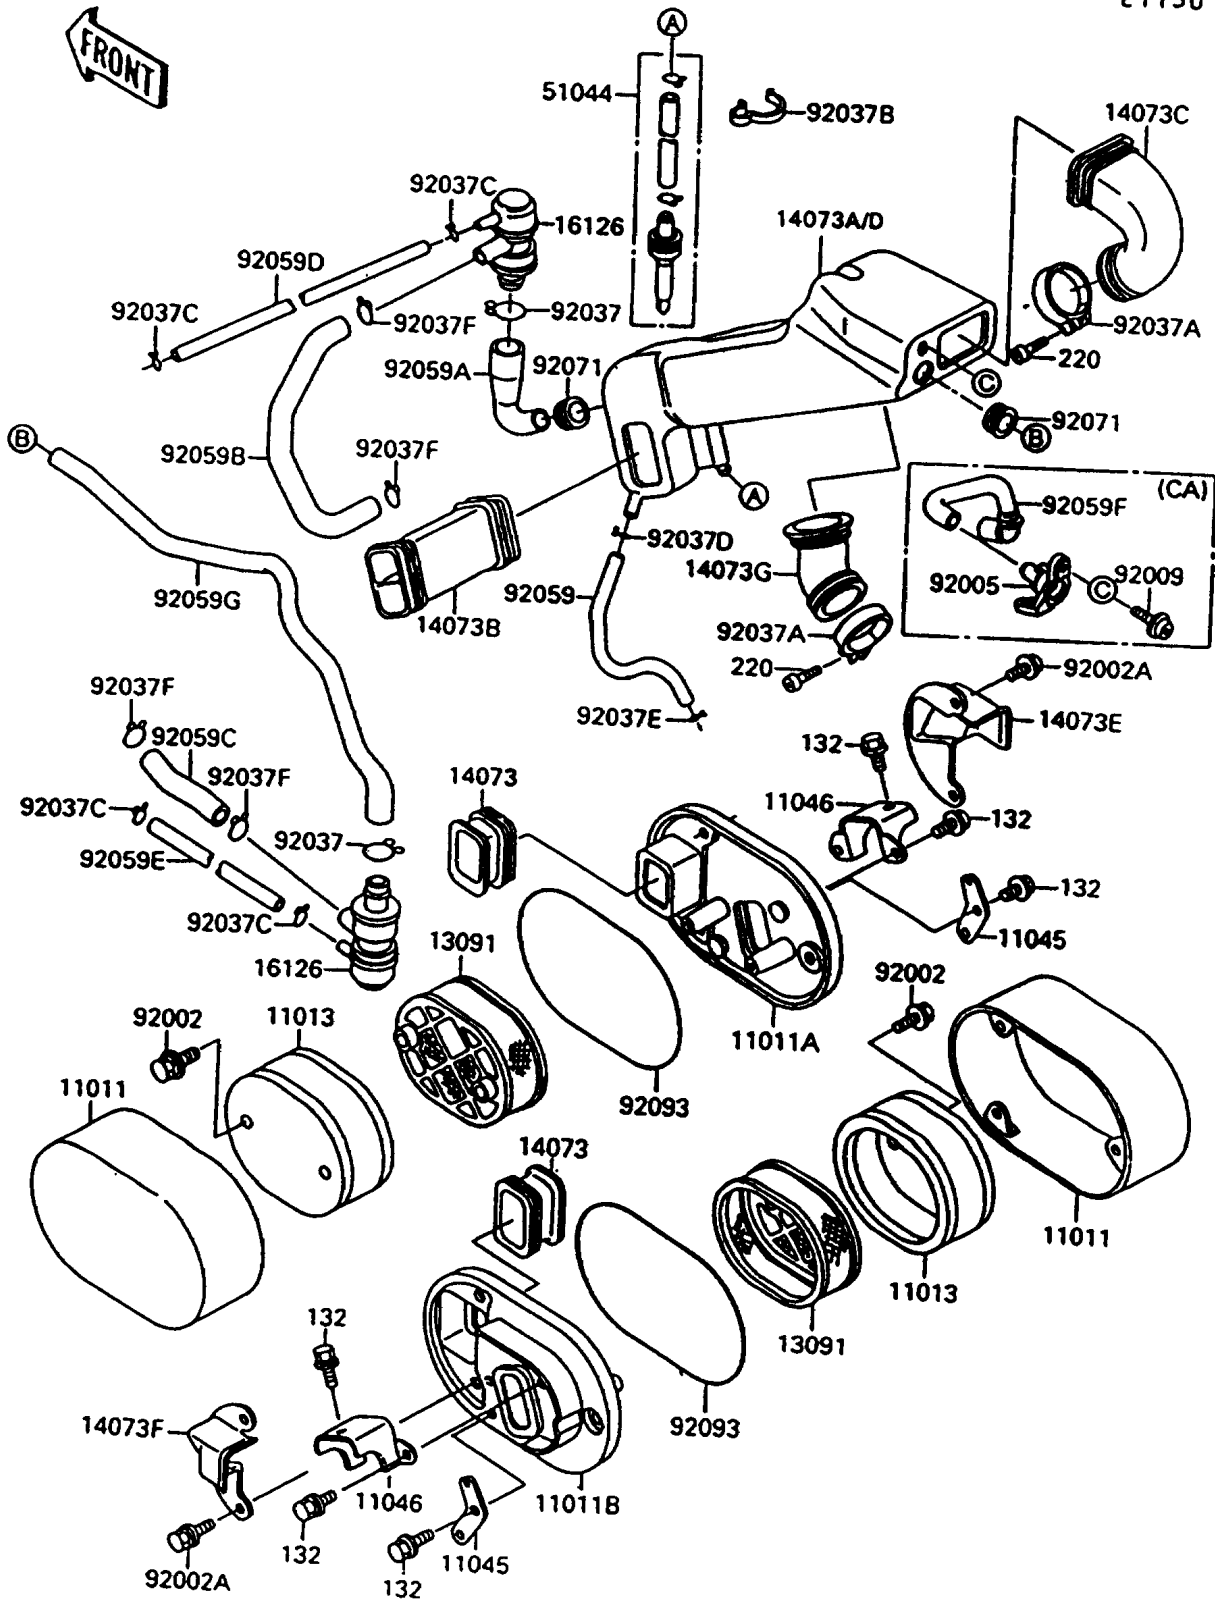

# 1997 Vulcan 1500 L PARTS LIST

## Air Cleaner

ITEM NAME	PART NUMBER	QUANTITY
CASE-AIR FILTER,OUTSIDE (Ref # 11011)	11011-1248	2
CASE-AIR FILTER,LH,INSIDE (Ref # 11011A)	11011-1289	1
CASE-AIR FILTER,RH,INSIDE (Ref # 11011B)	11011-1290	1
ELEMENT-AIR FILTER (Ref # 11013)	11013-1249	2
BRACKET,AIR FILTER,LWR (Ref # 11045)	11045-1434	2
BRACKET,AIR FILTER,UPP (Ref # 11046)	11046-1035	2
HOLDER,ELEMENT (Ref # 13091)	13091-1345	2
DUCT,INLET (Ref # 14073)	14073-1296	2
DUCT,AIR FILTER (Ref # 14073B)	14073-1298	2
DUCT,FR,CARBURETOR (Ref # 14073C)	14073-1299	1
DUCT,LH (Ref # 14073E)	14073-1316	1
DUCT,RH (Ref # 14073F)	14073-1317	1
DUCT,RR,CARBURETOR (Ref # 14073G)	14073-1326	1
VALVE,AIR SWITCH (Ref # 16126)	16126-1188	2
TUBE-ASSY (Ref # 51044)	51044-1089	1
BOLT,6X25 (Ref # 92002)	92002-1137	4
BOLT,6X16 (Ref # 92002A)	92002-1242	6
CLAMP,TUBE (Ref # 92037)	92037-1076	2
CLAMP,BOOT FITTING (Ref # 92037A)	92037-1112	2
CLAMP,HOSE (Ref # 92037B)	92037-1552	1
CLAMP (Ref # 92037C)	92037-1712	4
CLAMP,14MM (Ref # 92037D)	92037-1862	1
CLAMP,BREATHER TUBE (Ref # 92037E)	92037-192	1
CLAMP,TUBE (Ref # 92037F)	92037-213	4
TUBE,BREATHER (Ref # 92059)	92059-1777	1
TUBE,ASV-SURGE TANK (Ref # 92059A)	92059-1779	1
TUBE,VALVE-ASV (Ref # 92059B)	92059-1780	1
TUBE,ASV-CAP(R) (Ref # 92059C)	92059-1783	1
TUBE,4X9X420 (Ref # 92059D)	92059-1820	1

## Air Cleaner

ITEM NAME	PART NUMBER	QUANTITY
TUBE,4X9X650 (Ref # 92059E)	92059-1846	1
BOLT-FLANGED-SMALL,6X10 (Ref # 132)	132J0610	10
SCREW-PAN-CROS (Ref # 220)	220C0430	2
TUBE,AIR VALVE-AIR FILTER (Ref # 92059G)	92059-1873	1
GROMMET,AIR FILTER (Ref # 92071)	92071-1028	2
SEAL,AIR FILTER (Ref # 92093)	92093-1236	2
DUCT,SURGE TANK (Ref # 14073A)	14073-1297	1
DUCT,SURGE TANK (Ref # 14073D)	14073-1306	1
FITTING (Ref # 92005)	92005-1163	1
SCREW,6X14 (Ref # 92009)	92009-1272	2
TUBE,AIR FILTER (Ref # 92059F)	92059-1859	1