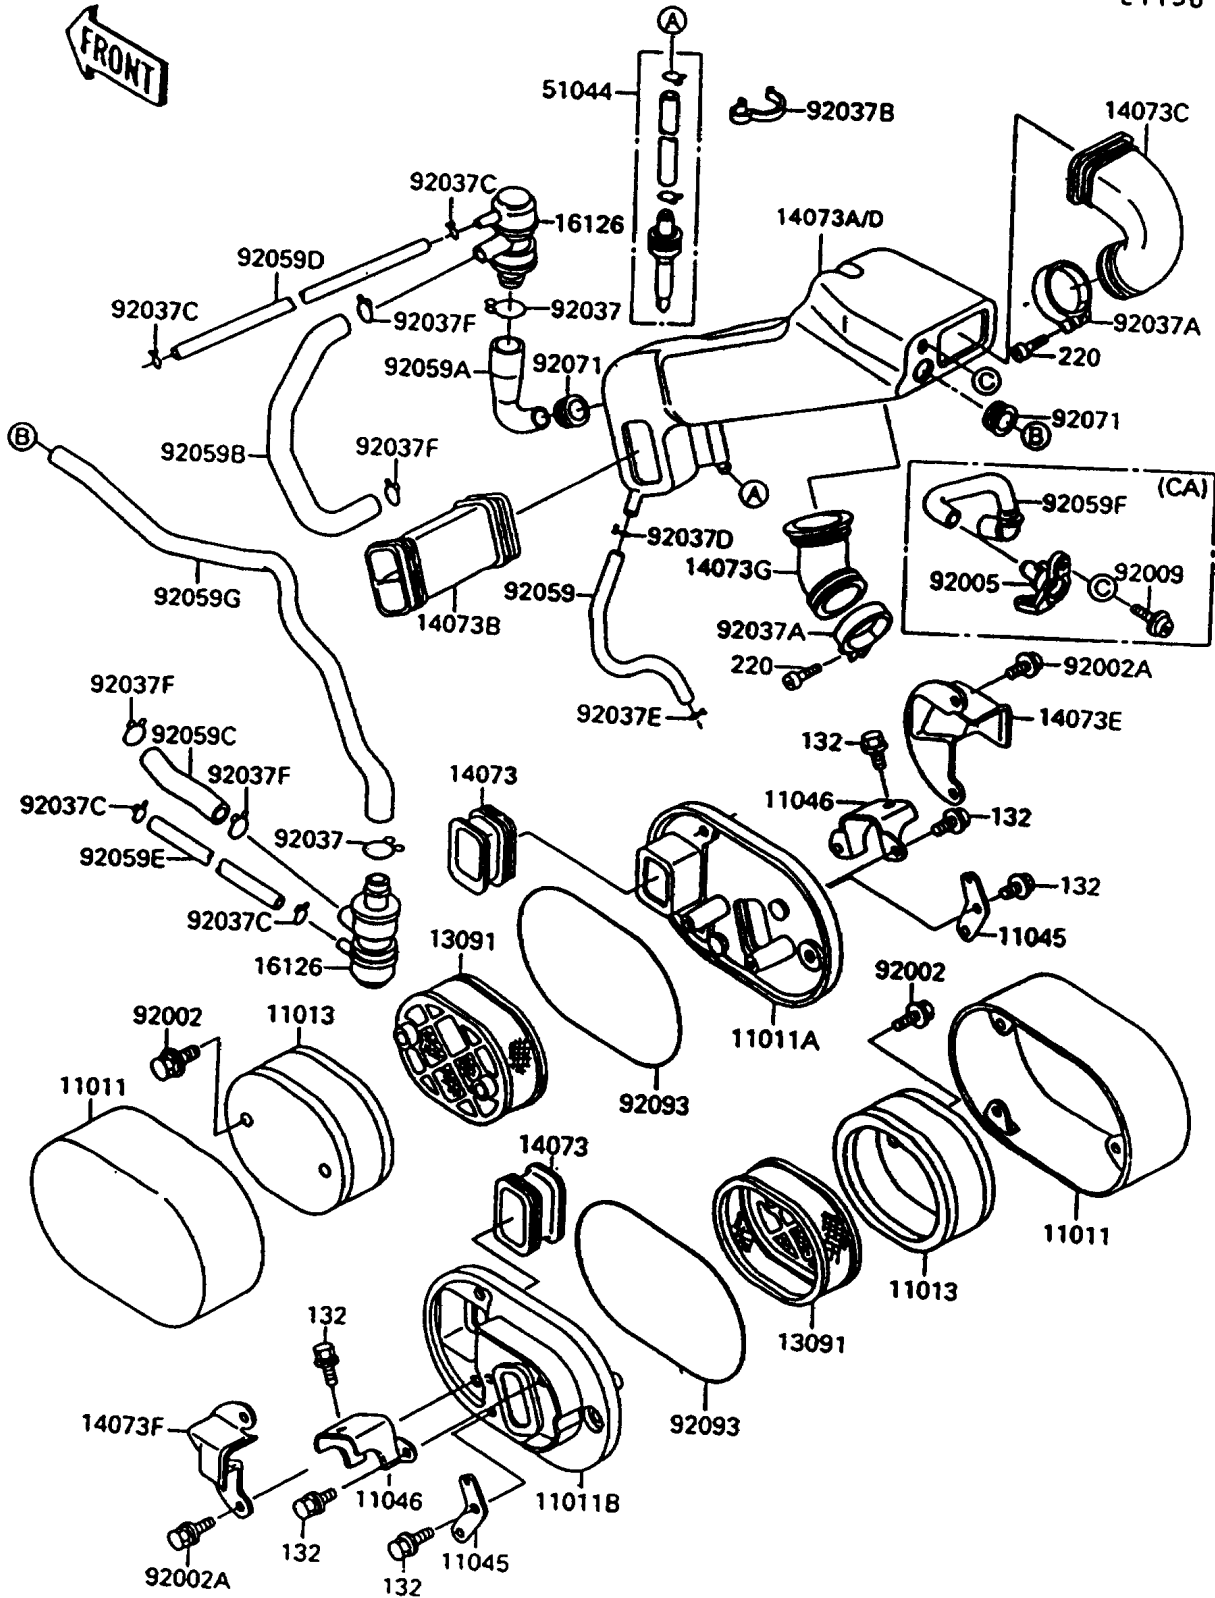

1997 Vulcan 1500 L PARTS DIAGRAM

Air Cleaner

E7130

1997 Vulcan 1500 L PARTS LIST

Air Cleaner

ITEM NAME	PART NUMBER	QUANTITY
CASE-AIR FILTER,OUTSIDE (Ref # 11011)	11011-1248	2
CASE-AIR FILTER,LH,INSIDE (Ref # 11011A)	11011-1289	1
CASE-AIR FILTER,RH,INSIDE (Ref # 11011B)	11011-1290	1
ELEMENT-AIR FILTER (Ref # 11013)	11013-1249	2
BRACKET,AIR FILTER,LWR (Ref # 11045)	11045-1434	2
BRACKET,AIR FILTER,UPP (Ref # 11046)	11046-1035	2
HOLDER,ELEMENT (Ref # 13091)	13091-1345	2
DUCT,INLET (Ref # 14073)	14073-1296	2
DUCT,AIR FILTER (Ref # 14073B)	14073-1298	2
DUCT,FR,CARBURETOR (Ref # 14073C)	14073-1299	1
DUCT,LH (Ref # 14073E)	14073-1316	1
DUCT,RH (Ref # 14073F)	14073-1317	1
DUCT,RR,CARBURETOR (Ref # 14073G)	14073-1326	1
VALVE,AIR SWITCH (Ref # 16126)	16126-1188	2
TUBE-ASSY (Ref # 51044)	51044-1089	1
BOLT,6X25 (Ref # 92002)	92002-1137	4
BOLT,6X16 (Ref # 92002A)	92002-1242	6
CLAMP,TUBE (Ref # 92037)	92037-1076	2
CLAMP,BOOT FITTING (Ref # 92037A)	92037-1112	2
CLAMP,HOSE (Ref # 92037B)	92037-1552	1
CLAMP (Ref # 92037C)	92037-1712	4
CLAMP,14MM (Ref # 92037D)	92037-1862	1
CLAMP,BREATHER TUBE (Ref # 92037E)	92037-192	1
CLAMP,TUBE (Ref # 92037F)	92037-213	4
TUBE,BREATHER (Ref # 92059)	92059-1777	1
TUBE,ASV-SURGE TANK (Ref # 92059A)	92059-1779	1
TUBE,VALVE-ASV (Ref # 92059B)	92059-1780	1
TUBE,ASV-CAP(R) (Ref # 92059C)	92059-1783	1
TUBE,4X9X420 (Ref # 92059D)	92059-1820	1

1997 Vulcan 1500 L PARTS LIST

Air Cleaner

ITEM NAME	PART NUMBER	QUANTITY
TUBE,4X9X650 (Ref # 92059E)	92059-1846	1
BOLT-FLANGED-SMALL,6X10 (Ref # 132)	132J0610	10
SCREW-PAN-CROS (Ref # 220)	220C0430	2
TUBE,AIR VALVE-AIR FILTER (Ref # 92059G)	92059-1873	1
GROMMET,AIR FILTER (Ref # 92071)	92071-1028	2
SEAL,AIR FILTER (Ref # 92093)	92093-1236	2
DUCT,SURGE TANK (Ref # 14073A)	14073-1297	1
DUCT,SURGE TANK (Ref # 14073D)	14073-1306	1
FITTING (Ref # 92005)	92005-1163	1
SCREW,6X14 (Ref # 92009)	92009-1272	2
TUBE,AIR FILTER (Ref # 92059F)	92059-1859	1