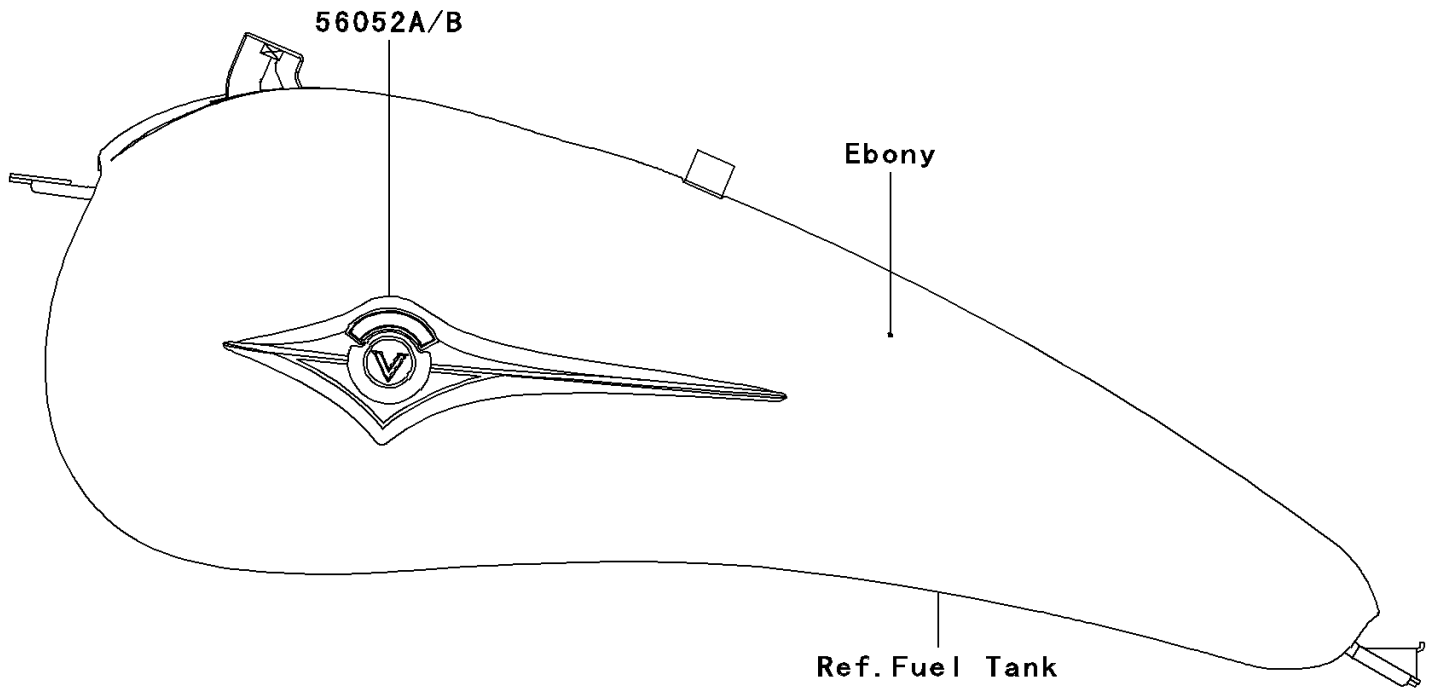

2006 Vulcan 1600 Classic PARTS DIAGRAM

Decals(Ebony)(A6F)

F2861

2006 Vulcan 1600 Classic PARTS LIST

Decals(Ebony)(A6F)

ITEM NAME	PART NUMBER	QUANTITY
MARK,SIDE COVER,KAWASAKI (Ref # 56052)	56052-1533	2
MARK,FUEL TANK,LH (Ref # 56052A)	56052-1883	1
MARK,FUEL TANK,RH (Ref # 56052B)	56052-1884	1