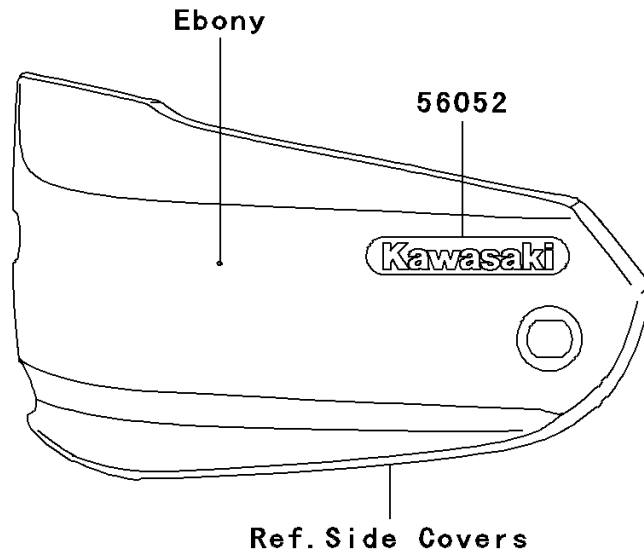

2006 Vulcan 1600 Classic PARTS DIAGRAM

Decals(Ebony)(A6F)

F2861

2006 Vulcan 1600 Classic PARTS LIST

Decals(Ebony)(A6F)

ITEM NAME	PART NUMBER	QUANTITY
MARK,SIDE COVER,KAWASAKI (Ref # 56052)	56052-1533	2
MARK,FUEL TANK,LH (Ref # 56052A)	56052-1883	1
MARK,FUEL TANK,RH (Ref # 56052B)	56052-1884	1