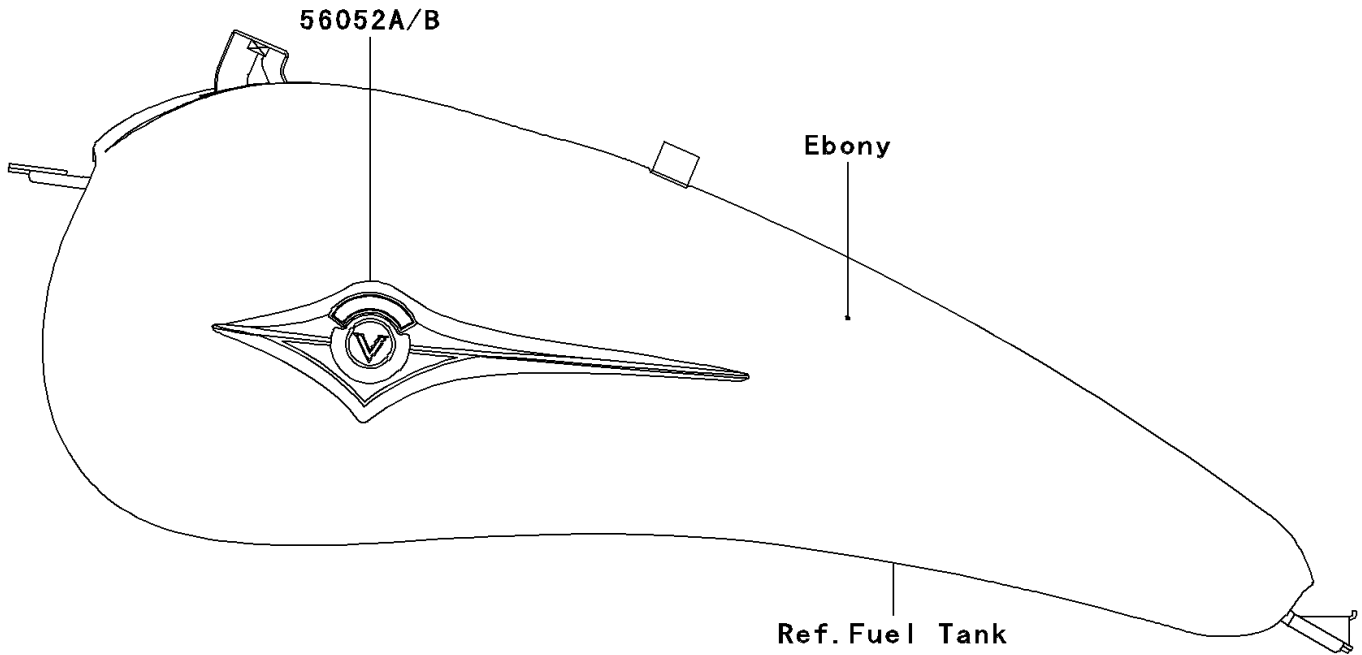

2007 Vulcan 1600 Classic PARTS DIAGRAM

Decals(Ebony)(A7F)(CA,US)

F2861A

2007 Vulcan 1600 Classic PARTS LIST

Decals(Ebony)(A7F)(CA,US)

ITEM NAME	PART NUMBER	QUANTITY
MARK,SIDE COVER,RH,KAWASAKI (Ref # 56052)	56052-0812	1
MARK,FUEL TANK,LH (Ref # 56052A)	56052-1883	1
MARK,FUEL TANK,RH (Ref # 56052B)	56052-1884	1