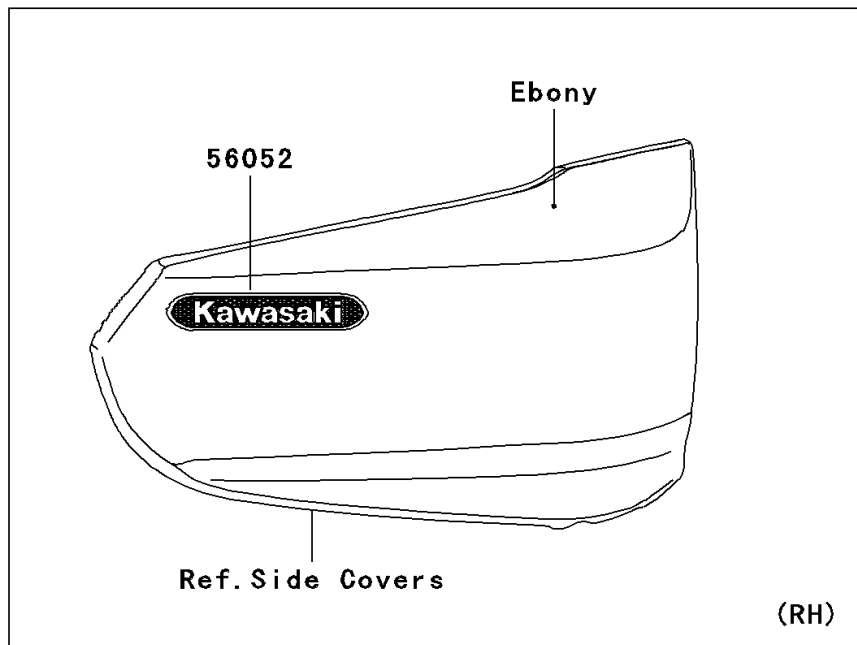

2007 Vulcan 1600 Classic PARTS DIAGRAM

Decals(Ebony)(A7F)(CA,US)

F2861A

2007 Vulcan 1600 Classic PARTS LIST

Decals(Ebony)(A7F)(CA,US)

ITEM NAME	PART NUMBER	QUANTITY
MARK,SIDE COVER,RH,KAWASAKI (Ref # 56052)	56052-0812	1
MARK,FUEL TANK,LH (Ref # 56052A)	56052-1883	1
MARK,FUEL TANK,RH (Ref # 56052B)	56052-1884	1