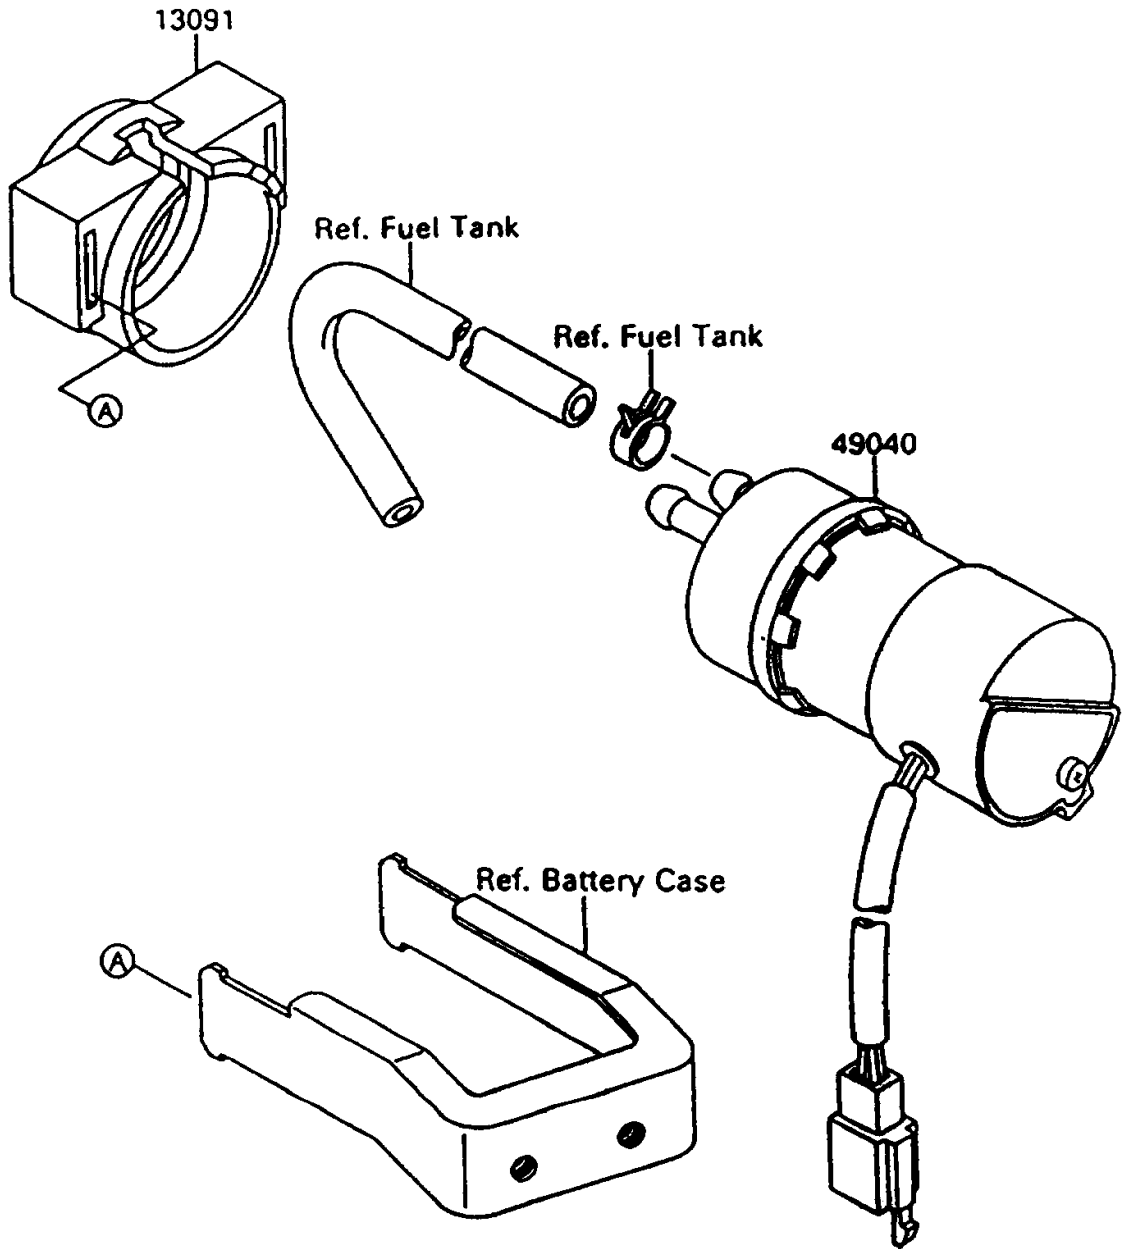

1996 Vulcan 1500 L PARTS DIAGRAM

Fuel Pump

E1520

1996 Vulcan 1500 L PARTS LIST

Fuel Pump

ITEM NAME	PART NUMBER	QUANTITY
HOLDER (Ref # 13091)	13091-1512	1
PUMP-FUEL (Ref # 49040)	49040-1063	1