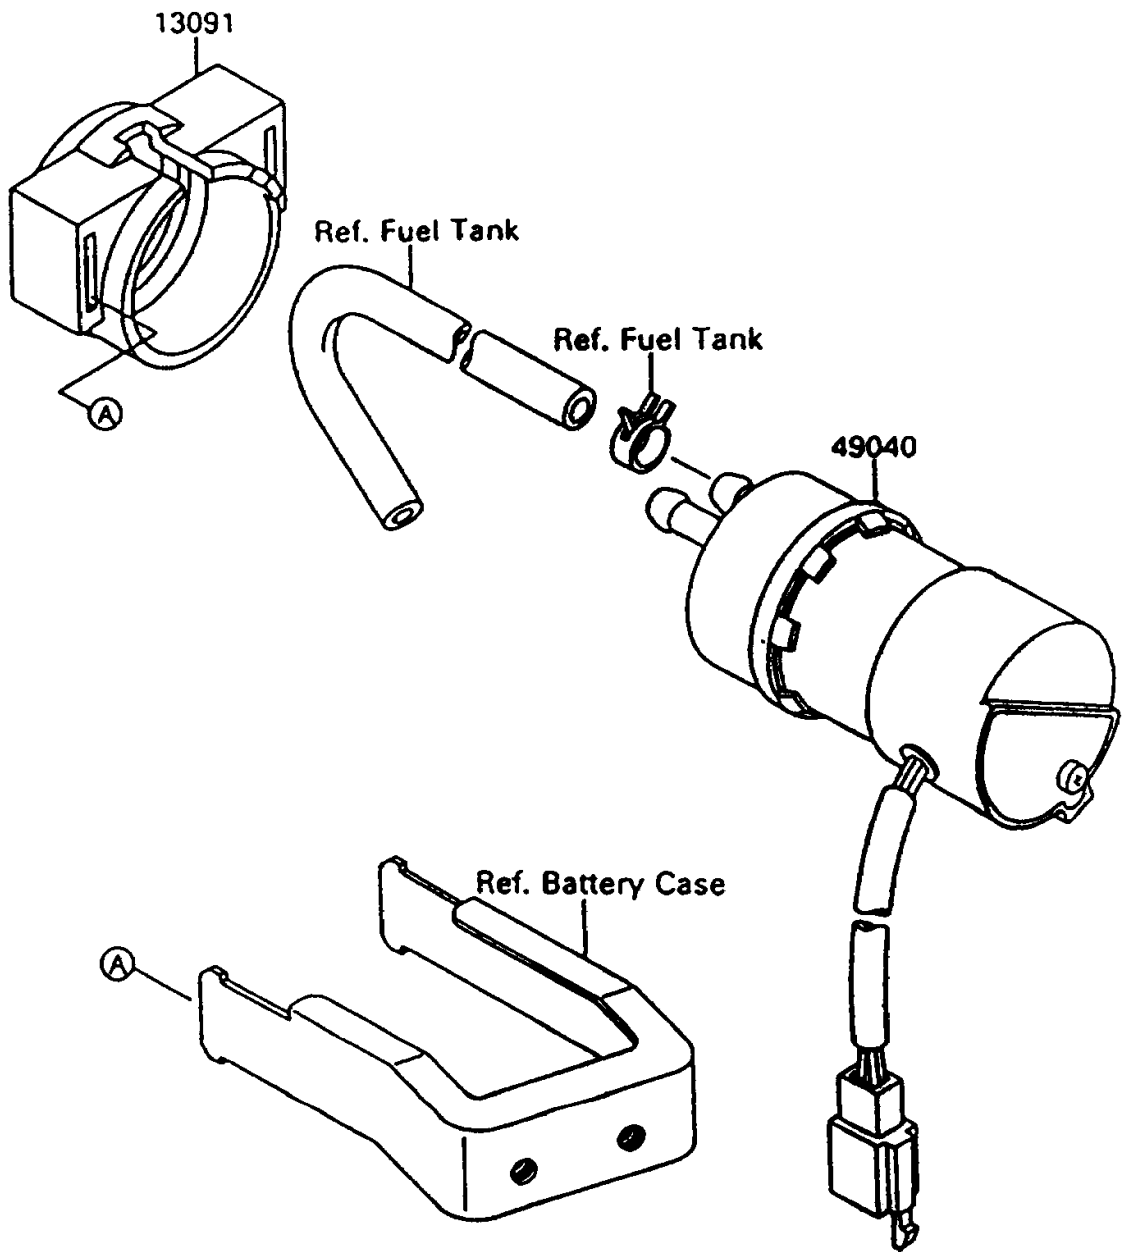

1997 Vulcan 1500 L PARTS DIAGRAM

Fuel Pump

E1520

1997 Vulcan 1500 L PARTS LIST

Fuel Pump

ITEM NAME	PART NUMBER	QUANTITY
HOLDER (Ref # 13091)	13091-1512	1
PUMP-FUEL (Ref # 49040)	49040-1063	1