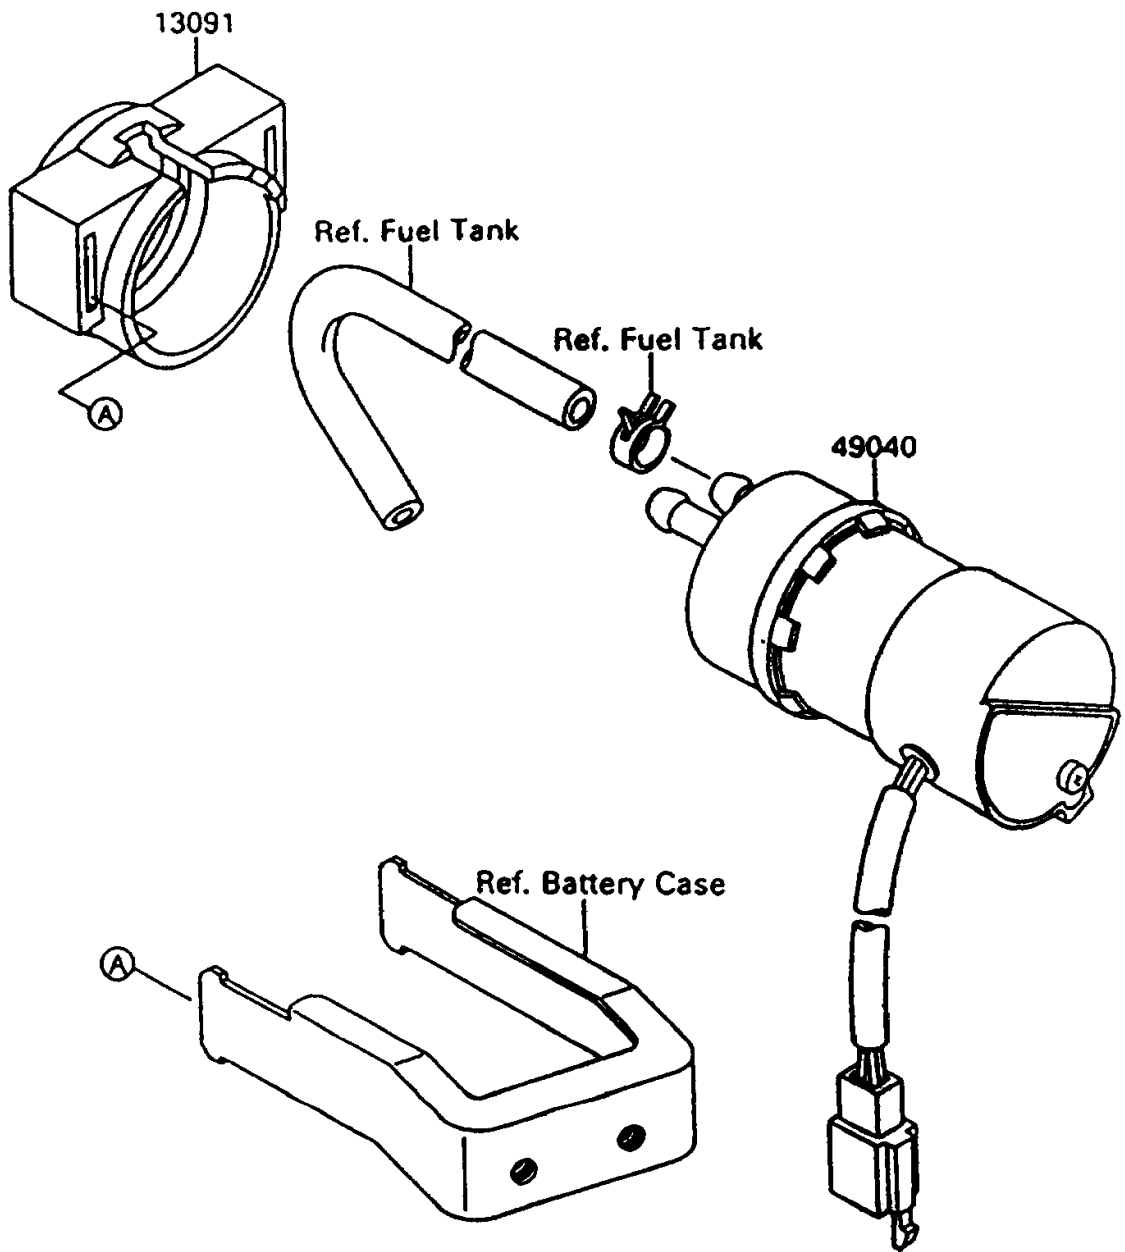

# 1997 Vulcan 1500 L PARTS DIAGRAM

Fuel Pump

E1520

# 1997 Vulcan 1500 L PARTS LIST

## Fuel Pump

ITEM NAME	PART NUMBER	QUANTITY
HOLDER (Ref # 13091)	13091-1512	1
PUMP-FUEL (Ref # 49040)	49040-1063	1