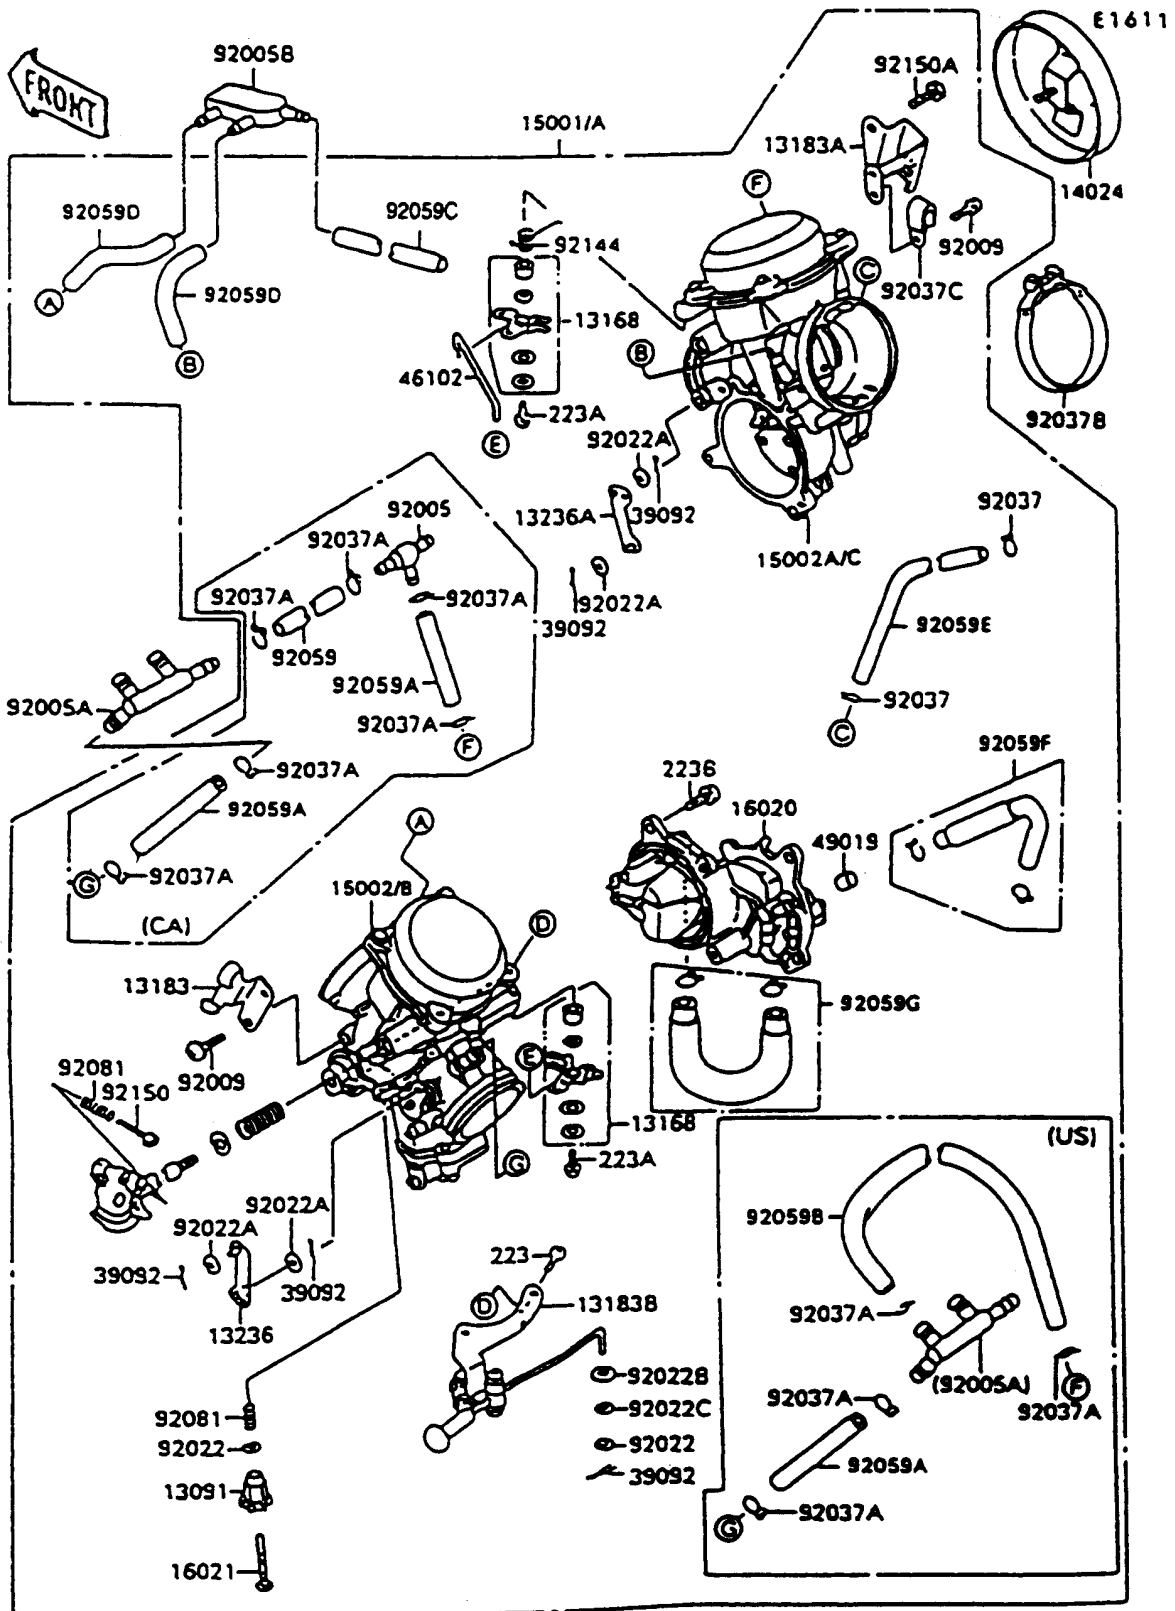

1996 Vulcan 1500 L PARTS DIAGRAM

Carburetor