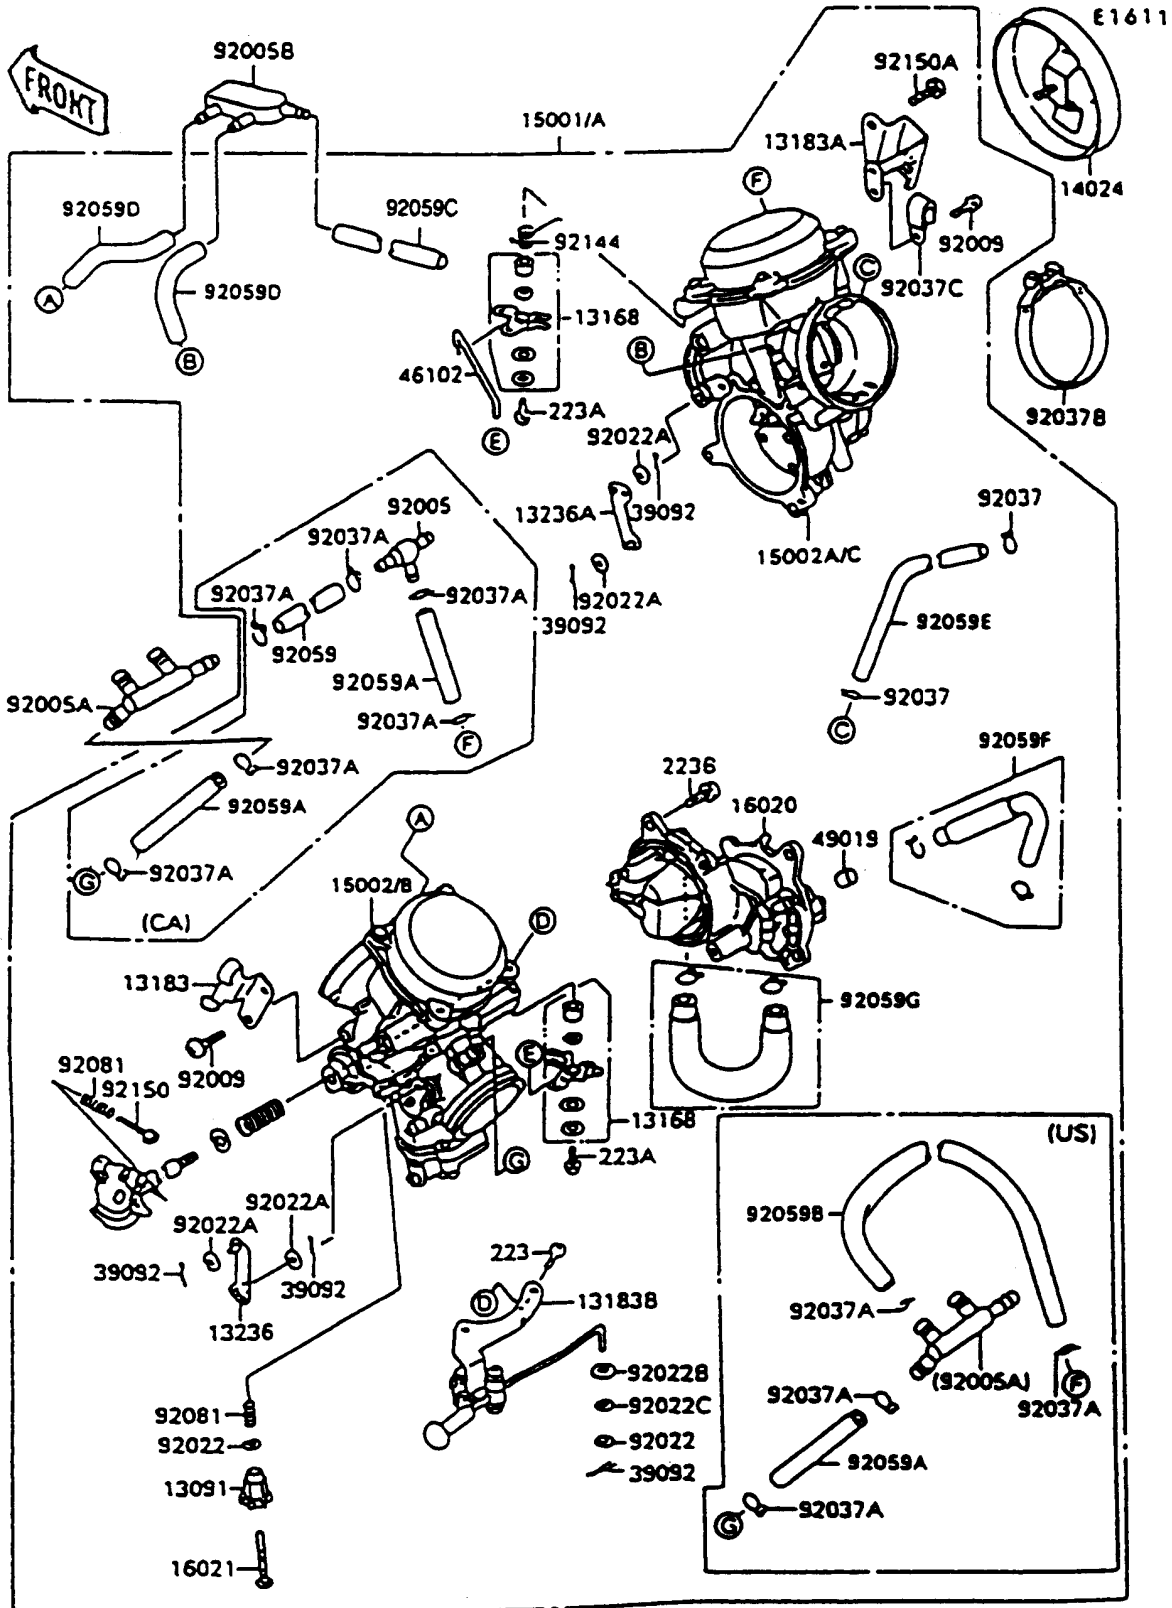

1997 Vulcan 1500 L PARTS DIAGRAM

Carburetor