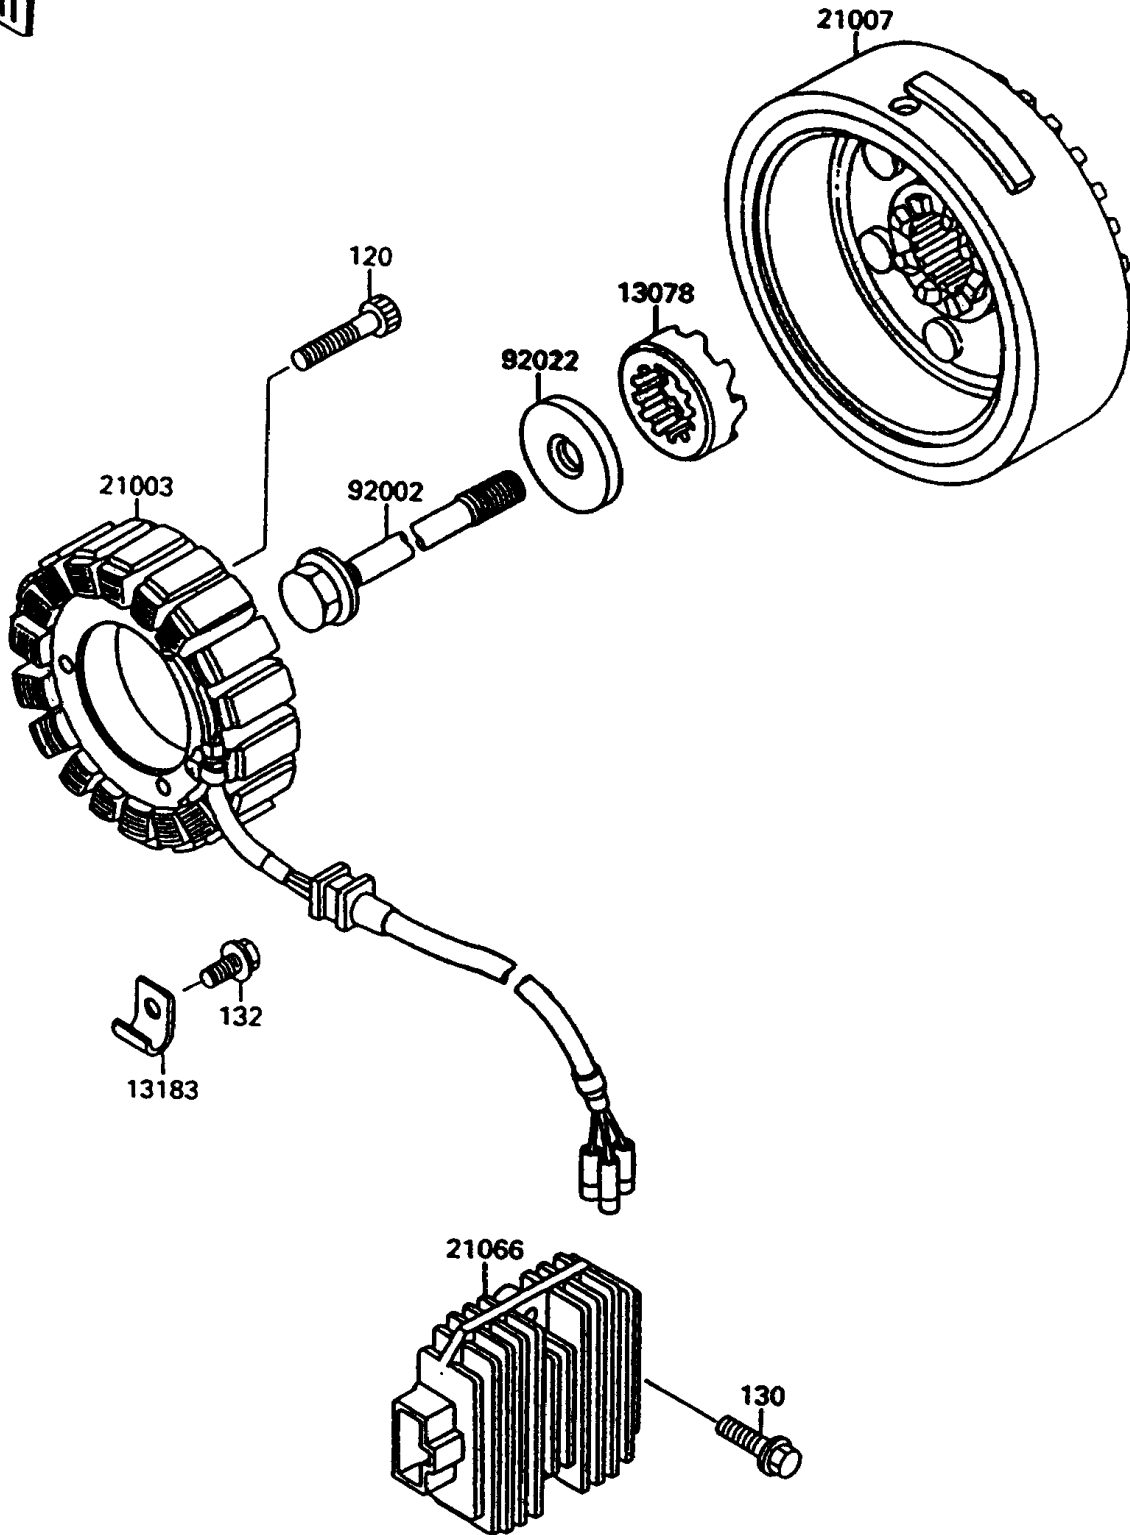

# 1996 Vulcan 1500 L PARTS DIAGRAM

Generator

E1810

# 1996 Vulcan 1500 L PARTS LIST

## Generator

ITEM NAME	PART NUMBER	QUANTITY
BOLT-SOCKET,6X35 (Ref # 120)	120P0635	3
BOLT-FLANGED,6X20 (Ref # 130)	130B0620	2
BOLT-FLANGED-SMALL (Ref # 132)	132E0610	1
RATCHET (Ref # 13078)	13078-1056	1
PLATE (Ref # 13183)	13183-1072	1
STATOR (Ref # 21003)	21003-1164	1
ROTOR (Ref # 21007)	21007-1154	1
REGULATOR-VOLTAGE (Ref # 21066)	21066-1089	1
BOLT,GENERATOR,12X112 (Ref # 92002)	92002-1901	1
WASHER,GENERATOR (Ref # 92022)	92022-1904	1