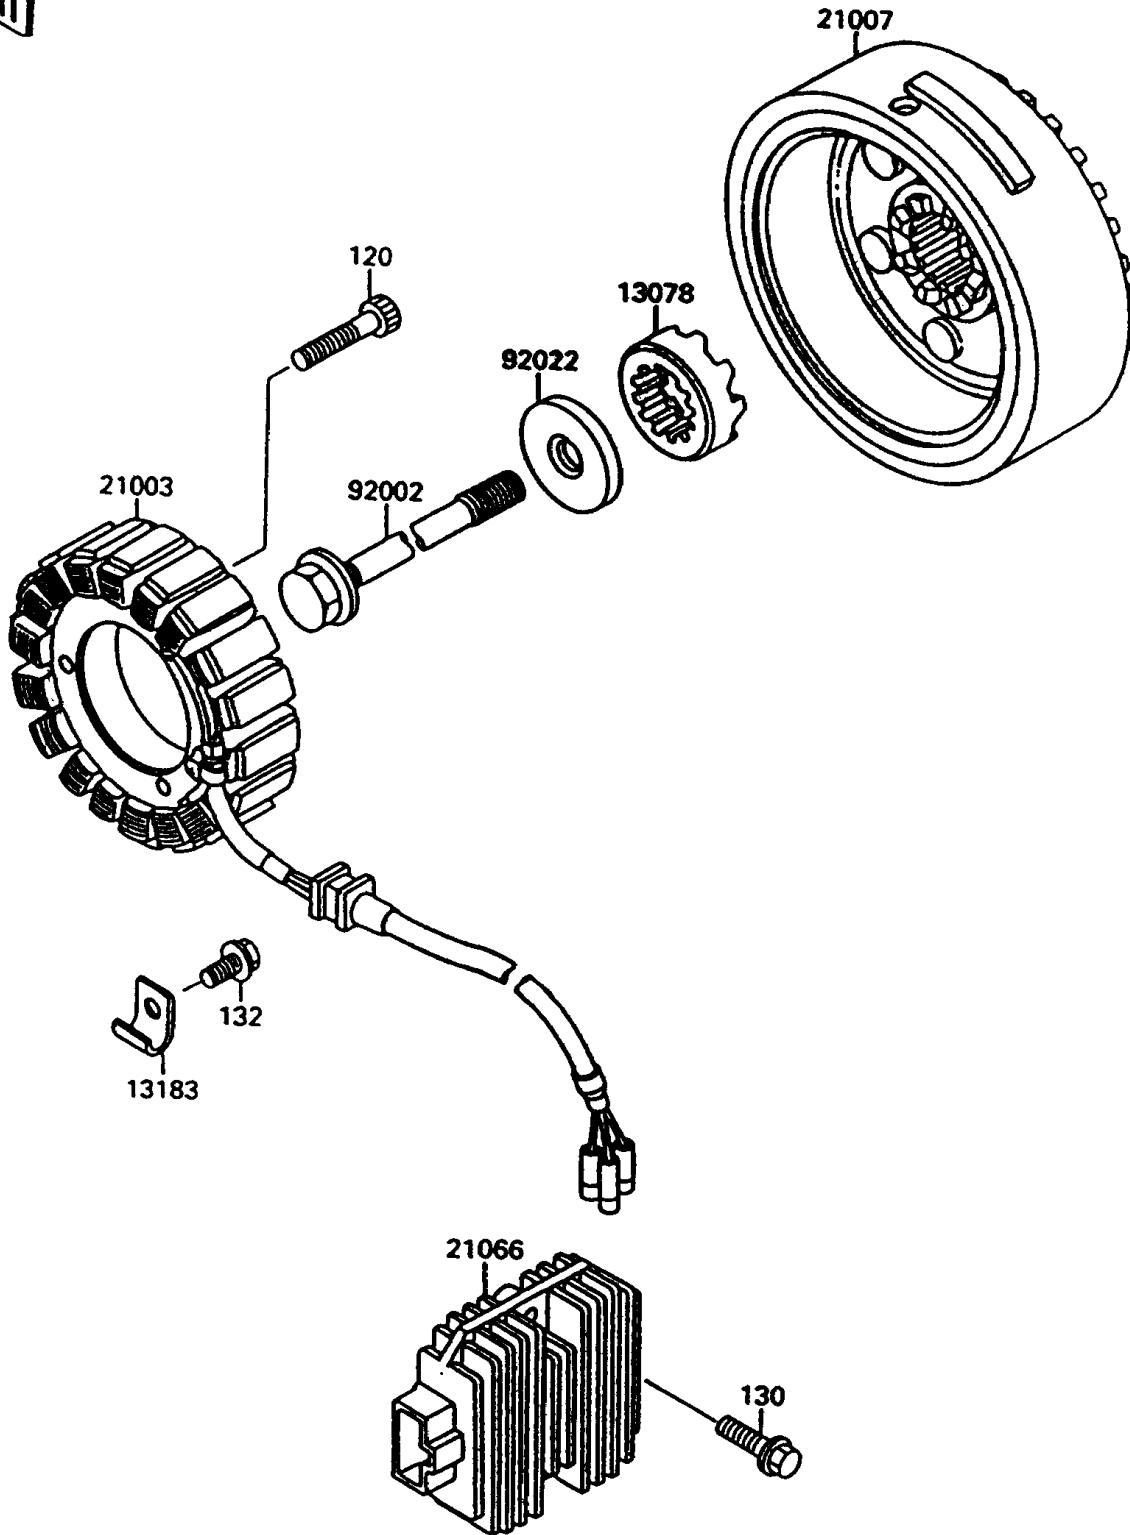

1997 Vulcan 1500 L PARTS DIAGRAM

Generator

E1810

1997 Vulcan 1500 L PARTS LIST

Generator

ITEM NAME	PART NUMBER	QUANTITY
BOLT-SOCKET,6X35 (Ref # 120)	120P0635	3
BOLT-FLANGED,6X20 (Ref # 130)	130B0620	2
BOLT-FLANGED-SMALL (Ref # 132)	132E0610	1
RATCHET (Ref # 13078)	13078-1056	1
PLATE (Ref # 13183)	13183-1072	1
STATOR (Ref # 21003)	21003-1164	1
ROTOR (Ref # 21007)	21007-1154	1
REGULATOR-VOLTAGE (Ref # 21066)	21066-1089	1
BOLT,GENERATOR,12X112 (Ref # 92002)	92002-1901	1
WASHER,GENERATOR (Ref # 92022)	92022-1904	1