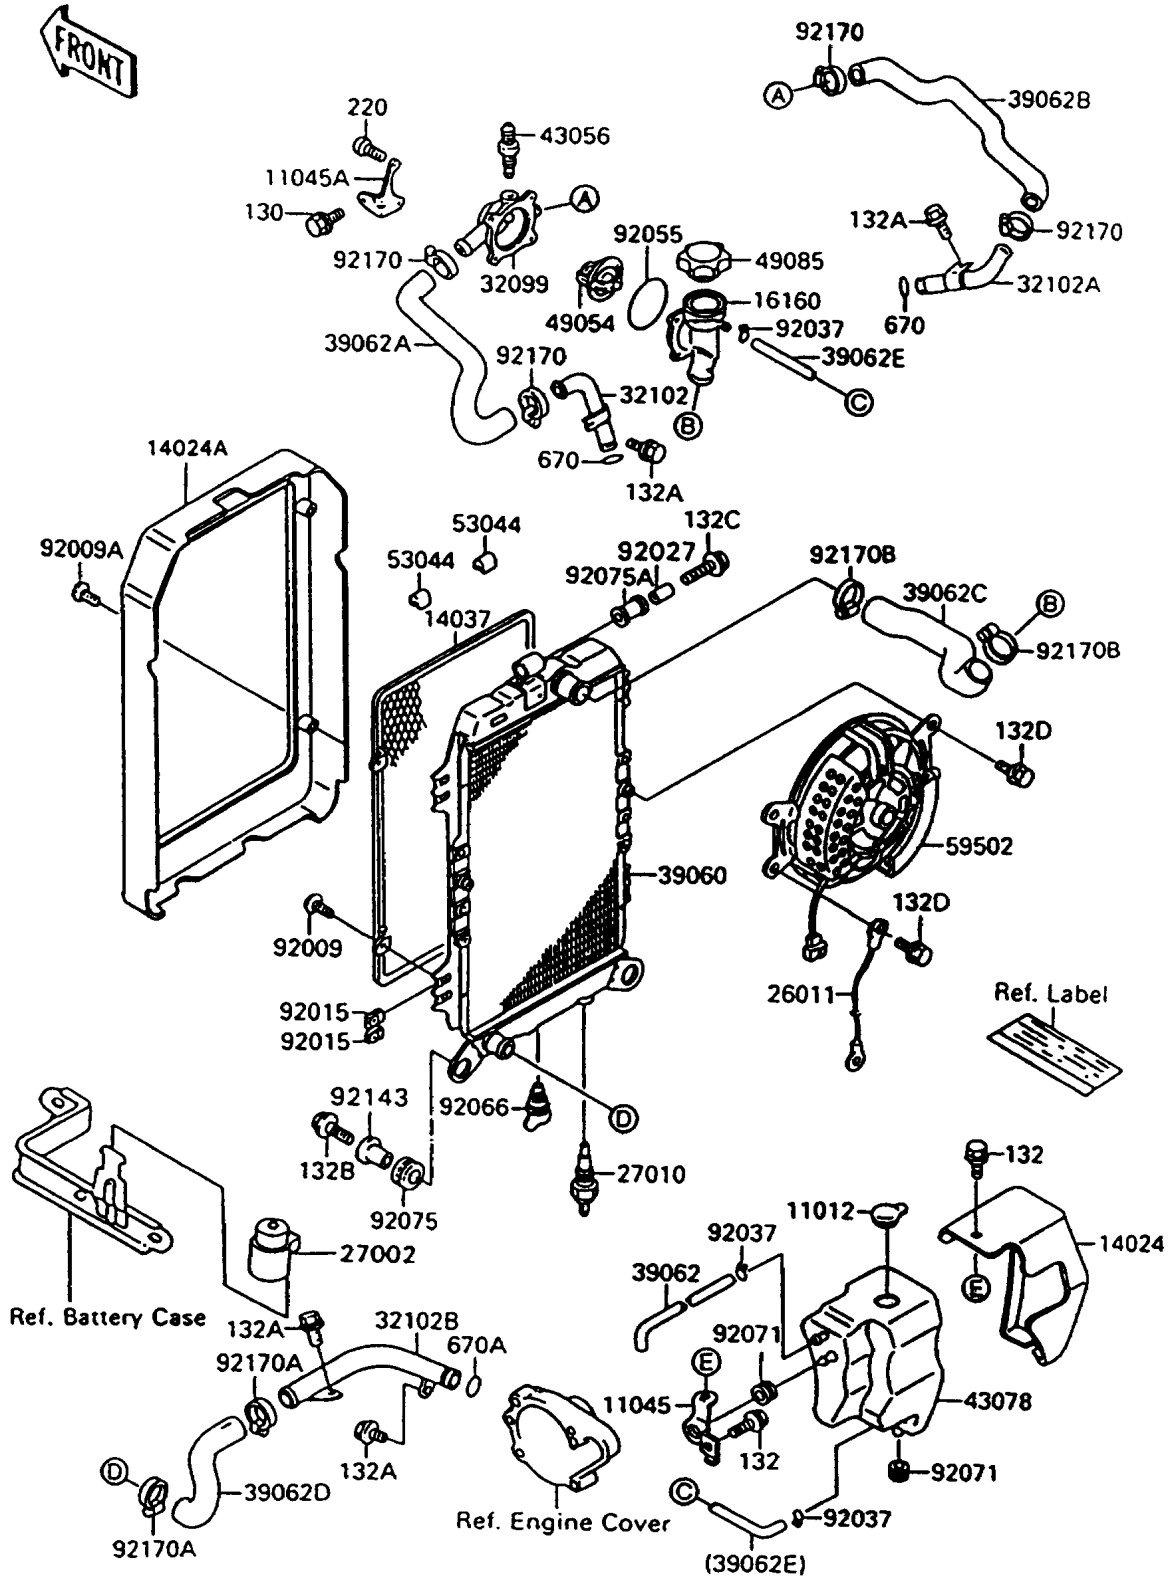

# 1996 Vulcan 1500 L PARTS DIAGRAM

Radiator

E3032

# 1996 Vulcan 1500 L PARTS LIST

## Radiator

ITEM NAME	PART NUMBER	QUANTITY
CAP (Ref # 11012)	11012-1585	1
BRACKET,RESERVOIR (Ref # 11045)	11045-1436	1
BRACKET,THERMOSTAT (Ref # 11045A)	11045-1437	1
COVER,RESERVOIR (Ref # 14024)	14024-1406	1
COVER,RADIATOR,EBONY (Ref # 14024A)	14024-1429-H8	1
SCREEN (Ref # 14037)	14037-1090	1
BODY,THERMOSTAT,UPP (Ref # 16160)	16160-1116	1
WIRE-LEAD (Ref # 26011)	26011-1412	1
RELAY-ASSY (Ref # 27002)	27002-1051	1
SWITCH,FAN (Ref # 27010)	27010-1167	1
CASE,THERMOSTAT (Ref # 32099)	32099-1093	1
PIPE,HEAD,FR (Ref # 32102)	32102-1413	1
PIPE,HEAD,RR (Ref # 32102A)	32102-1414	1
PIPE,PUMP COVER-HOSE (Ref # 32102B)	32102-1415	1
RADIATOR (Ref # 39060)	39060-1077	1
HOSE-COOLING (Ref # 39062)	39062-1125	1
HOSE-COOLING,HEAD,FR (Ref # 39062A)	39062-1227	1
HOSE-COOLING,HEAD,RR (Ref # 39062B)	39062-1228	1
HOSE-COOLING,THERMO-RADIATOR (Ref # 39062C)	39062-1229	1
HOSE-COOLING,RADIATOR-PUMP (Ref # 39062D)	39062-1252	1
HOSE-COOLING (Ref # 39062E)	39062-1255	1
BREATHER (Ref # 43056)	43056-003	1
RESERVOIR (Ref # 43078)	43078-1085	1
THERMOSTAT (Ref # 49054)	49054-1051	1
CAP-ASSY-PRESSURE (Ref # 49085)	49085-1067	1
TRIM (Ref # 53044)	53044-1199	4
FAN-ASSY (Ref # 59502)	59502-1071	1
SCREW,TAPPING,6X16 (Ref # 92009)	92009-1436	4
SCREW,TAPPING,6X30 (Ref # 92009A)	92009-1481	4