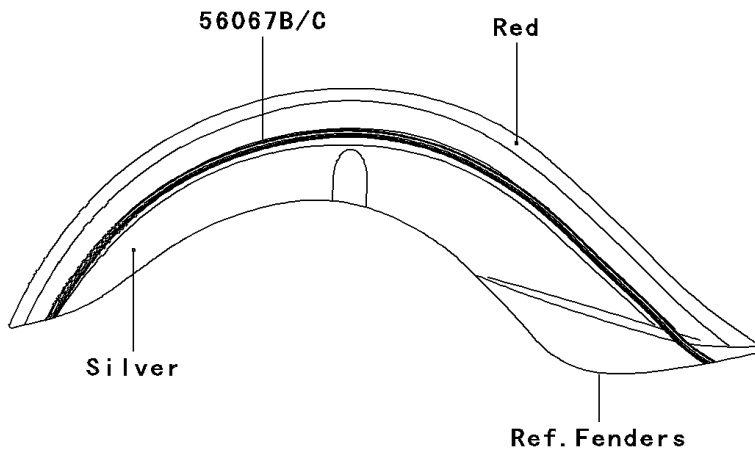

2007 Vulcan 1600 Classic PARTS DIAGRAM

Decals(Red/Silver)(A7F)(CN)

F2861B

2007 Vulcan 1600 Classic PARTS LIST

Decals(Red/Silver)(A7F)(CN)

| ITEM NAME | PART NUMBER | QUANTITY |
|-------------------------------------------|-------------|----------|
| MARK,SIDE COVER,RH,KAWASAKI (Ref # 56052) | 56052-0812 | 1 |
| MARK,FUEL TANK,LH (Ref # 56052A) | 56052-1883 | 1 |
| MARK,FUEL TANK,RH (Ref # 56052B) | 56052-1884 | 1 |
| PATTERN,FUEL TANK,LH (Ref # 56067) | 56067-1467 | 1 |
| PATTERN,FUEL TANK,RH (Ref # 56067A) | 56067-1468 | 1 |
| PATTERN,FR FENDER,LH (Ref # 56067B) | 56067-1469 | 1 |
| PATTERN,FR FENDER,RH (Ref # 56067C) | 56067-1470 | 1 |
| PATTERN,RR FENDER,LH (Ref # 56067D) | 56067-1471 | 1 |
| PATTERN,RR FENDER,RH (Ref # 56067E) | 56067-1472 | 1 |