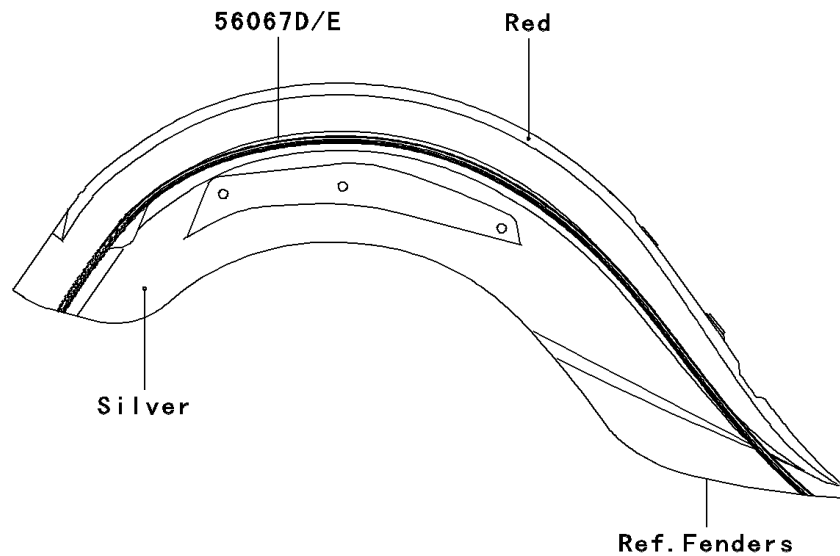

2007 Vulcan 1600 Classic PARTS DIAGRAM

Decals(Red/Silver)(A7F)(CN)

F2861B

2007 Vulcan 1600 Classic PARTS LIST

Decals(Red/Silver)(A7F)(CN)

| ITEM NAME | PART NUMBER | QUANTITY |
|-------------------------------------------|-------------|----------|
| MARK,SIDE COVER,RH,KAWASAKI (Ref # 56052) | 56052-0812 | 1 |
| MARK,FUEL TANK,LH (Ref # 56052A) | 56052-1883 | 1 |
| MARK,FUEL TANK,RH (Ref # 56052B) | 56052-1884 | 1 |
| PATTERN,FUEL TANK,LH (Ref # 56067) | 56067-1467 | 1 |
| PATTERN,FUEL TANK,RH (Ref # 56067A) | 56067-1468 | 1 |
| PATTERN,FR FENDER,LH (Ref # 56067B) | 56067-1469 | 1 |
| PATTERN,FR FENDER,RH (Ref # 56067C) | 56067-1470 | 1 |
| PATTERN,RR FENDER,LH (Ref # 56067D) | 56067-1471 | 1 |
| PATTERN,RR FENDER,RH (Ref # 56067E) | 56067-1472 | 1 |