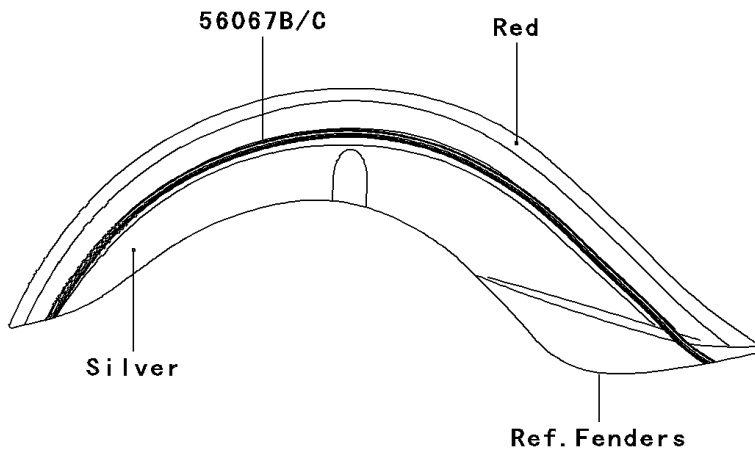

2007 Vulcan 1600 Classic PARTS DIAGRAM

Decals(Red/Silver)(A7F)(CN)

F2861B

2007 Vulcan 1600 Classic PARTS LIST

Decals(Red/Silver)(A7F)(CN)

ITEM NAME	PART NUMBER	QUANTITY
MARK,SIDE COVER,RH,KAWASAKI (Ref # 56052)	56052-0812	1
MARK,FUEL TANK,LH (Ref # 56052A)	56052-1883	1
MARK,FUEL TANK,RH (Ref # 56052B)	56052-1884	1
PATTERN,FUEL TANK,LH (Ref # 56067)	56067-1467	1
PATTERN,FUEL TANK,RH (Ref # 56067A)	56067-1468	1
PATTERN,FR FENDER,LH (Ref # 56067B)	56067-1469	1
PATTERN,FR FENDER,RH (Ref # 56067C)	56067-1470	1
PATTERN,RR FENDER,LH (Ref # 56067D)	56067-1471	1
PATTERN,RR FENDER,RH (Ref # 56067E)	56067-1472	1