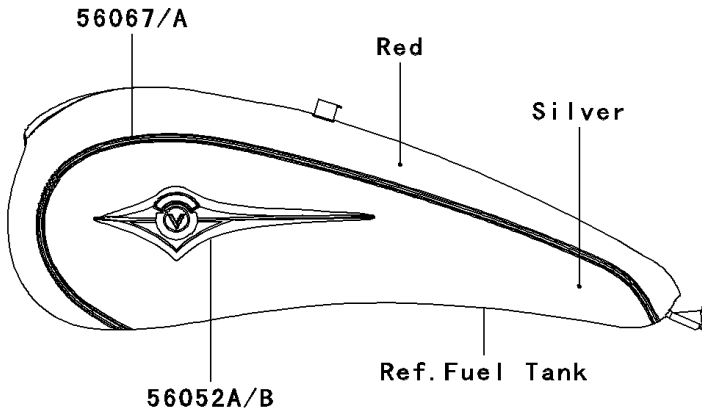

2007 Vulcan 1600 Classic PARTS DIAGRAM

Decals(Red/Silver)(A7F)(CN)

F2861B

2007 Vulcan 1600 Classic PARTS LIST

Decals(Red/Silver)(A7F)(CN)

| ITEM NAME | PART NUMBER | QUANTITY |
|-------------------------------------------|-------------|----------|
| MARK,SIDE COVER,RH,KAWASAKI (Ref # 56052) | 56052-0812 | 1 |
| MARK,FUEL TANK,LH (Ref # 56052A) | 56052-1883 | 1 |
| MARK,FUEL TANK,RH (Ref # 56052B) | 56052-1884 | 1 |
| PATTERN,FUEL TANK,LH (Ref # 56067) | 56067-1467 | 1 |
| PATTERN,FUEL TANK,RH (Ref # 56067A) | 56067-1468 | 1 |
| PATTERN,FR FENDER,LH (Ref # 56067B) | 56067-1469 | 1 |
| PATTERN,FR FENDER,RH (Ref # 56067C) | 56067-1470 | 1 |
| PATTERN,RR FENDER,LH (Ref # 56067D) | 56067-1471 | 1 |
| PATTERN,RR FENDER,RH (Ref # 56067E) | 56067-1472 | 1 |