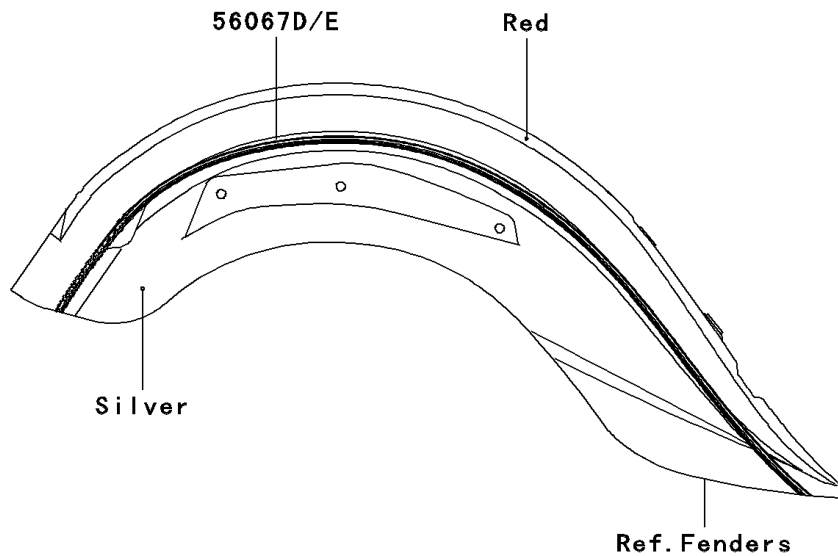

2007 Vulcan 1600 Classic PARTS DIAGRAM

Decals(Red/Silver)(A7F)(CN)

F2861B

2007 Vulcan 1600 Classic PARTS LIST

Decals(Red/Silver)(A7F)(CN)

ITEM NAME	PART NUMBER	QUANTITY
MARK,SIDE COVER,RH,KAWASAKI (Ref # 56052)	56052-0812	1
MARK,FUEL TANK,LH (Ref # 56052A)	56052-1883	1
MARK,FUEL TANK,RH (Ref # 56052B)	56052-1884	1
PATTERN,FUEL TANK,LH (Ref # 56067)	56067-1467	1
PATTERN,FUEL TANK,RH (Ref # 56067A)	56067-1468	1
PATTERN,FR FENDER,LH (Ref # 56067B)	56067-1469	1
PATTERN,FR FENDER,RH (Ref # 56067C)	56067-1470	1
PATTERN,RR FENDER,LH (Ref # 56067D)	56067-1471	1
PATTERN,RR FENDER,RH (Ref # 56067E)	56067-1472	1