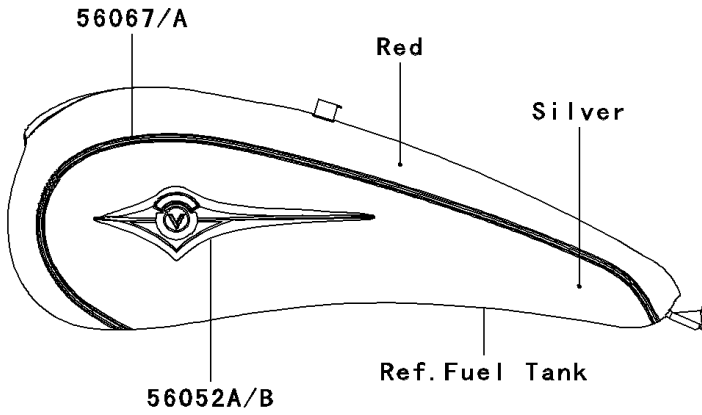

2007 Vulcan 1600 Classic PARTS DIAGRAM

Decals(Red/Silver)(A7F)(CN)

F2861B

2007 Vulcan 1600 Classic PARTS LIST

Decals(Red/Silver)(A7F)(CN)

ITEM NAME	PART NUMBER	QUANTITY
MARK,SIDE COVER,RH,KAWASAKI (Ref # 56052)	56052-0812	1
MARK,FUEL TANK,LH (Ref # 56052A)	56052-1883	1
MARK,FUEL TANK,RH (Ref # 56052B)	56052-1884	1
PATTERN,FUEL TANK,LH (Ref # 56067)	56067-1467	1
PATTERN,FUEL TANK,RH (Ref # 56067A)	56067-1468	1
PATTERN,FR FENDER,LH (Ref # 56067B)	56067-1469	1
PATTERN,FR FENDER,RH (Ref # 56067C)	56067-1470	1
PATTERN,RR FENDER,LH (Ref # 56067D)	56067-1471	1
PATTERN,RR FENDER,RH (Ref # 56067E)	56067-1472	1