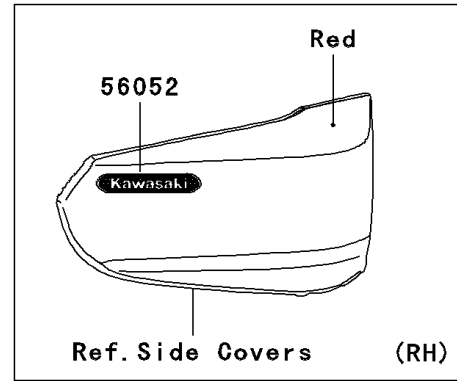

2007 Vulcan 1600 Classic PARTS DIAGRAM

Decals(Red/Silver)(A7F)(CN)

F2861B

2007 Vulcan 1600 Classic PARTS LIST

Decals(Red/Silver)(A7F)(CN)

| ITEM NAME | PART NUMBER | QUANTITY |
|-------------------------------------------|-------------|----------|
| MARK,SIDE COVER,RH,KAWASAKI (Ref # 56052) | 56052-0812 | 1 |
| MARK,FUEL TANK,LH (Ref # 56052A) | 56052-1883 | 1 |
| MARK,FUEL TANK,RH (Ref # 56052B) | 56052-1884 | 1 |
| PATTERN,FUEL TANK,LH (Ref # 56067) | 56067-1467 | 1 |
| PATTERN,FUEL TANK,RH (Ref # 56067A) | 56067-1468 | 1 |
| PATTERN,FR FENDER,LH (Ref # 56067B) | 56067-1469 | 1 |
| PATTERN,FR FENDER,RH (Ref # 56067C) | 56067-1470 | 1 |
| PATTERN,RR FENDER,LH (Ref # 56067D) | 56067-1471 | 1 |
| PATTERN,RR FENDER,RH (Ref # 56067E) | 56067-1472 | 1 |