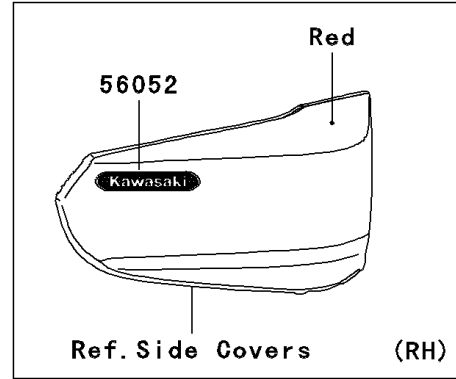

2007 Vulcan 1600 Classic PARTS DIAGRAM

Decals(Red/Silver)(A7F)(CN)

F2861B

2007 Vulcan 1600 Classic PARTS LIST

Decals(Red/Silver)(A7F)(CN)

ITEM NAME	PART NUMBER	QUANTITY
MARK,SIDE COVER,RH,KAWASAKI (Ref # 56052)	56052-0812	1
MARK,FUEL TANK,LH (Ref # 56052A)	56052-1883	1
MARK,FUEL TANK,RH (Ref # 56052B)	56052-1884	1
PATTERN,FUEL TANK,LH (Ref # 56067)	56067-1467	1
PATTERN,FUEL TANK,RH (Ref # 56067A)	56067-1468	1
PATTERN,FR FENDER,LH (Ref # 56067B)	56067-1469	1
PATTERN,FR FENDER,RH (Ref # 56067C)	56067-1470	1
PATTERN,RR FENDER,LH (Ref # 56067D)	56067-1471	1
PATTERN,RR FENDER,RH (Ref # 56067E)	56067-1472	1