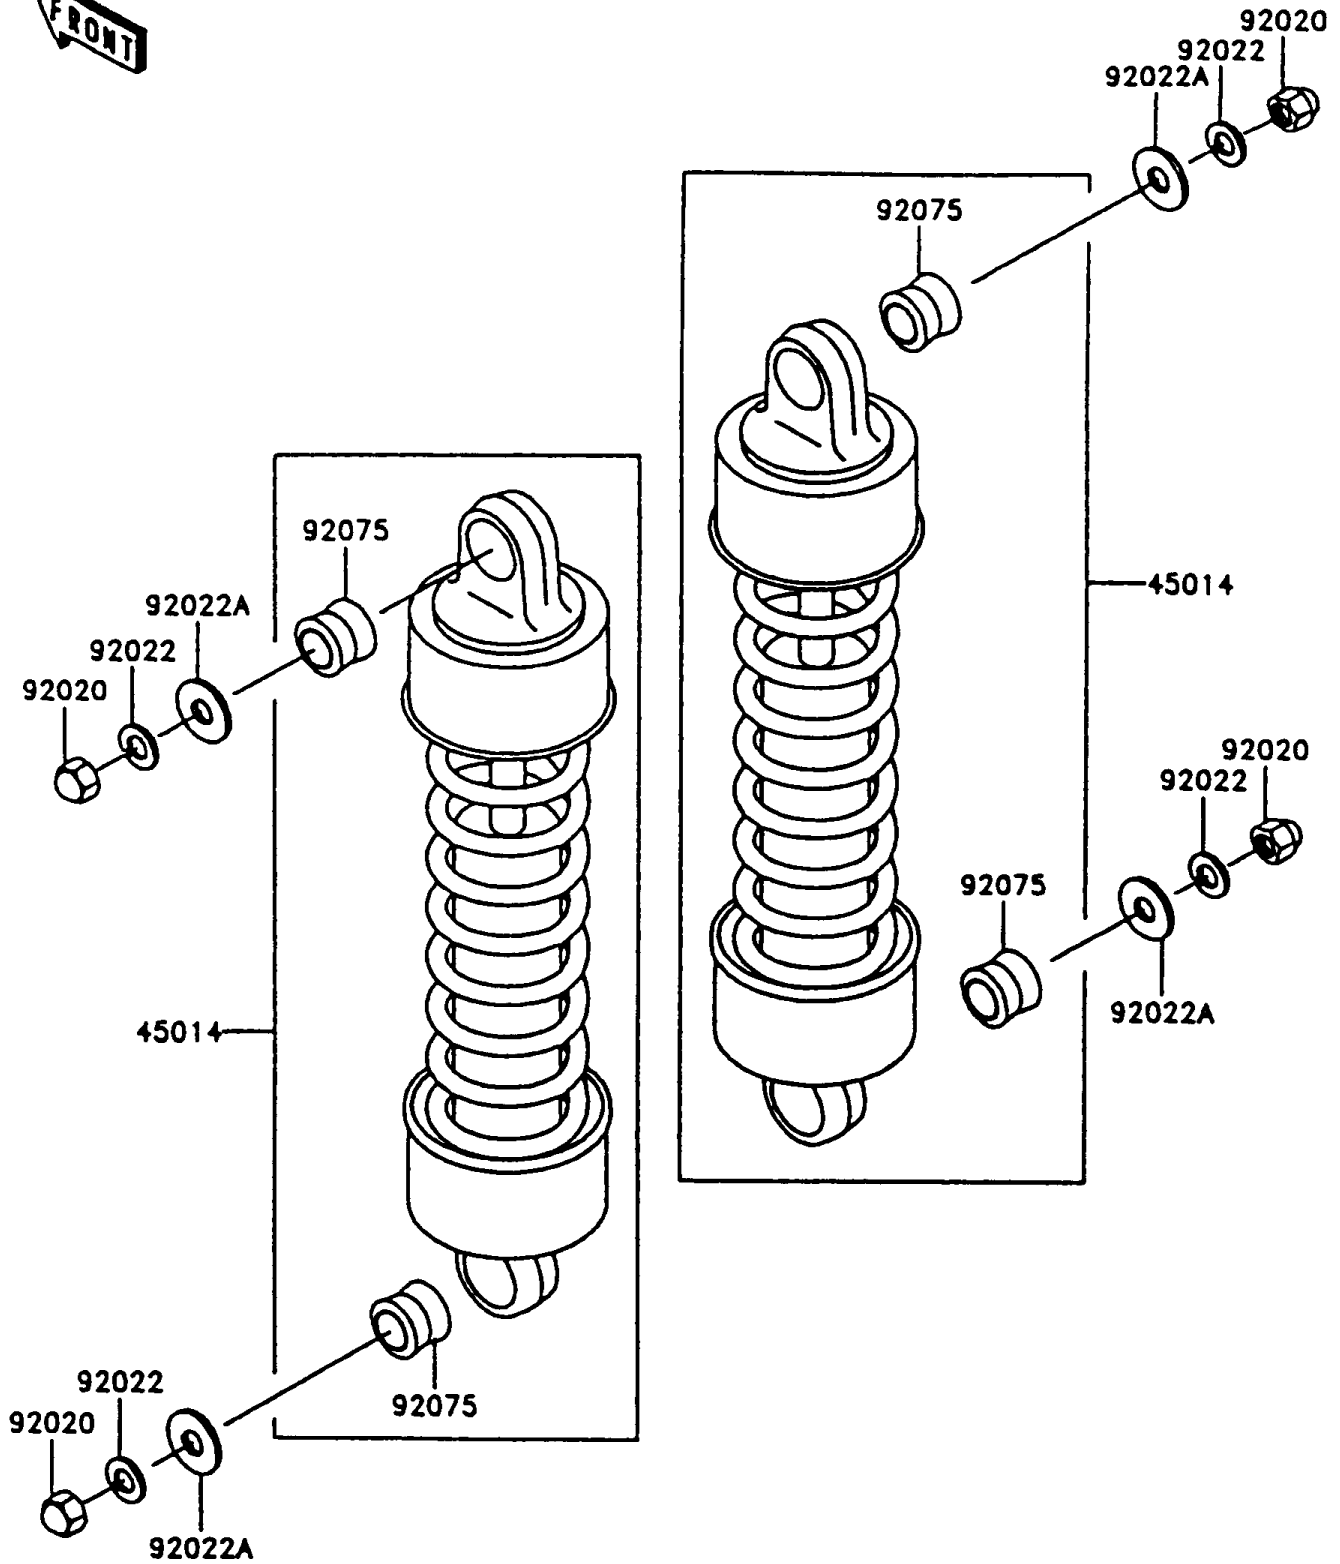

1996 Vulcan 1500 L PARTS DIAGRAM

Suspension/Shock Absorber

F2151

1996 Vulcan 1500 L PARTS LIST

Suspension/Shock Absorber

ITEM NAME	PART NUMBER	QUANTITY
SHOCKABSORBER (Ref # 45014)	45014-1371	2
NUT,CAP,10MM (Ref # 92020)	92020-003	4
WASHER,SPRING,10MM (Ref # 92022)	92022-1540	4
WASHER,10.5X26X2.3 (Ref # 92022A)	92022-246	4
DAMPER,SHOCKABSORBER (Ref # 92075)	92075-1387	4