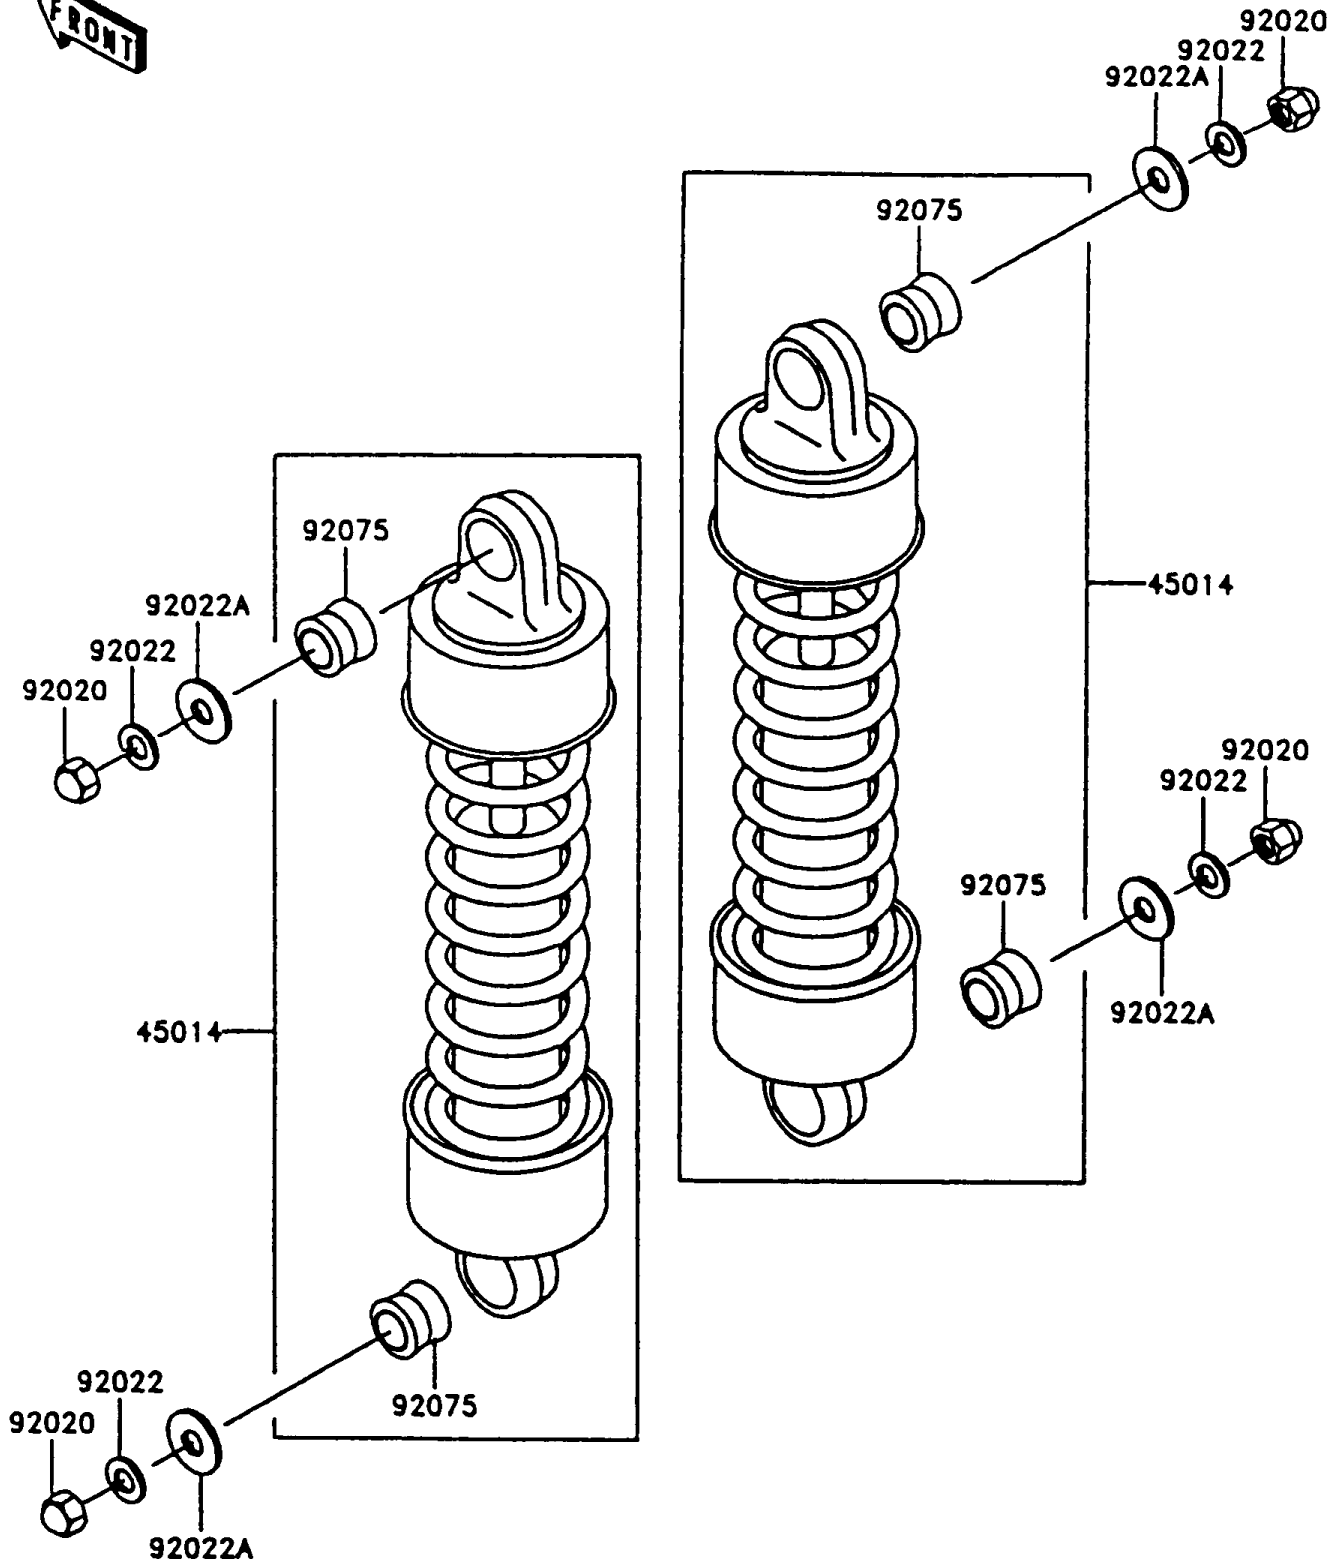

1997 Vulcan 1500 L PARTS DIAGRAM

Suspension/Shock Absorber

F2151

1997 Vulcan 1500 L PARTS LIST

Suspension/Shock Absorber

ITEM NAME	PART NUMBER	QUANTITY
SHOCKABSORBER (Ref # 45014)	45014-1371	2
NUT,CAP,10MM (Ref # 92020)	92020-003	4
WASHER,SPRING,10MM (Ref # 92022)	92022-1540	4
WASHER,10.5X26X2.3 (Ref # 92022A)	92022-246	4
DAMPER,SHOCKABSORBER (Ref # 92075)	92075-1387	4