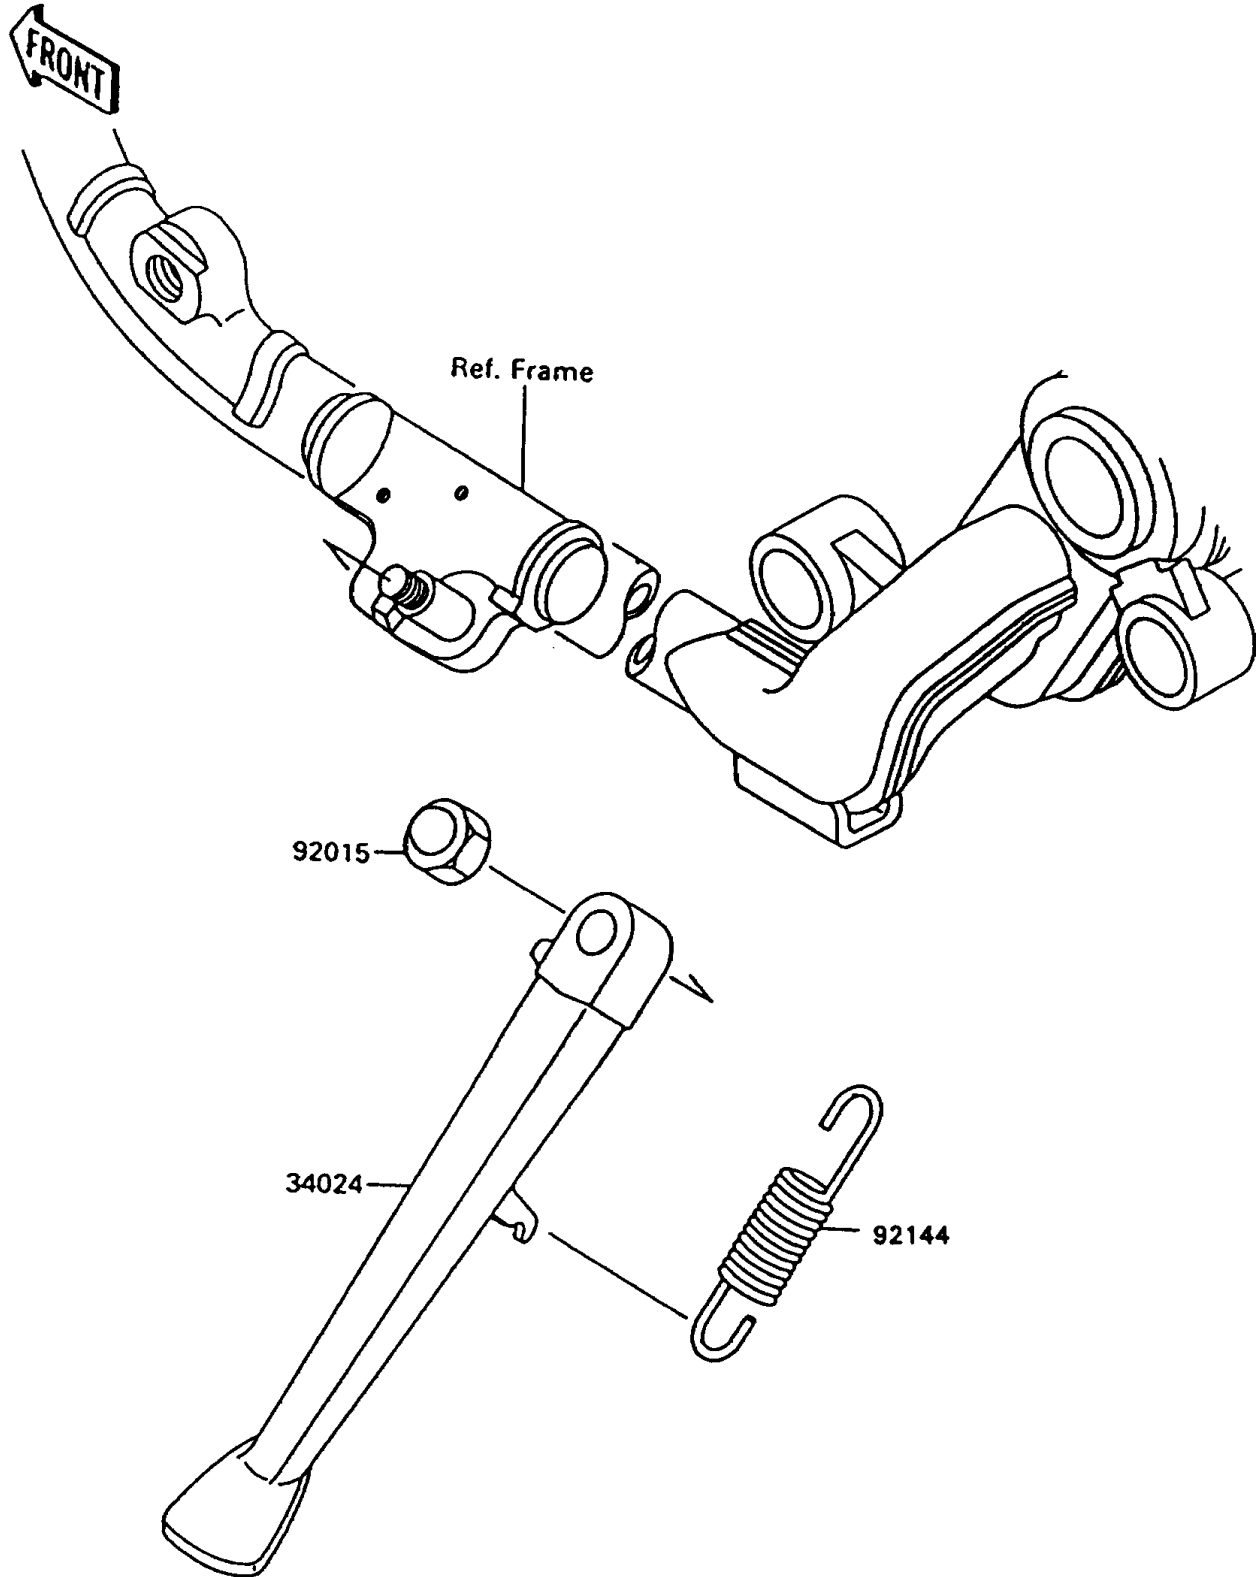

1996 Vulcan 1500 L PARTS DIAGRAM

Stand(s)

F2190

1996 Vulcan 1500 L PARTS LIST

Stand(s)

ITEM NAME	PART NUMBER	QUANTITY
STAND-SIDE (Ref # 34024)	34024-1250	1
NUT,CAP,10MM (Ref # 92015)	92015-1685	1
SPRING,SIDE STAND (Ref # 92144)	92144-1293	1