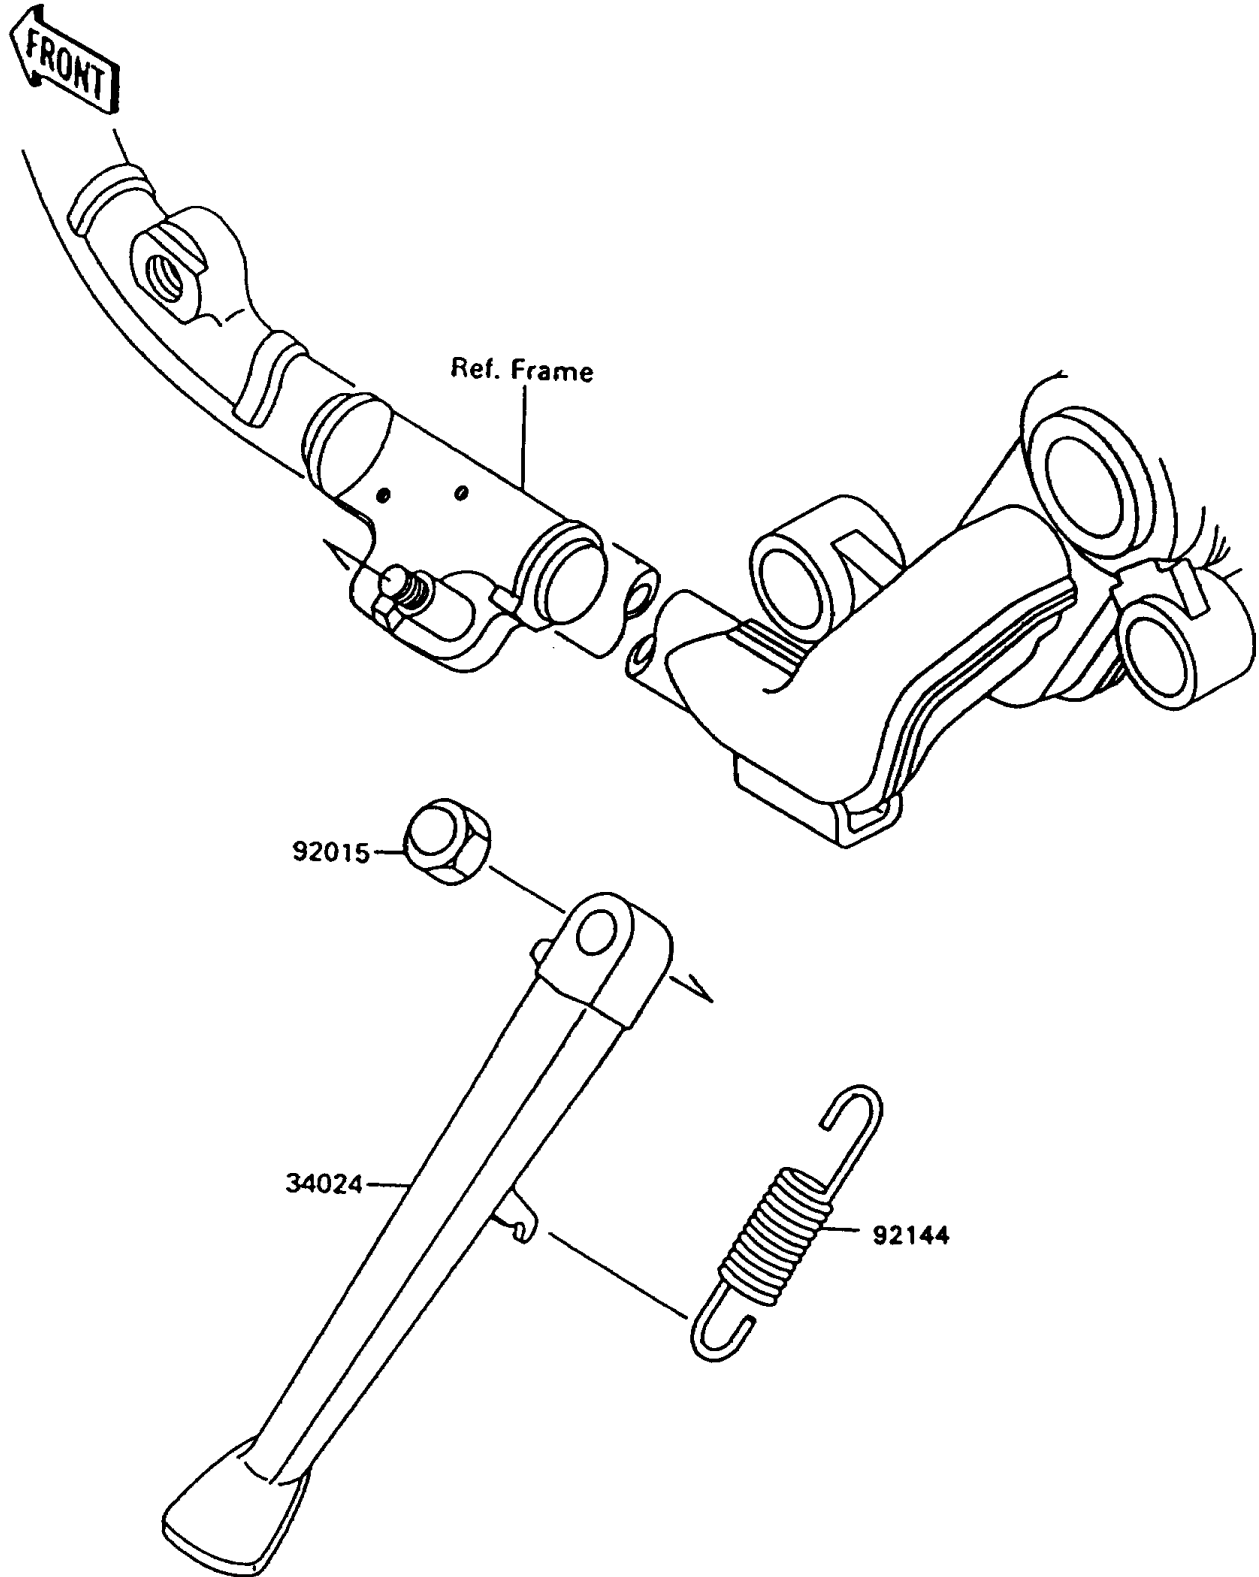

1997 Vulcan 1500 L PARTS DIAGRAM

Stand(s)

f2190

1997 Vulcan 1500 L PARTS LIST

Stand(s)

ITEM NAME	PART NUMBER	QUANTITY
STAND-SIDE (Ref # 34024)	34024-1250	1
NUT,CAP,10MM (Ref # 92015)	92015-1685	1
SPRING,SIDE STAND (Ref # 92144)	92144-1293	1