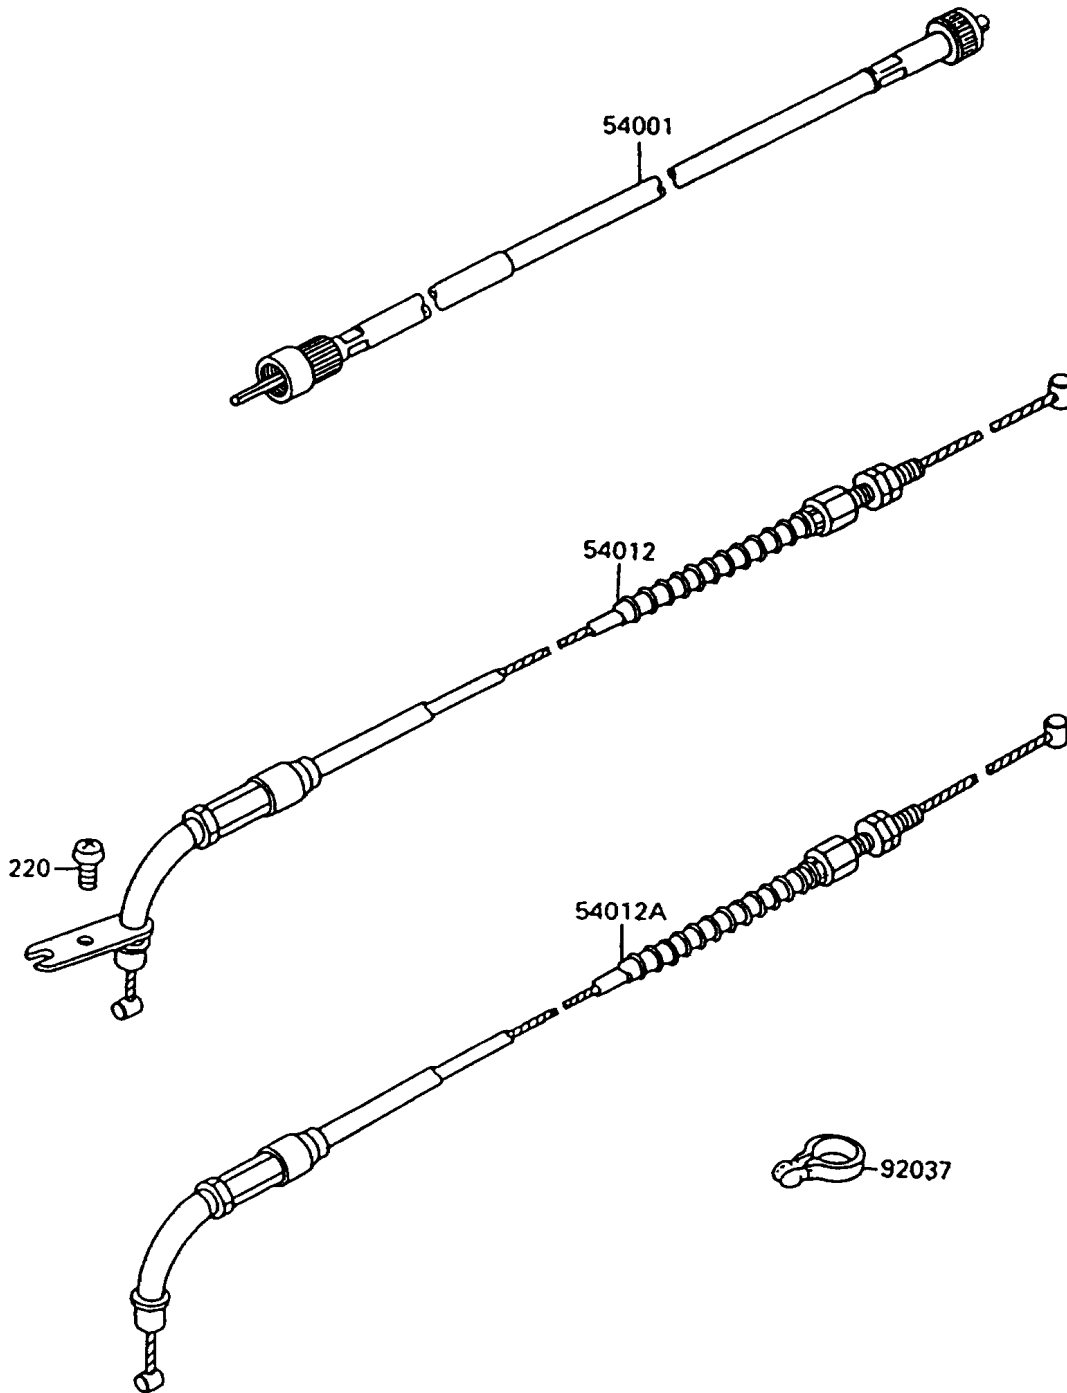

1996 Vulcan 1500 L PARTS DIAGRAM

Cables

F2540

1996 Vulcan 1500 L PARTS LIST

Cables

ITEM NAME	PART NUMBER	QUANTITY
SCREW-PAN-CROS (Ref # 220)	220C0514	1
CABLE-SPEEDOMETER (Ref # 54001)	54001-1143	1
CABLE-THROTTLE,OPENING (Ref # 54012)	54012-1527	1
CABLE-THROTTLE,CLOSING (Ref # 54012A)	54012-1528	1
CLAMP,HOSE (Ref # 92037)	92037-1827	1