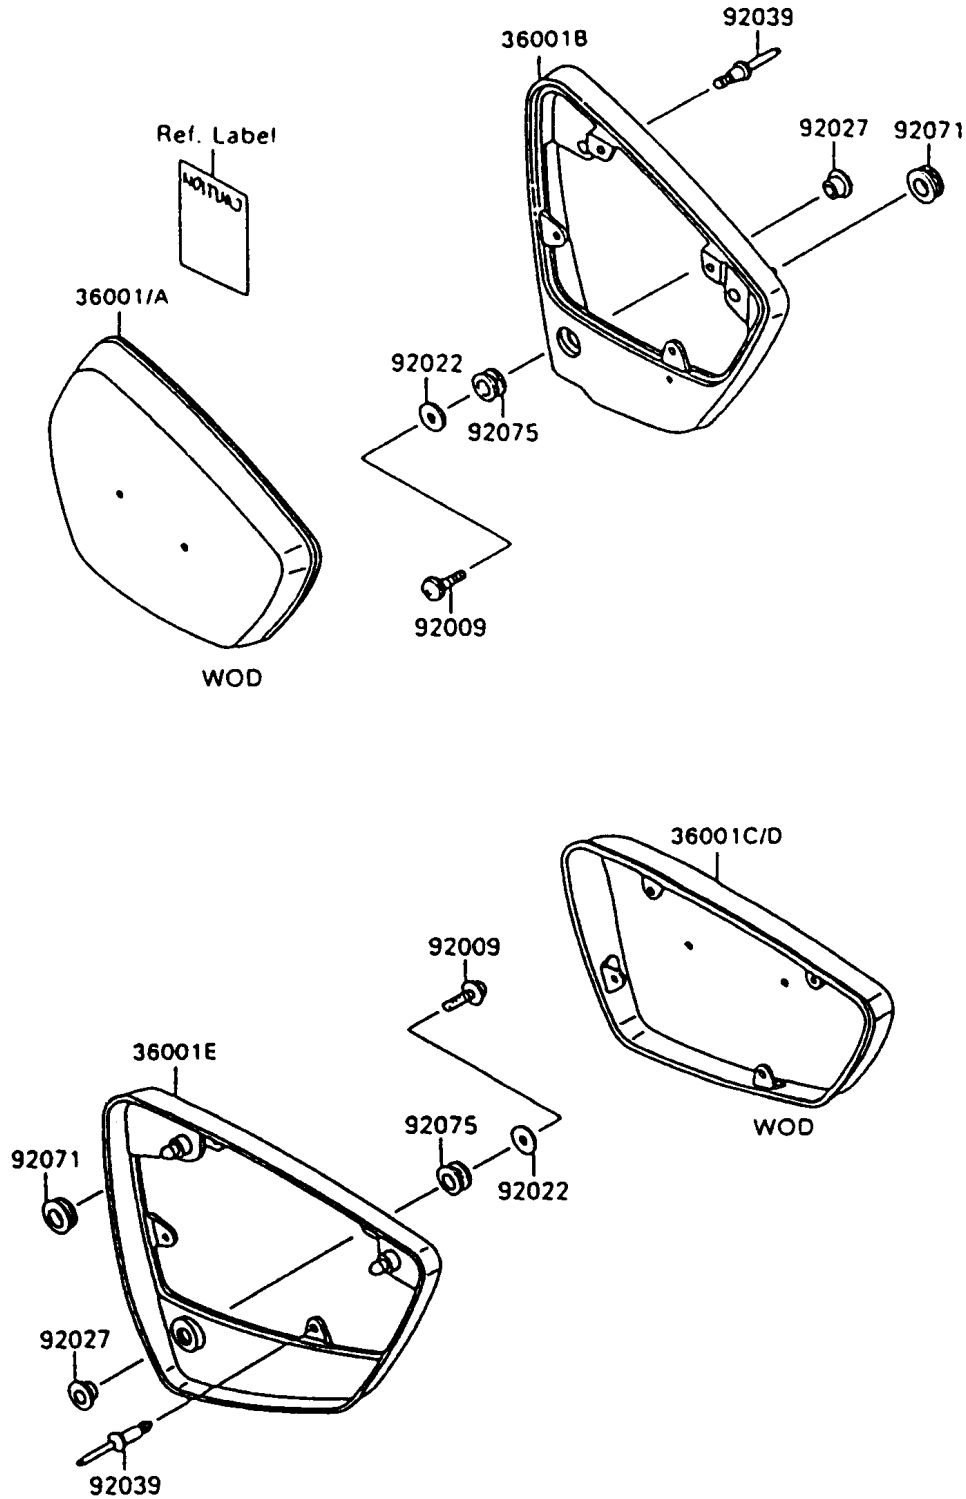

1996 Vulcan 1500 L PARTS DIAGRAM

Side Covers

F2611

1996 Vulcan 1500 L PARTS LIST

Side Covers

ITEM NAME	PART NUMBER	QUANTITY
COVER-SIDE,LH,P.C.YELLOW (Ref # 36001)	36001-1355-1G	1
COVER-SIDE,LH,BLACK MICA (Ref # 36001A)	36001-1355-20	1
COVER-SIDE,BASE,LH,F.BLACK (Ref # 36001B)	36001-1356-21	1
COVER-SIDE,RH,P.C.YELLOW (Ref # 36001C)	36001-1357-1G	1
COVER-SIDE,RH,BLACK MICA (Ref # 36001D)	36001-1357-20	1
COVER-SIDE,BASE,RH,F.BLACK (Ref # 36001E)	36001-1358-21	1
SCREW,6X18 (Ref # 92009)	92009-1663	2
WASHER,6.5X20X1.6,BLACK (Ref # 92022)	92022-1619	2
COLLAR,L=9.1,WHITE (Ref # 92027)	92027-1795	2
RIVET (Ref # 92039)	92039-1232	8
GROMMET (Ref # 92071)	92071-1164	4
DAMPER (Ref # 92075)	92075-1634	2