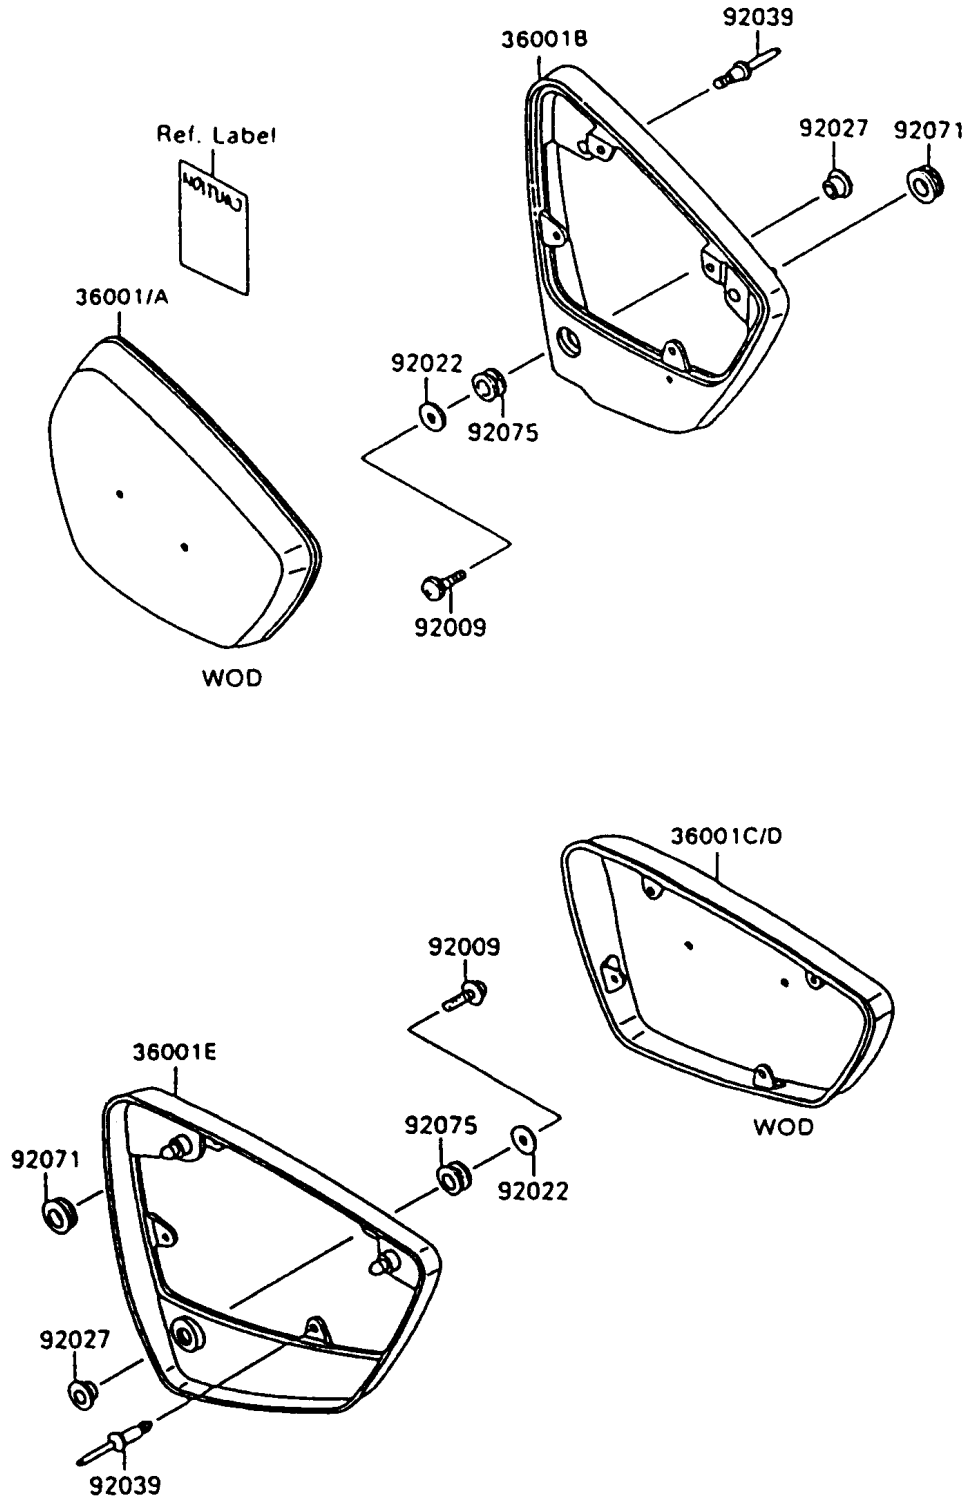

1997 Vulcan 1500 L PARTS DIAGRAM

Side Covers

F2611

1997 Vulcan 1500 L PARTS LIST

Side Covers

ITEM NAME	PART NUMBER	QUANTITY
COVER-SIDE,LH,BLACK MICA (Ref # 36001A)	36001-1355-20	1
COVER-SIDE,BASE,LH,F.BLACK (Ref # 36001B)	36001-1356-21	1
COVER-SIDE,RH,BLACK MICA (Ref # 36001D)	36001-1357-20	1
COVER-SIDE,BASE,RH,F.BLACK (Ref # 36001E)	36001-1358-21	1
SCREW,6X18 (Ref # 92009)	92009-1663	2
WASHER,6.5X20X1.6,BLACK (Ref # 92022)	92022-1619	2
COLLAR,L=9.1,WHITE (Ref # 92027)	92027-1795	2
RIVET (Ref # 92039)	92039-1232	8
GROMMET (Ref # 92071)	92071-1164	4
DAMPER (Ref # 92075)	92075-1634	2