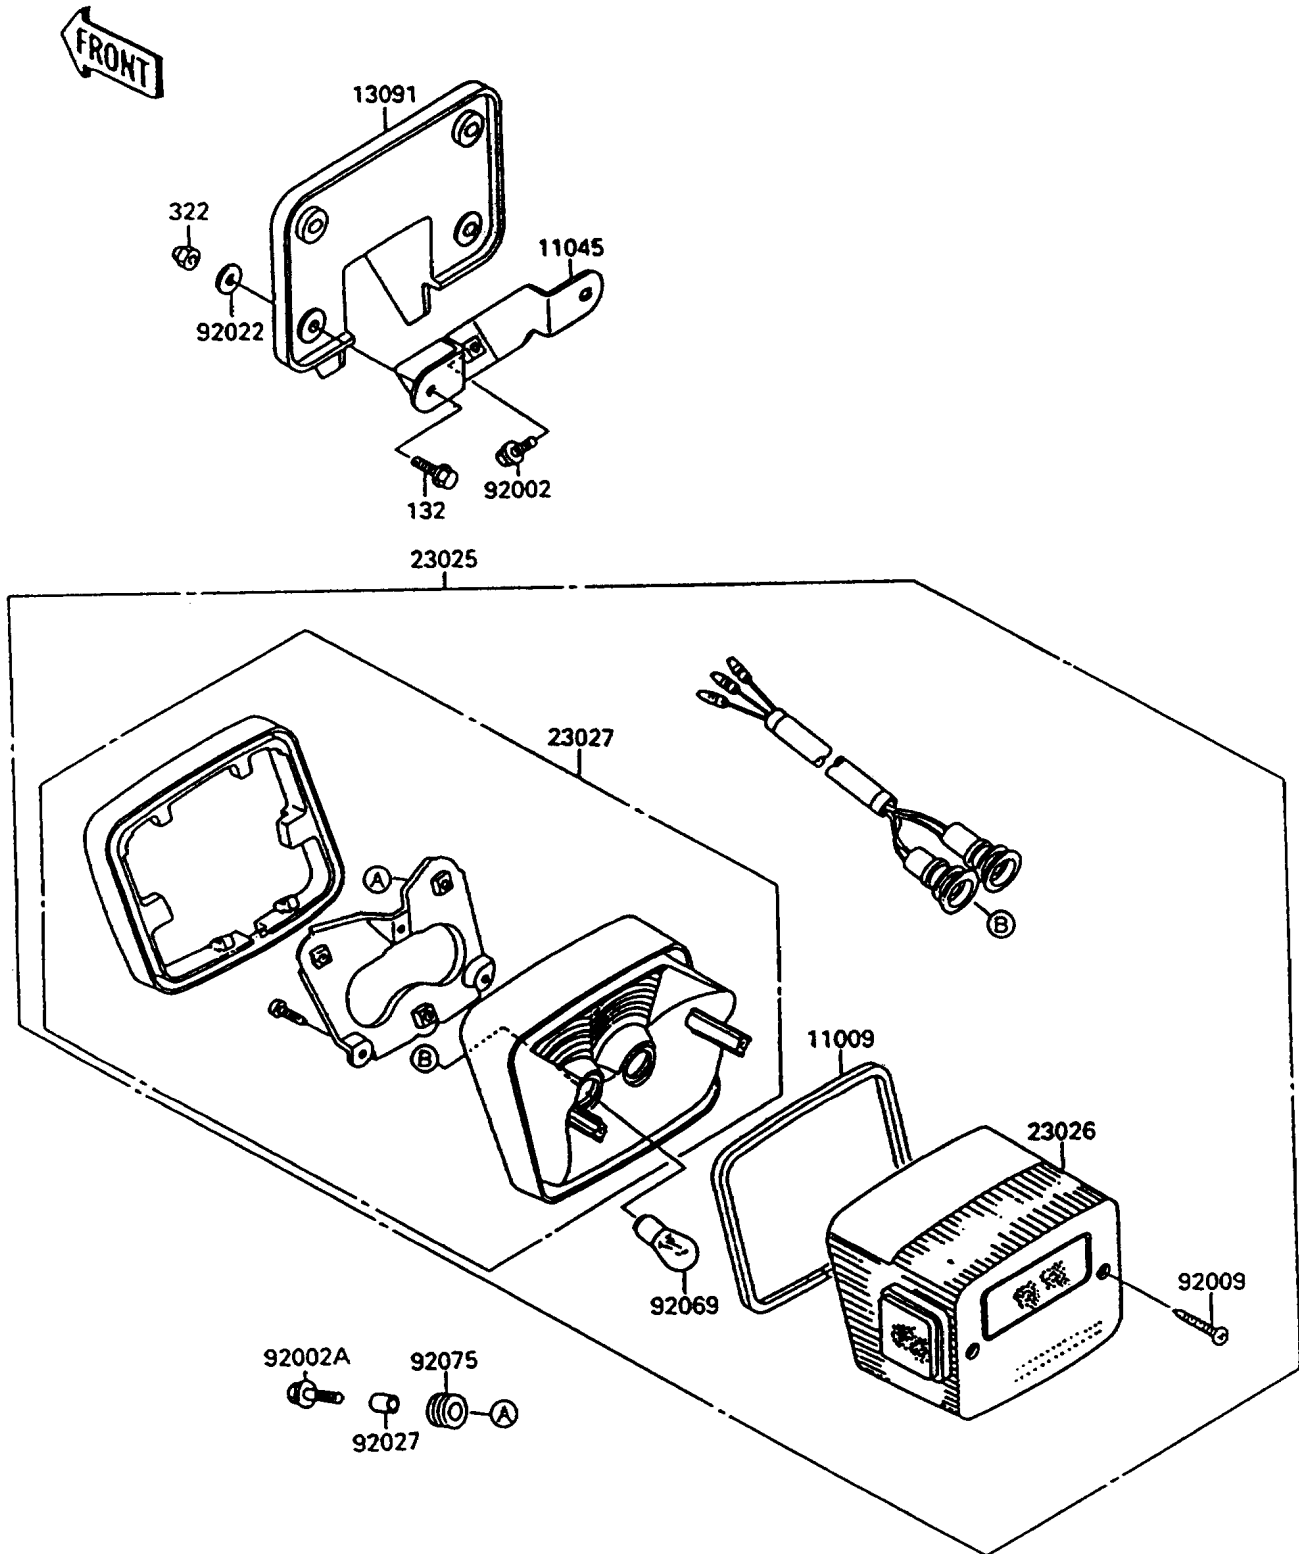

1996 Vulcan 1500 L PARTS DIAGRAM

Taillight(s)

F2720

1996 Vulcan 1500 L PARTS LIST

Taillight(s)

ITEM NAME	PART NUMBER	QUANTITY
BOLT-FLANGED-SMALL (Ref # 132)	132J0614	2
NUT-CAP,6MM,BLACK (Ref # 322)	322C0600	2
GASKET,TAIL LAMP LENS (Ref # 11009)	11009-1660	1
BRACKET,LICENSE PLATE (Ref # 11045)	11045-1582	1
HOLDER,LICENSE PLATE (Ref # 13091)	13091-1480	1
LAMP-TAIL (Ref # 23025)	23025-1165	1
LENS,TAIL LAMP (Ref # 23026)	23026-1087	1
BODY-COMP-TAIL LAMP (Ref # 23027)	23027-1084	1
BOLT,6X14 (Ref # 92002)	92002-1218	2
BOLT,6X22 (Ref # 92002A)	92002-1262	3
SCREW,TAPPING,4X25 (Ref # 92009)	92009-1069	2
WASHER,6.5X20X1.6,BLACK (Ref # 92022)	92022-1346	4
COLLAR,6.8X10X12 (Ref # 92027)	92027-162	3
BULB,12V 27/8W (Ref # 92069)	92069-059	2
DAMPER (Ref # 92075)	92075-209	3