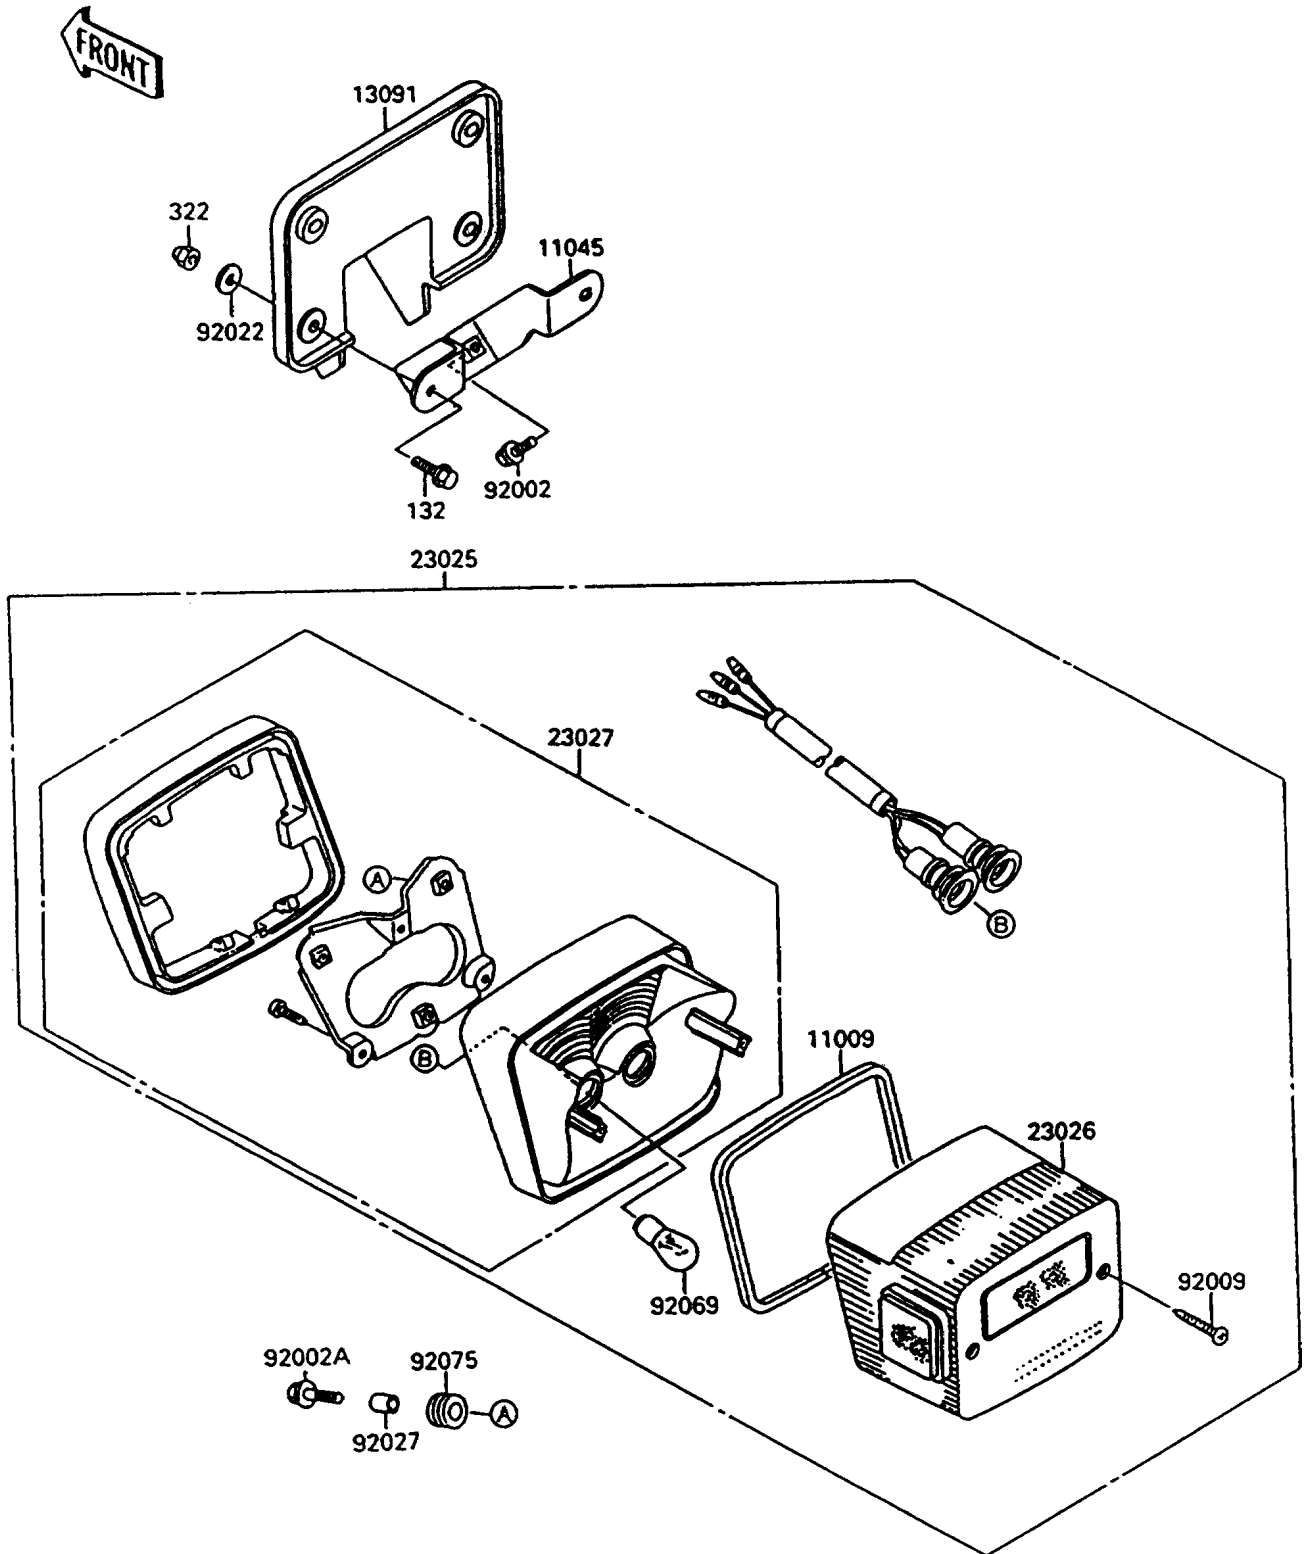

1997 Vulcan 1500 L PARTS DIAGRAM

Taillight(s)

F2720

1997 Vulcan 1500 L PARTS LIST

Taillight(s)

ITEM NAME	PART NUMBER	QUANTITY
BOLT-FLANGED-SMALL (Ref # 132)	132J0614	2
NUT-CAP,6MM,BLACK (Ref # 322)	322C0600	2
GASKET,TAIL LAMP LENS (Ref # 11009)	11009-1660	1
BRACKET,LICENSE PLATE (Ref # 11045)	11045-1582	1
HOLDER,LICENSE PLATE (Ref # 13091)	13091-1480	1
LAMP-TAIL (Ref # 23025)	23025-1165	1
LENS,TAIL LAMP (Ref # 23026)	23026-1087	1
BODY-COMP-TAIL LAMP (Ref # 23027)	23027-1084	1
BOLT,6X14 (Ref # 92002)	92002-1218	2
BOLT,6X22 (Ref # 92002A)	92002-1262	3
SCREW,TAPPING,4X25 (Ref # 92009)	92009-1069	2
WASHER,6.5X20X1.6,BLACK (Ref # 92022)	92022-1346	4
COLLAR,6.8X10X12 (Ref # 92027)	92027-162	3
BULB,12V 27/8W (Ref # 92069)	92069-059	2
DAMPER (Ref # 92075)	92075-209	3