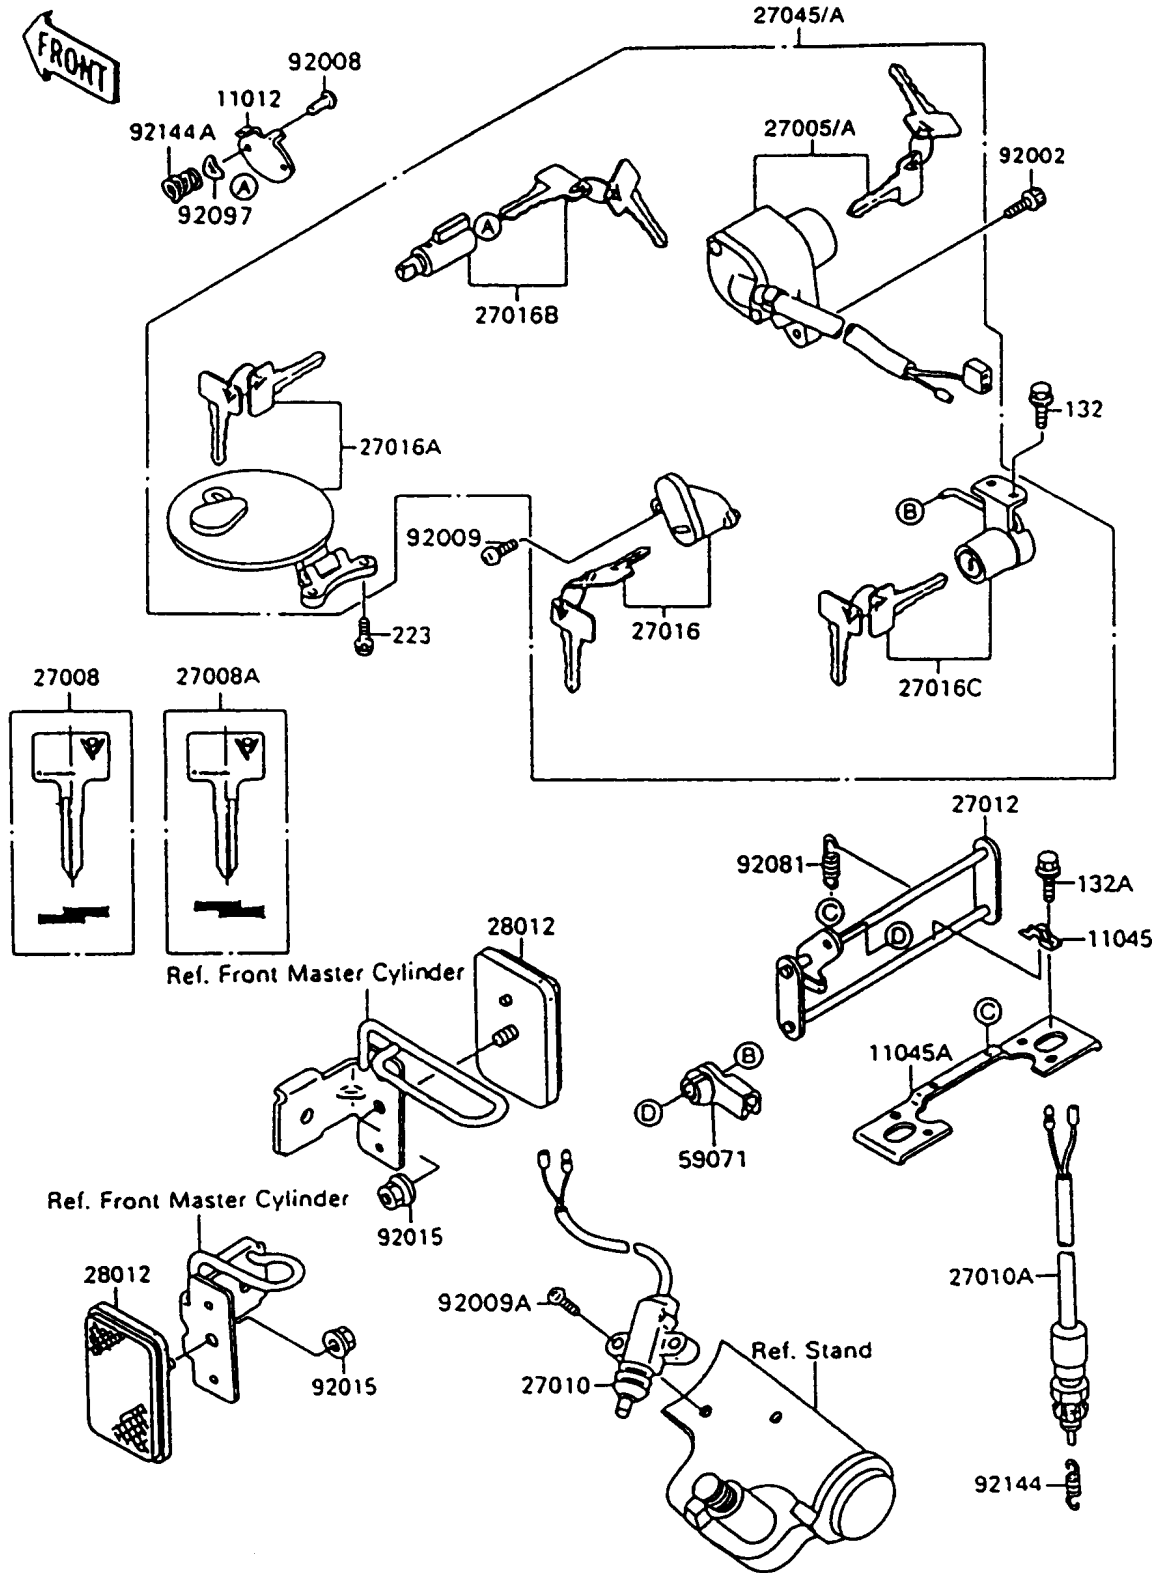

1996 Vulcan 1500 L PARTS DIAGRAM

Ignition Switch/Locks/Reflectors

f2270

1996 Vulcan 1500 L PARTS LIST

Ignition Switch/Locks/Reflectors

ITEM NAME	PART NUMBER	QUANTITY
BOLT-FLANGED-SMALL (Ref # 132)	132G0608	2
BOLT-FLANGED-SMALL (Ref # 132A)	132J0612	4
SCREW-PAN-WS-CROS (Ref # 223)	223B0410	2
CAP,STEERING LOCK (Ref # 11012)	11012-1586	1
BRACKET,SEAT HOOK (Ref # 11045)	11045-1700	2
BRACKET,SEAT HOOK (Ref # 11045A)	11045-1701	1
SWITCH-ASSY-IGNITION (Ref # 27005)	27005-1194	1
KEY-LOCK,BLANK,#A (Ref # 27008)	27008-1138	1
KEY-LOCK,BLANK,#B (Ref # 27008A)	27008-1139	1
SWITCH,SIDE STAND (Ref # 27010)	27010-1223	1
SWITCH,REAR BRAKE (Ref # 27010A)	27010-1238	1
HOOK,SEAT (Ref # 27012)	27012-1371	1
LOCK-ASSY,HELMET (Ref # 27016)	27016-5129	1
LOCK-ASSY,FUEL TANK COVER (Ref # 27016A)	27016-5130	1
LOCK-ASSY,STEERING (Ref # 27016B)	27016-5131	1
LOCK-ASSY,SEAT (Ref # 27016C)	27016-5132	1
SWITCH-ASSY (Ref # 27045)	27045-5001	1
REFLECTOR-REFLEX,FR (Ref # 28012)	28012-1009	2
JOINT (Ref # 59071)	59071-1103	1
BOLT,SOCKET,5X12 (Ref # 92002)	92002-1173	1
SCREW,3.51MM (Ref # 92008)	92008-007	1
SCREW,5X12 (Ref # 92009)	92009-1296	1
SCREW,5X20 (Ref # 92009A)	92009-1459	2
NUT,FLANGED,5MM (Ref # 92015)	92015-1656	2
SPRING,HOOK RETURN (Ref # 92081)	92081-1466	2
WASHER,WAVE (Ref # 92097)	92097-003	1
SPRING,REAR BRAKE SWITCH (Ref # 92144)	92144-1141	1
SPRING,STEERING LOCK (Ref # 92144A)	92144-1222	1